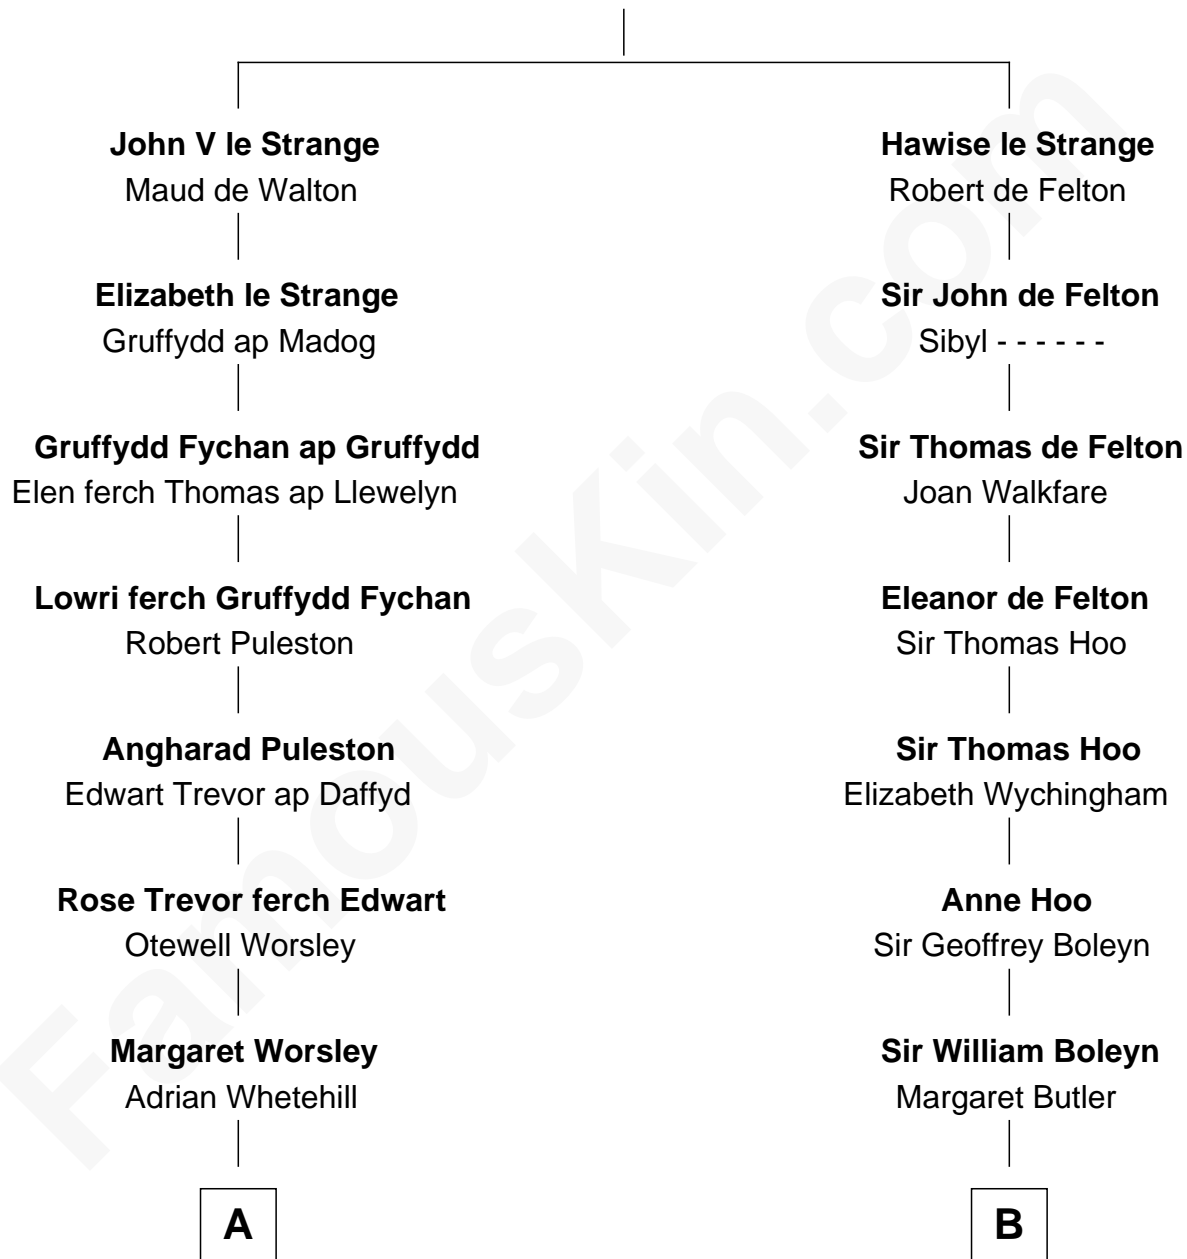

FamousKin.com Relationship Chart of

Robert Frost

Poet and Playwright

18th cousin 1 time removed of

Charles Darwin

Theory of Evolution

John IV le Strange

Joan de Somery

FamousKin.com