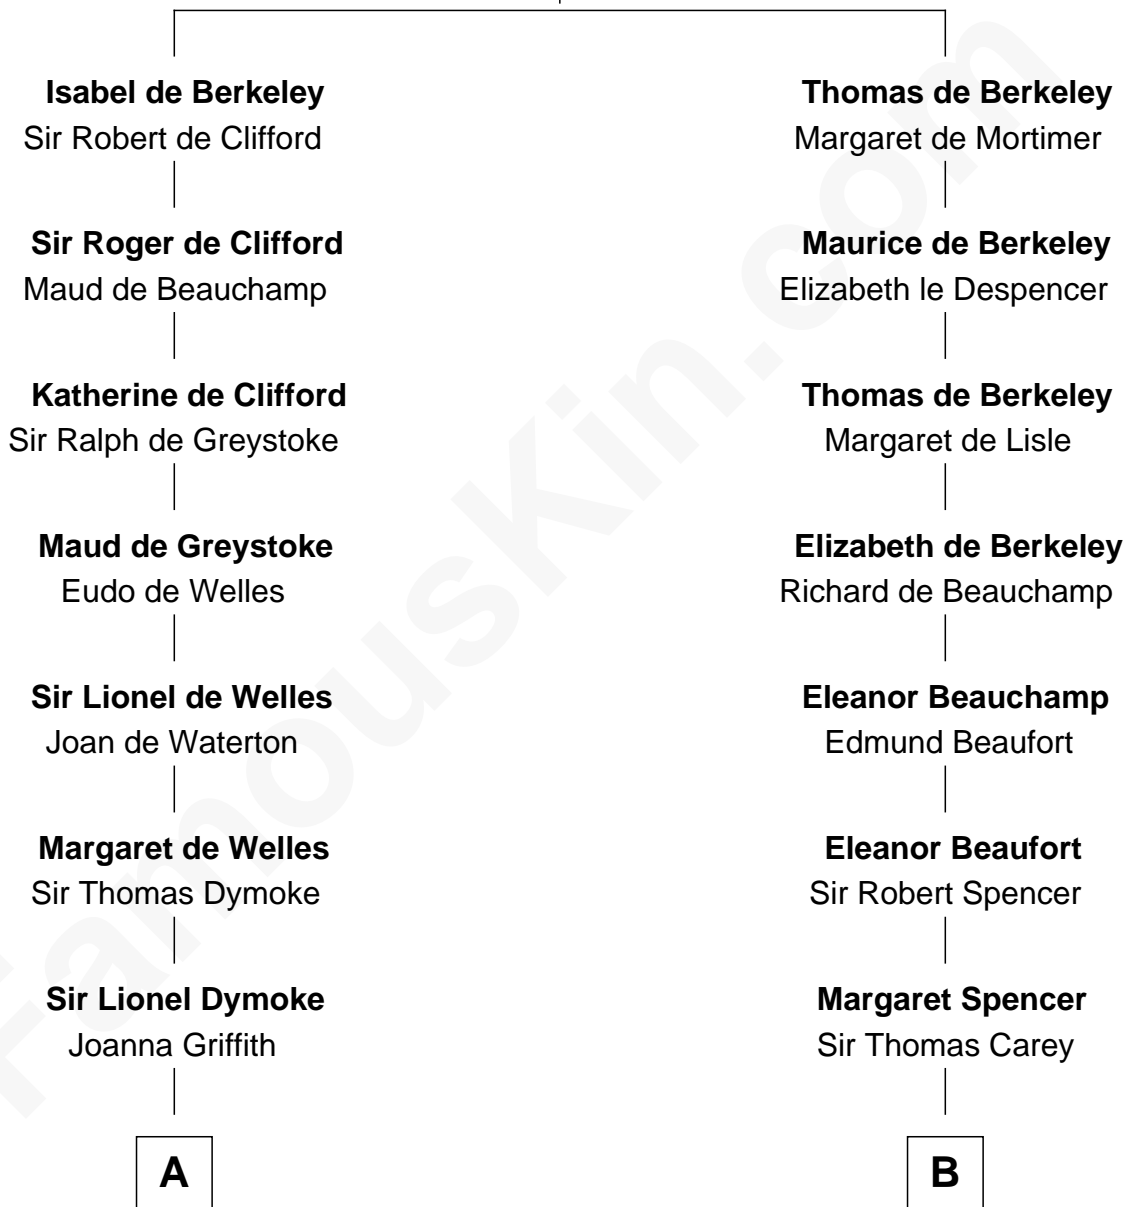

# FamousKin.com Relationship Chart of

**Robert Frost**

*Poet and Playwright*

17th cousin 2 times removed of

**Charles Darwin**

*Theory of Evolution*

**Sir Maurice de Berkeley**

Eve la Zouche

**C**

William Prescott Frost

Judith Colcord

William Prescott Frost

Isabella Moodie

**Robert Frost**

*Poet and Playwright*

FamousKin.com