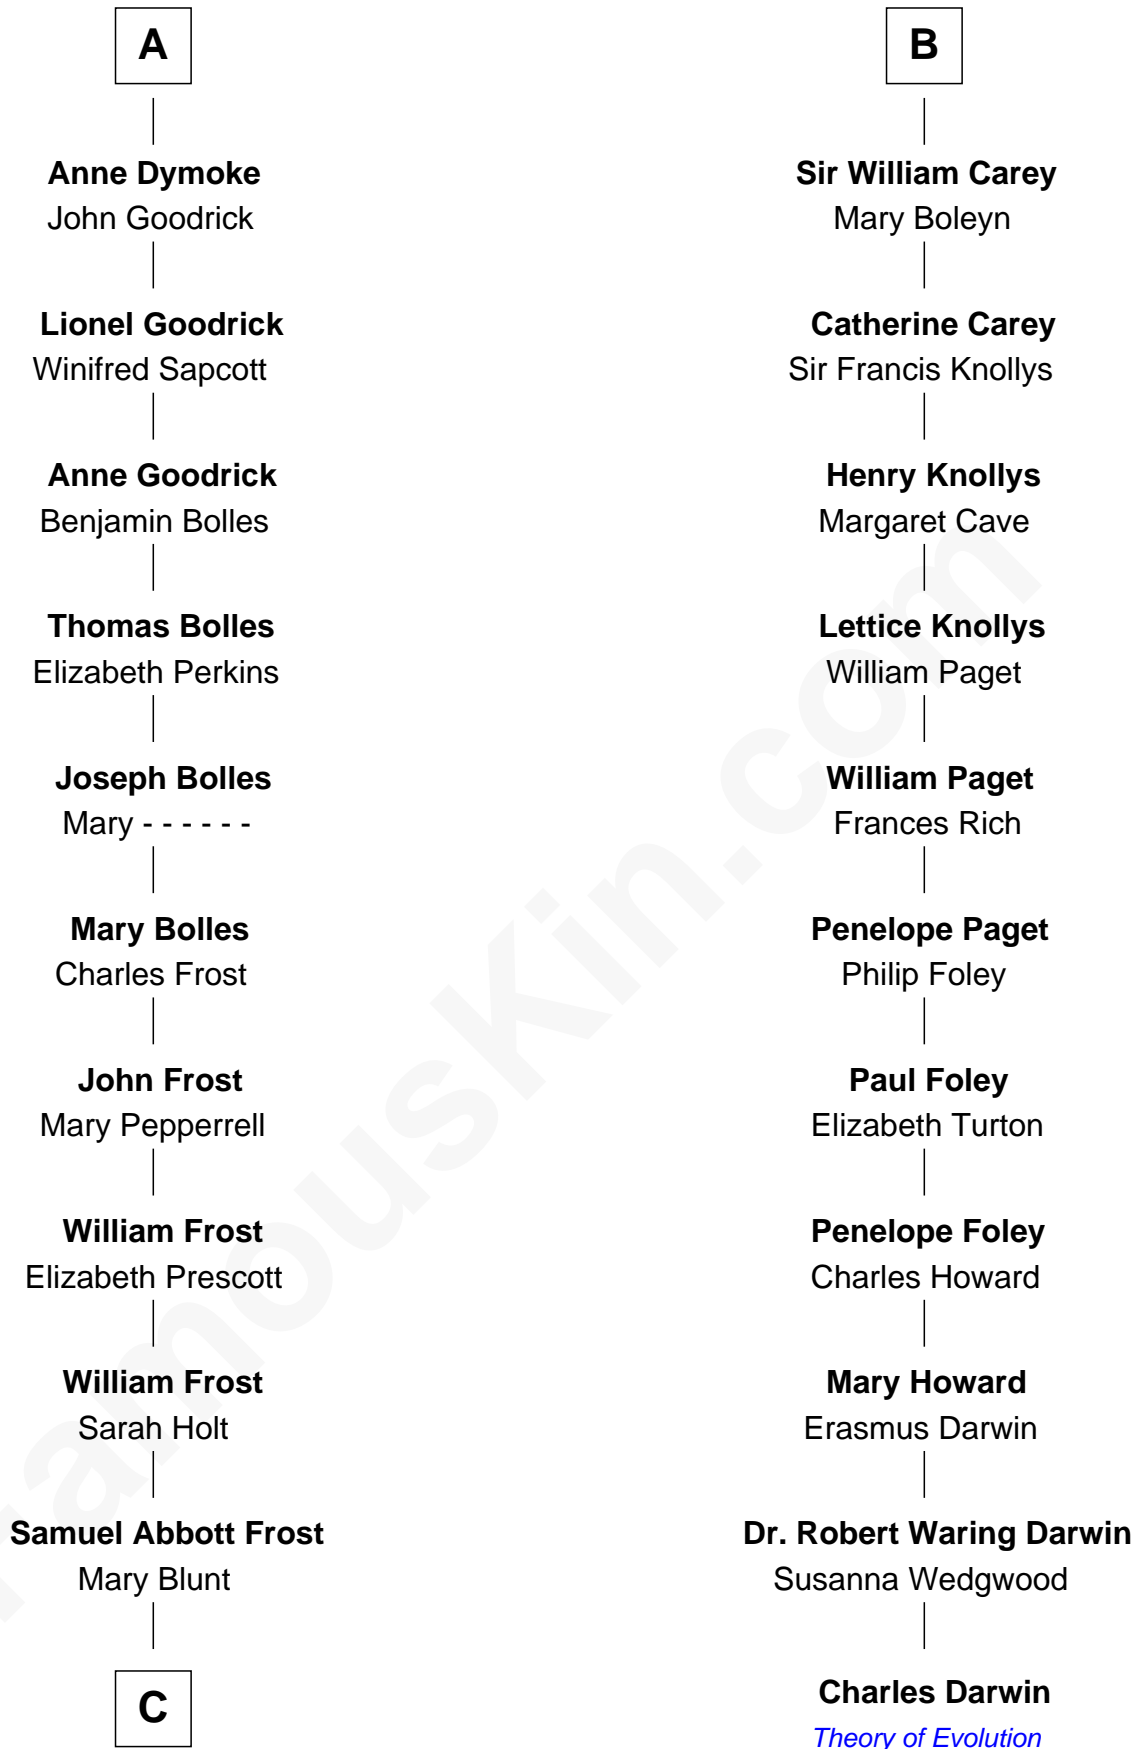

# FamousKin.com Relationship Chart of

**Robert Frost**

*Poet and Playwright*

17th cousin 2 times removed of

**Charles Darwin**

*Theory of Evolution*

**Sir Maurice de Berkeley**

Eve la Zouche

**C**

William Prescott Frost

Judith Colcord

William Prescott Frost

Isabella Moodie

**Robert Frost**

*Poet and Playwright*

FamousKin.com