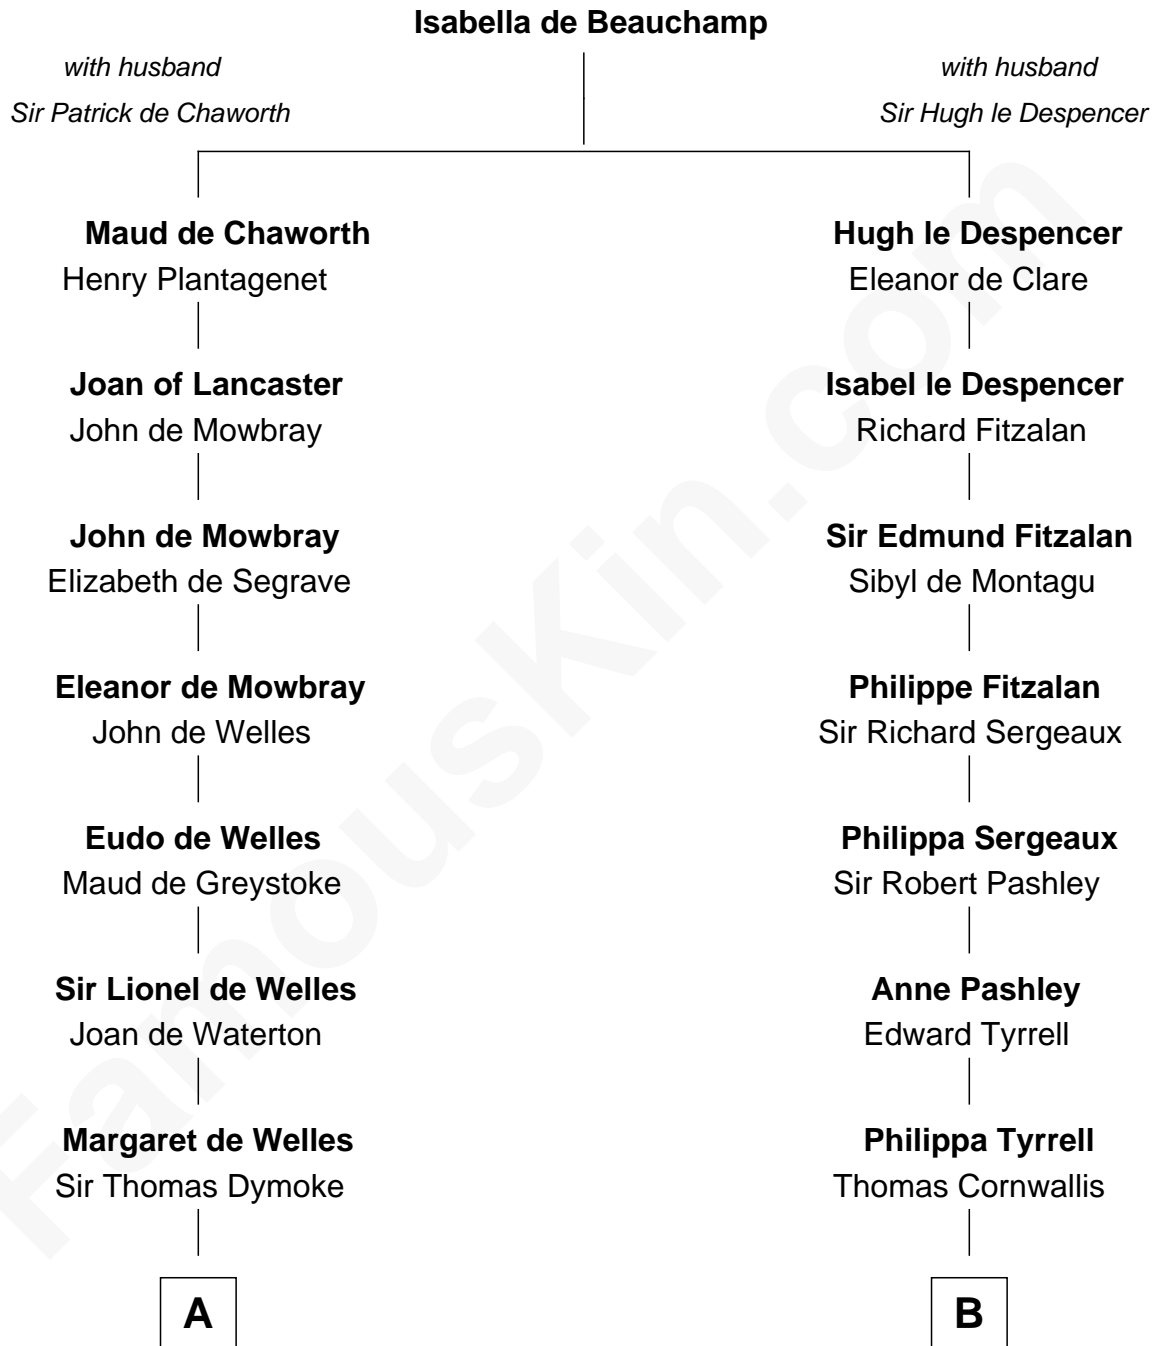

FamousKin.com Relationship Chart of

Robert Frost

Poet and Playwright

19th cousin 1 time removed of

General James Longstreet

Confederate Army - U.S. Civil War

C

Samuel Abbott Frost