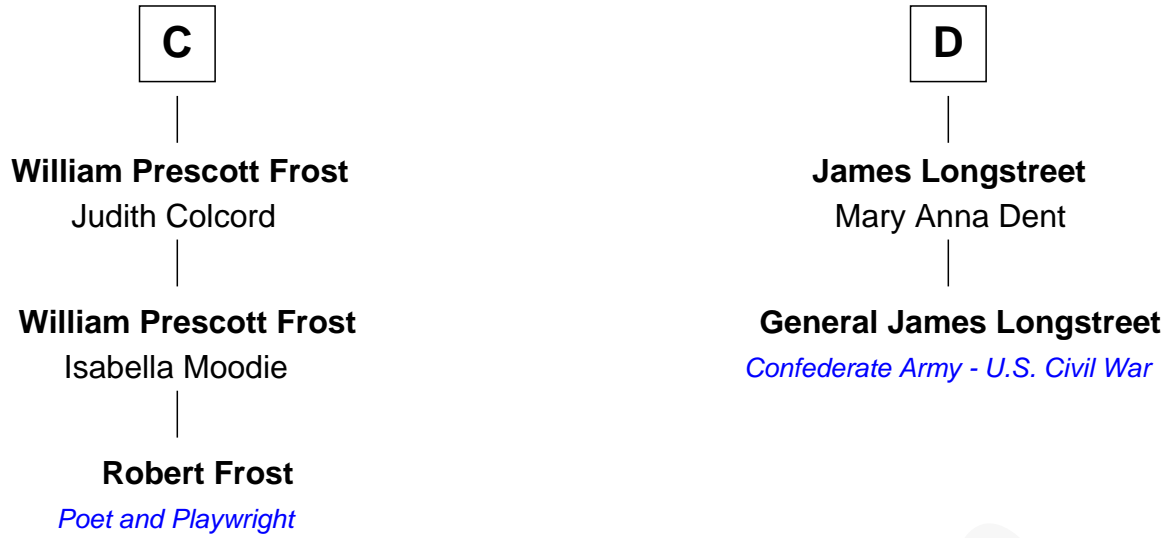

# FamousKin.com Relationship Chart of

**Robert Frost**

*Poet and Playwright*

18th cousin 1 time removed of

**General James Longstreet**

*Confederate Army - U.S. Civil War*

**Sir William de Ros**

Eustache Fitz Ralph

FamousKin.com