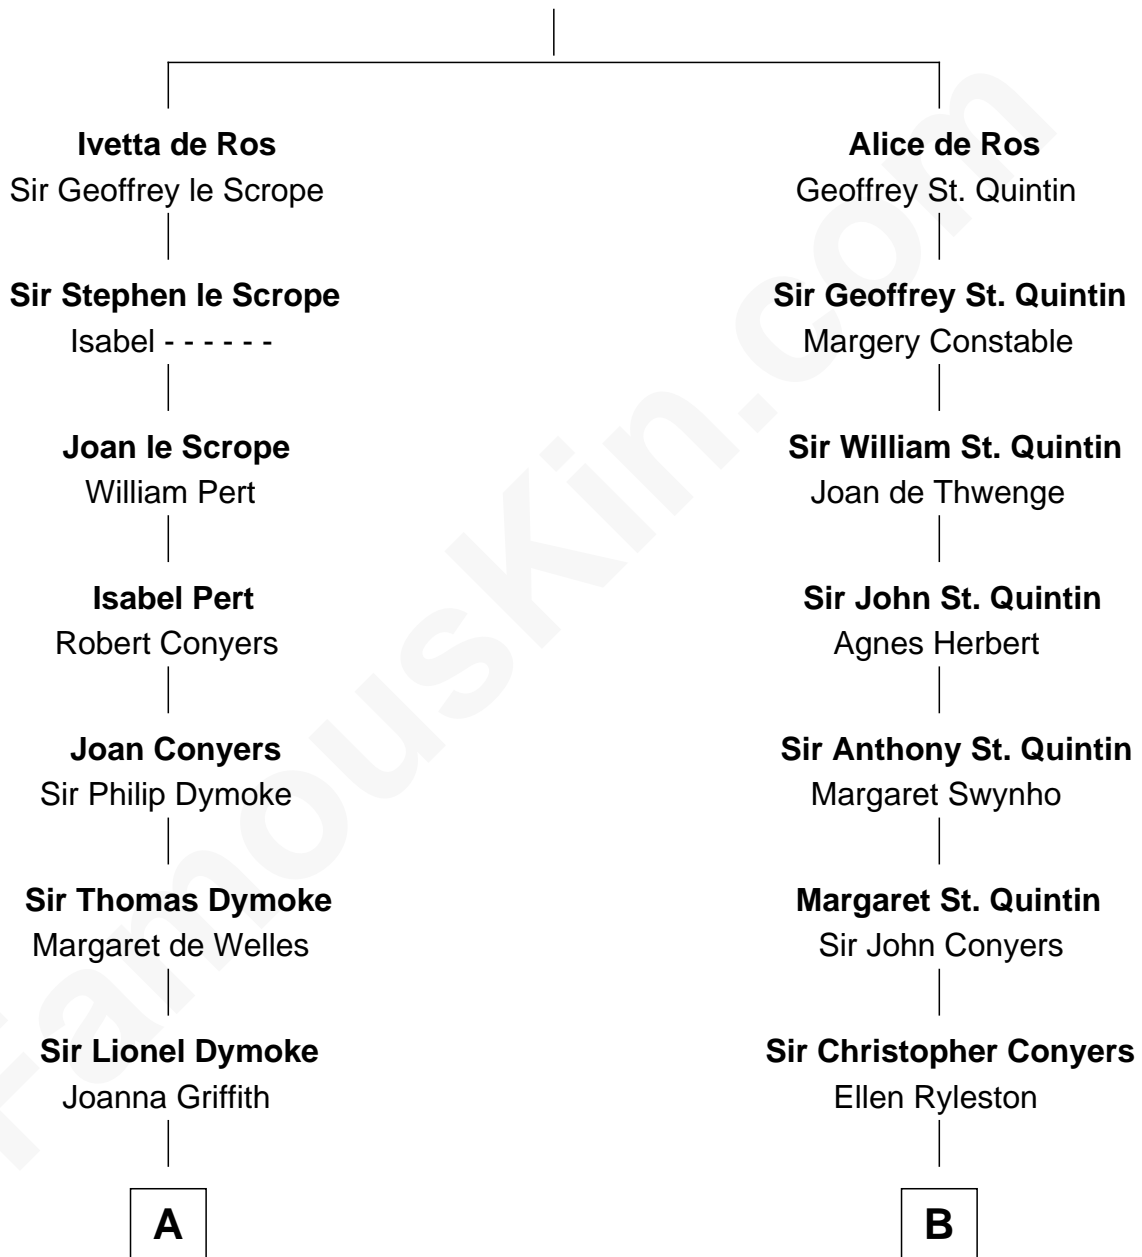

# FamousKin.com Relationship Chart of

**Robert Frost**

*Poet and Playwright*

18th cousin 1 time removed of

**General James Longstreet**

*Confederate Army - U.S. Civil War*

**Sir William de Ros**

Eustache Fitz Ralph

FamousKin.com