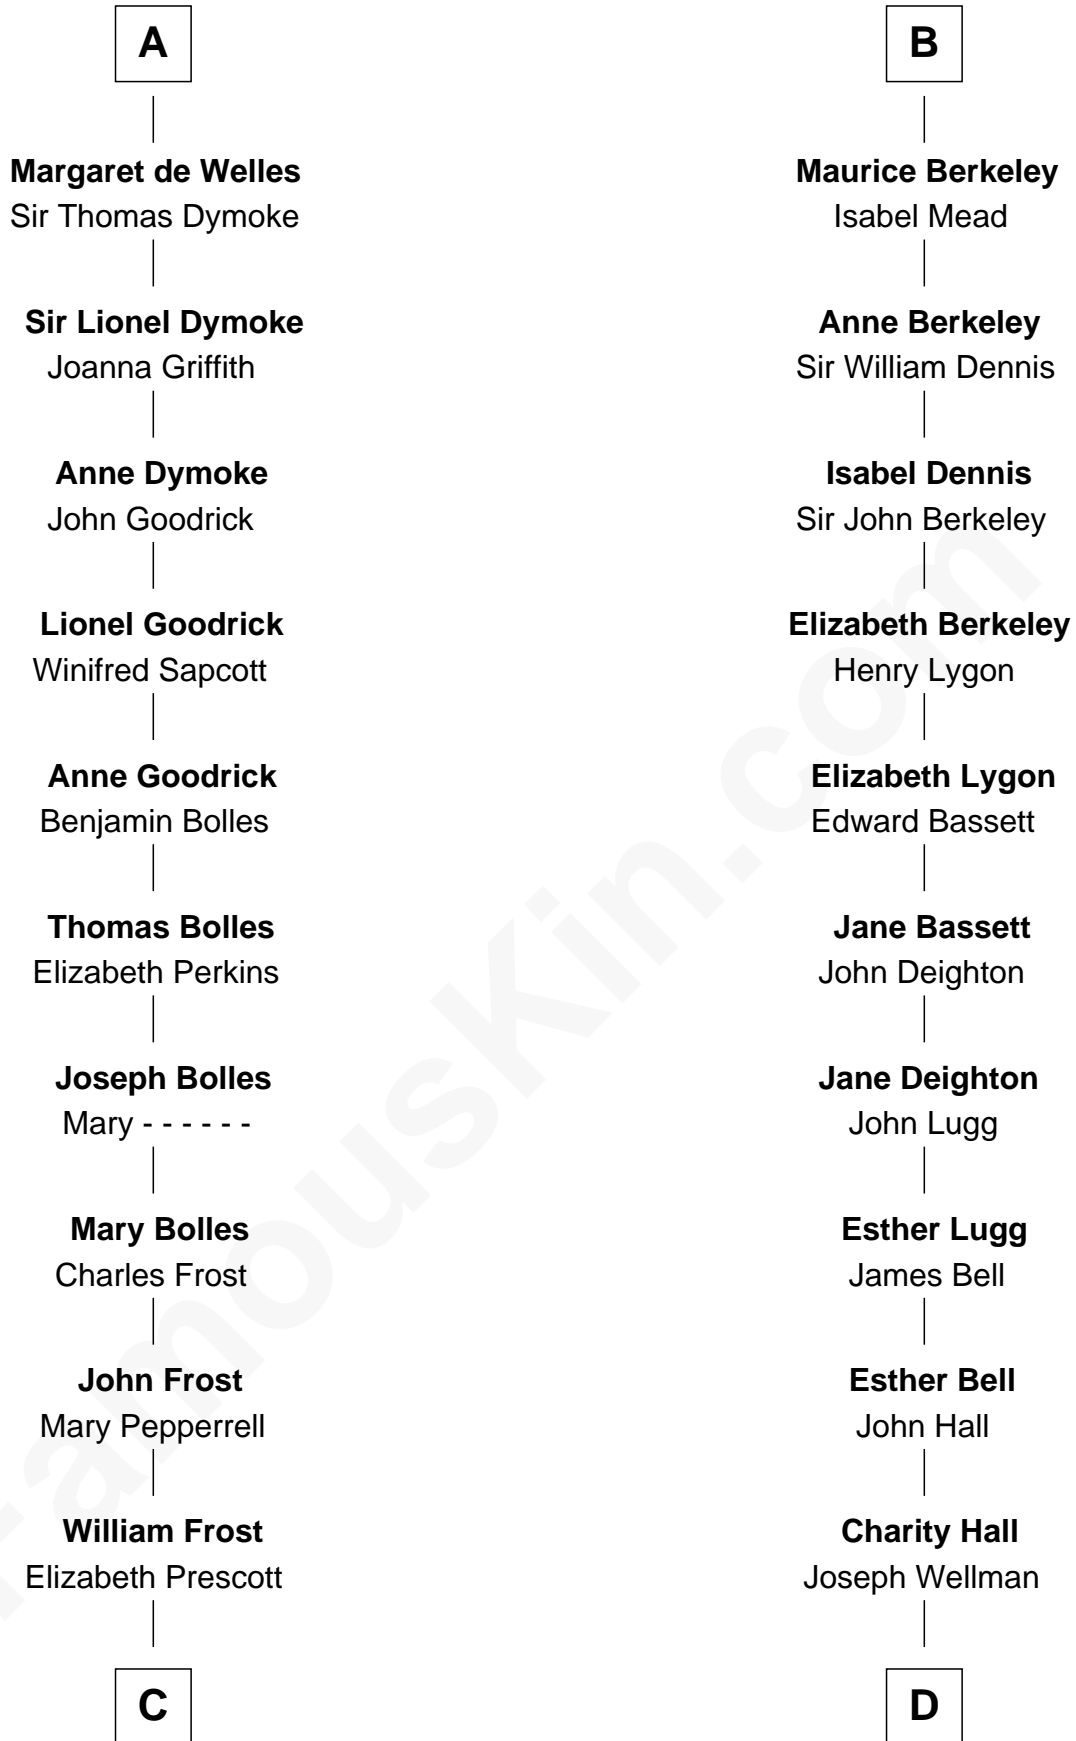

FamousKin.com Relationship Chart of

Robert Frost

Poet and Playwright

21st cousin of

Jack London

Author of "The Call of the Wild"

Sir John FitzGeoffrey

Isabel le Bigod

C

William Frost

Sarah Holt

Samuel Abbott Frost

Mary Blunt

William Prescott Frost

Judith Colcord

William Prescott Frost