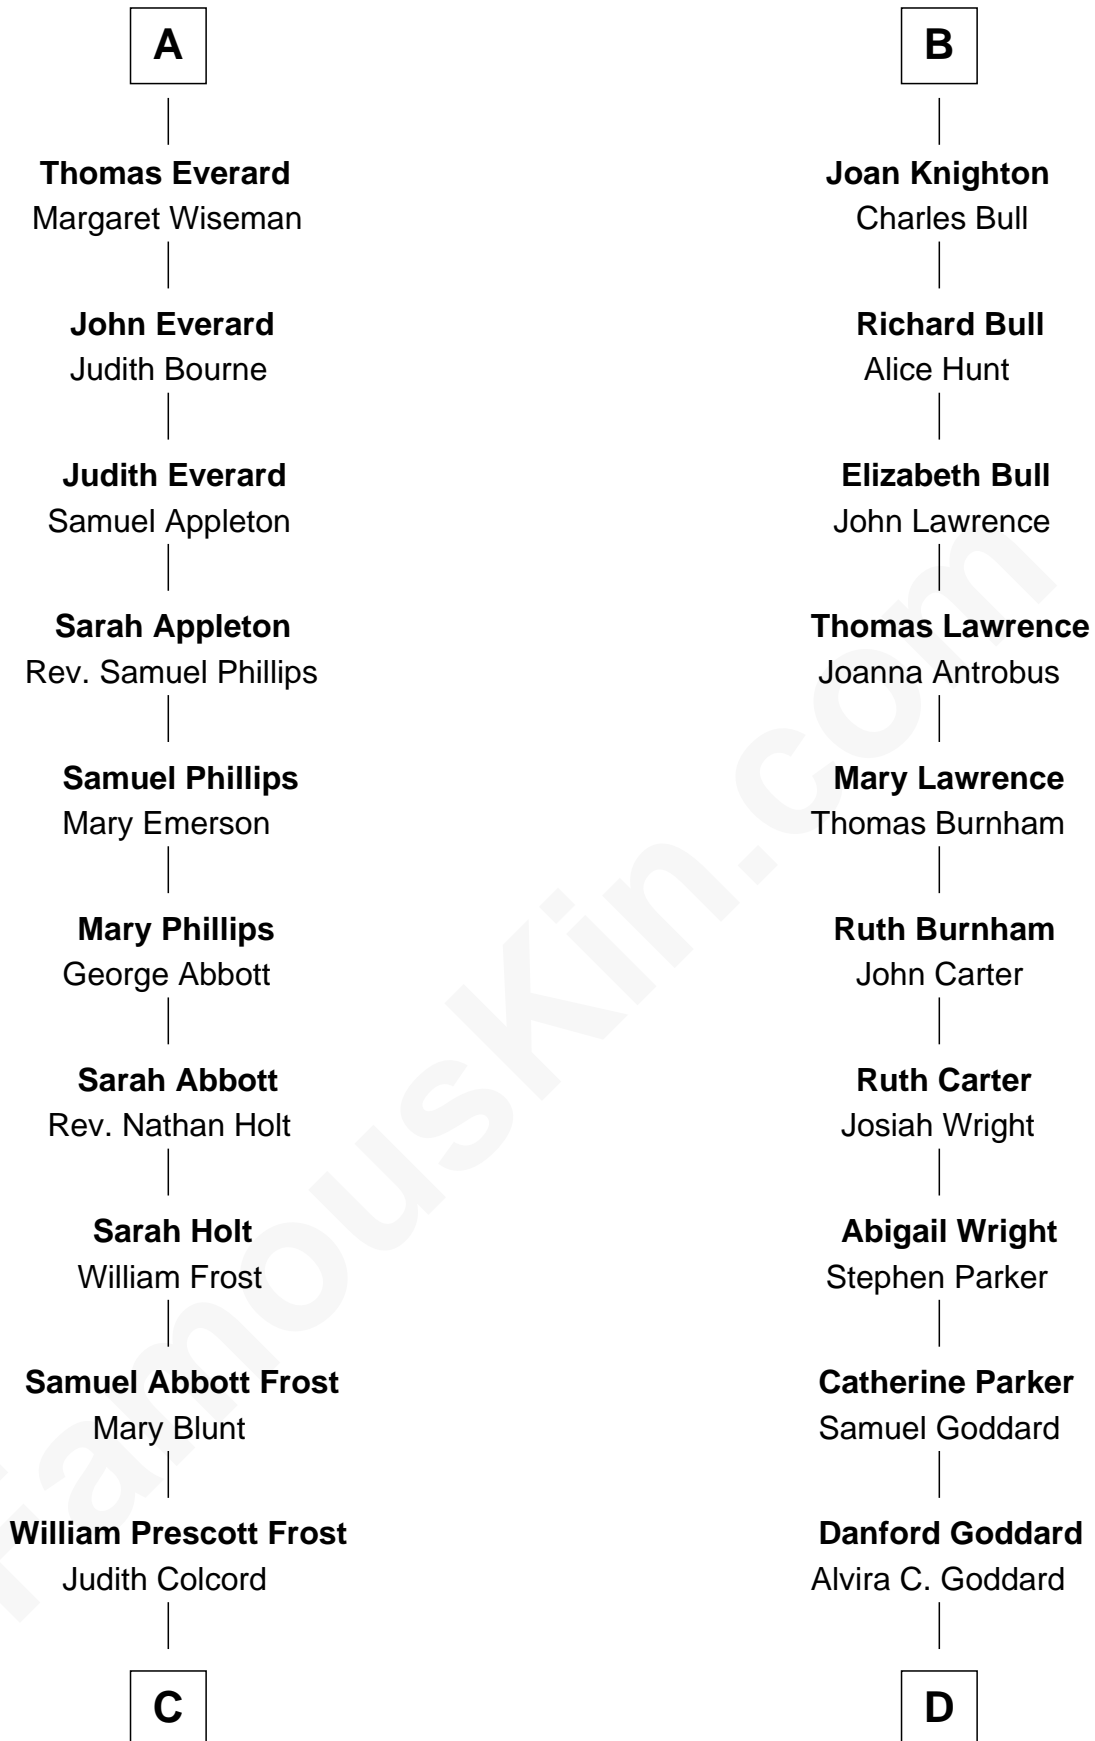

FamousKin.com Relationship Chart of

Robert Frost

Poet and Playwright

18th cousin 1 time removed of

Robert H. Goddard

Inventor of First Liquid-propelled Rocket

Sir Gilbert Pecche

Joan de Creye