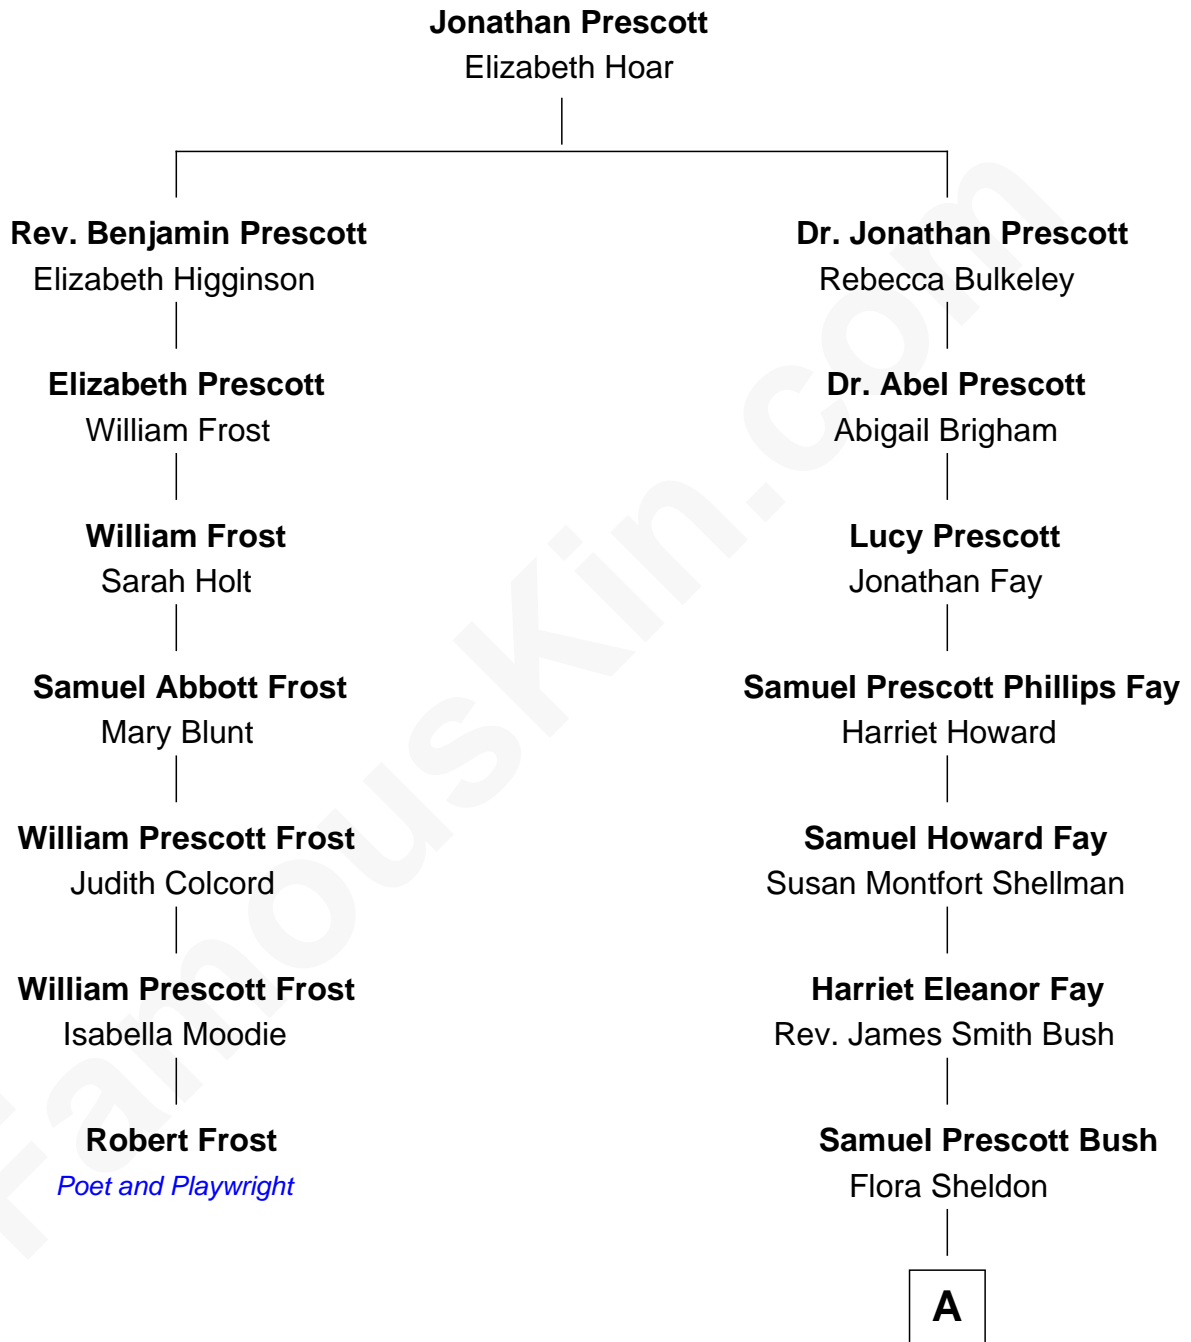

FamousKin.com Relationship Chart of

Robert Frost

Poet and Playwright

6th cousin 3 times removed of

Jeb Bush

43rd Governor of Florida

A

Prescott Sheldon Bush

Dorothy Wear Walker

George Herbert Walker Bush

Barbara Pierce

Jeb Bush

43rd Governor of Florida

FamousKin.com