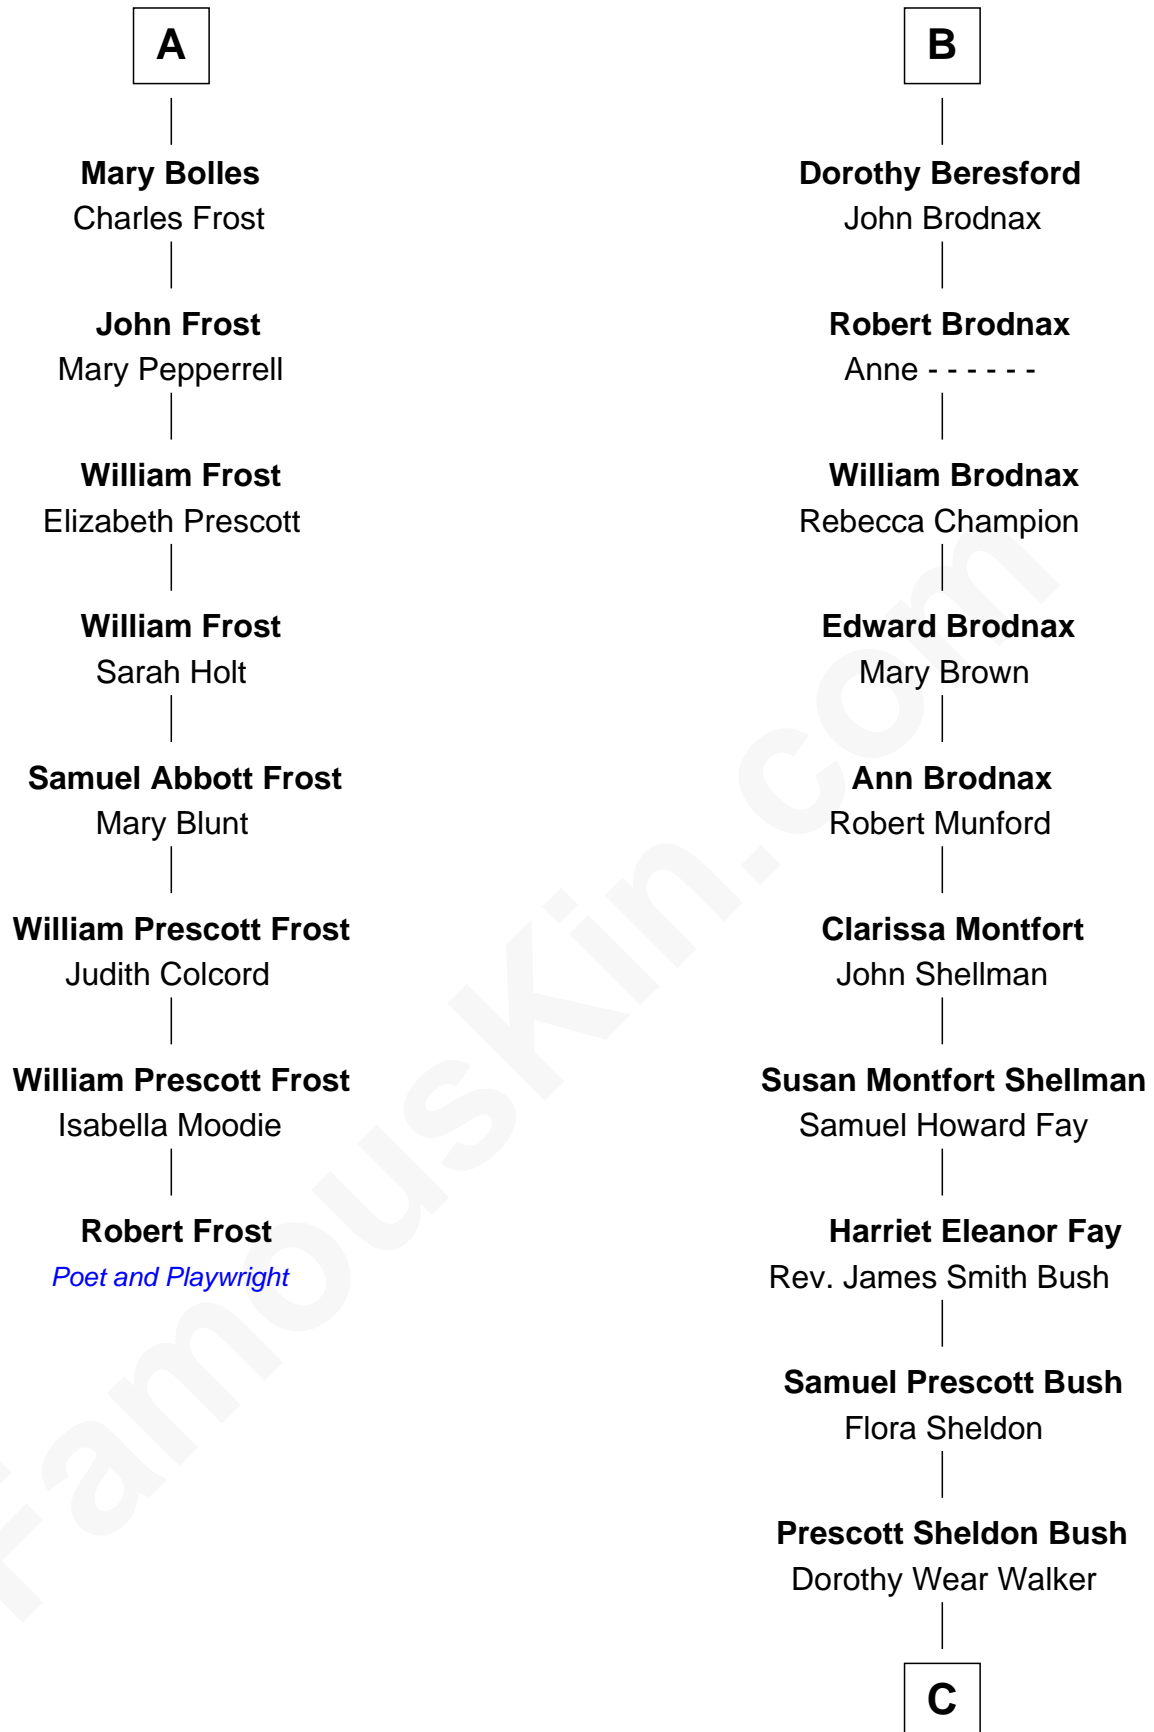

FamousKin.com Relationship Chart of

Robert Frost

Poet and Playwright

14th cousin 4 times removed of

Jeb Bush

43rd Governor of Florida

Sir Lionel de Welles

Joan de Waterton

Sir Thomas Hoo

Anne Hoo

Sir Roger Copley

Eleanor Copley

Sir Thomas West

Barbara West

Sir John Guilford

Elizabeth Guilford

Sir William Cromer

Dorothy Cromer

William Seyliard

Elizabeth Seyliard

Cornelius Beresford

B

C

George Herbert Walker Bush

Barbara Pierce

Jeb Bush

43rd Governor of Florida

FamousKin.com