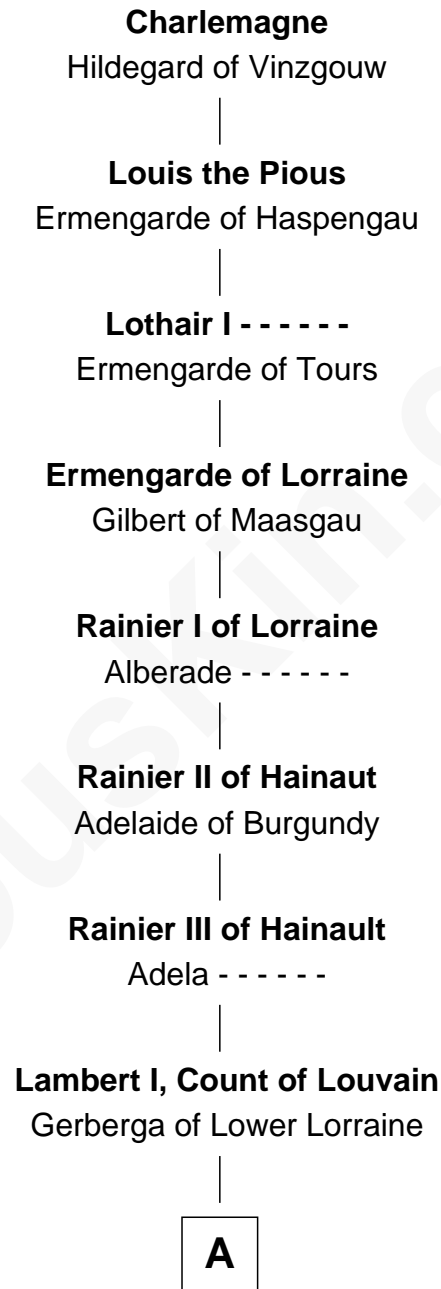

FamousKin.com Relationship Chart of

Robert Frost

Poet and Playwright

33rd Great-grandson of

Charlemagne

King of the Franks

A

Lambert II, Count of Louvain

Oda of Lorraine

Henry II, Count of Louvain

Adela of Orthen

Gottfried I, Count of Louvain

Ide de Chiny

Alice of Louvain

William d'Aubenev

William d'Aubenev