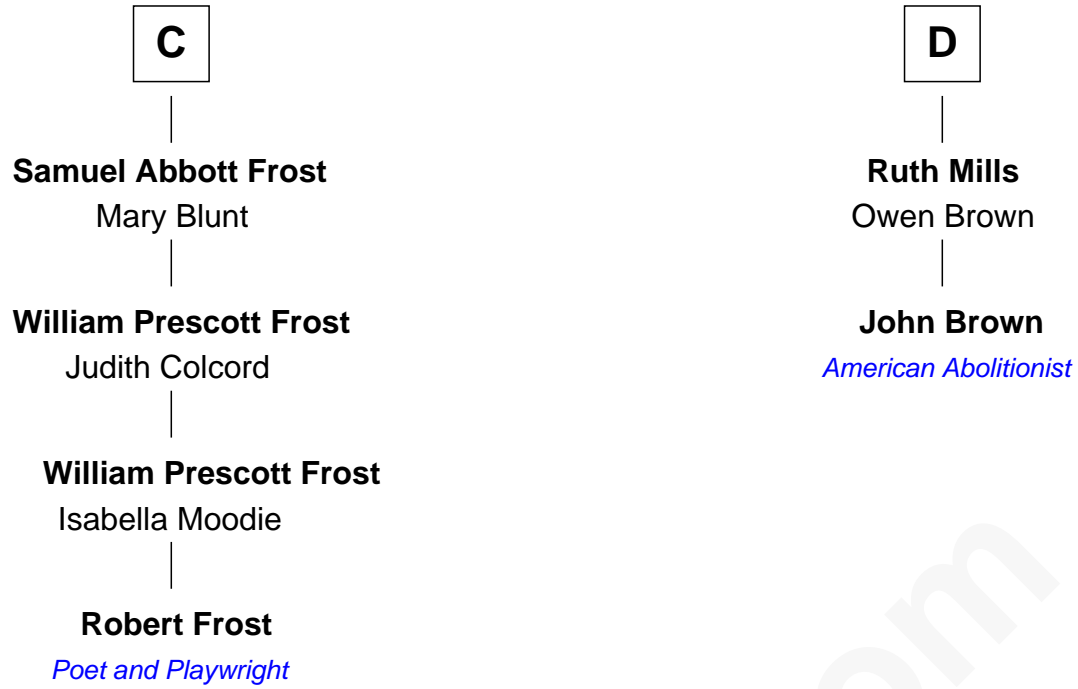

# FamousKin.com Relationship Chart of

**Robert Frost**

*Poet and Playwright*

18th cousin 2 times removed of

**John Brown**

*American Abolitionist*

**King Edward I**  
Margaret of France

**Thomas of Brotherton**

Alice de Hales

**Margaret Plantagenet**

John de Segrave

**Elizabeth de Segrave**

John de Mowbray

**Eleanor de Mowbray**

John de Welles

**Eudo de Welles**

**Joan Plantagenet**

Thomas Holand

**Sir Thomas de Holand**

Alice Fitzalan

**Eleanor Holand**

Edward Cherleton

**Joyce Cherleton**

Sir John Tiptoft

**Joyce Tiptoft**

Sir Edmund Sutton

**Sir Edward Sutton**

Cecily Willoughby

**B**

FamousKin.com