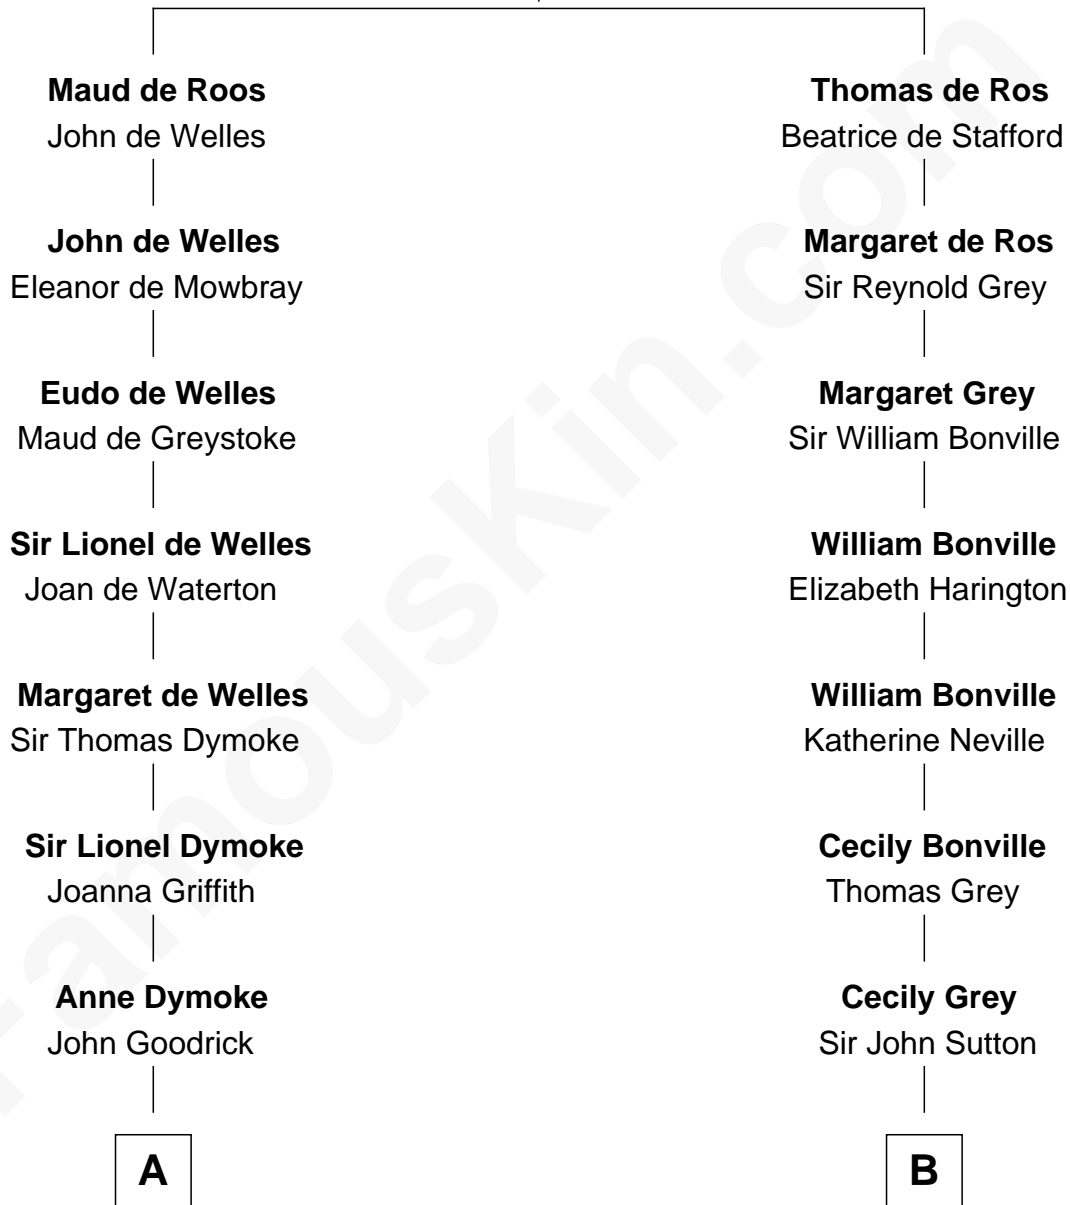

# FamousKin.com Relationship Chart of

**Robert Frost**

*Poet and Playwright*

17th cousin 1 time removed of

**John Brown**

*American Abolitionist*

**Sir William de Ros**  
Margery de Badlesmere

**C**

William Prescott Frost

Isabella Moodie

Robert Frost

*Poet and Playwright*

FamousKin.com