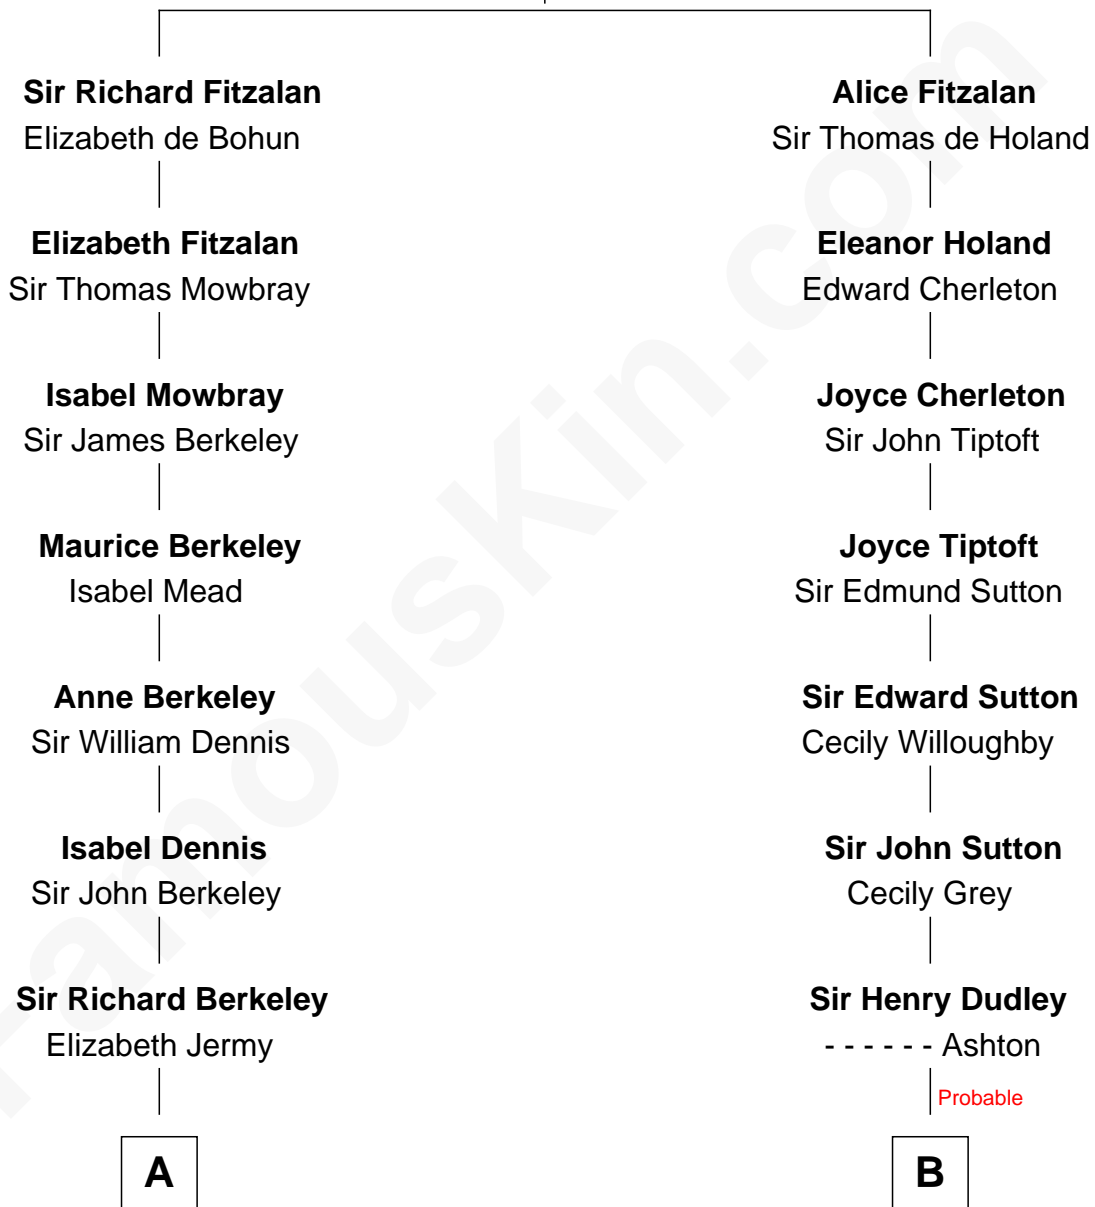

## Relationship Chart of

**Robert Frost**

*Poet and Playwright*

16th cousin 2 times removed of

**John Brown**

*American Abolitionist*

**Richard Fitzalan**  
Eleanor Plantagenet

**C**