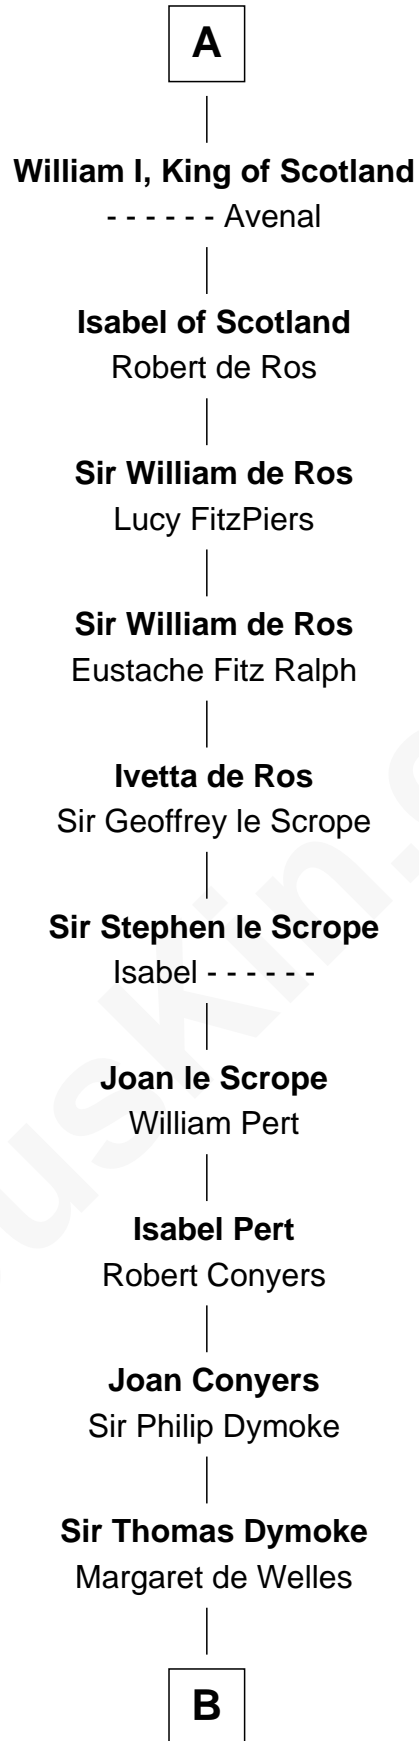

# FamousKin.com Relationship Chart of

**Robert Frost**

*Poet and Playwright*

29th Great-grandson of

**King Robert I**

*King of France*

**King Robert I**

Beatrice of Vermandois

**Hugh the Great**

Hedwig of Saxony

**Hugh Capet**

Adelaide of Aquitaine

**Robert II, King of France**

Constance of Arles

**Henry I, King of France**

Anne of Kiev

**Hugh I of Vermandois**

Adèle of Vermandois

**Isabel de Vermandois**

William de Warenne

**Ada de Warenne**

Henry of Huntingdon

**A**

**B**

**William Frost**

Elizabeth Prescott

**William Frost**

Sarah Holt

**C**

**C**

|  
**Samuel Abbott Frost**

Mary Blunt