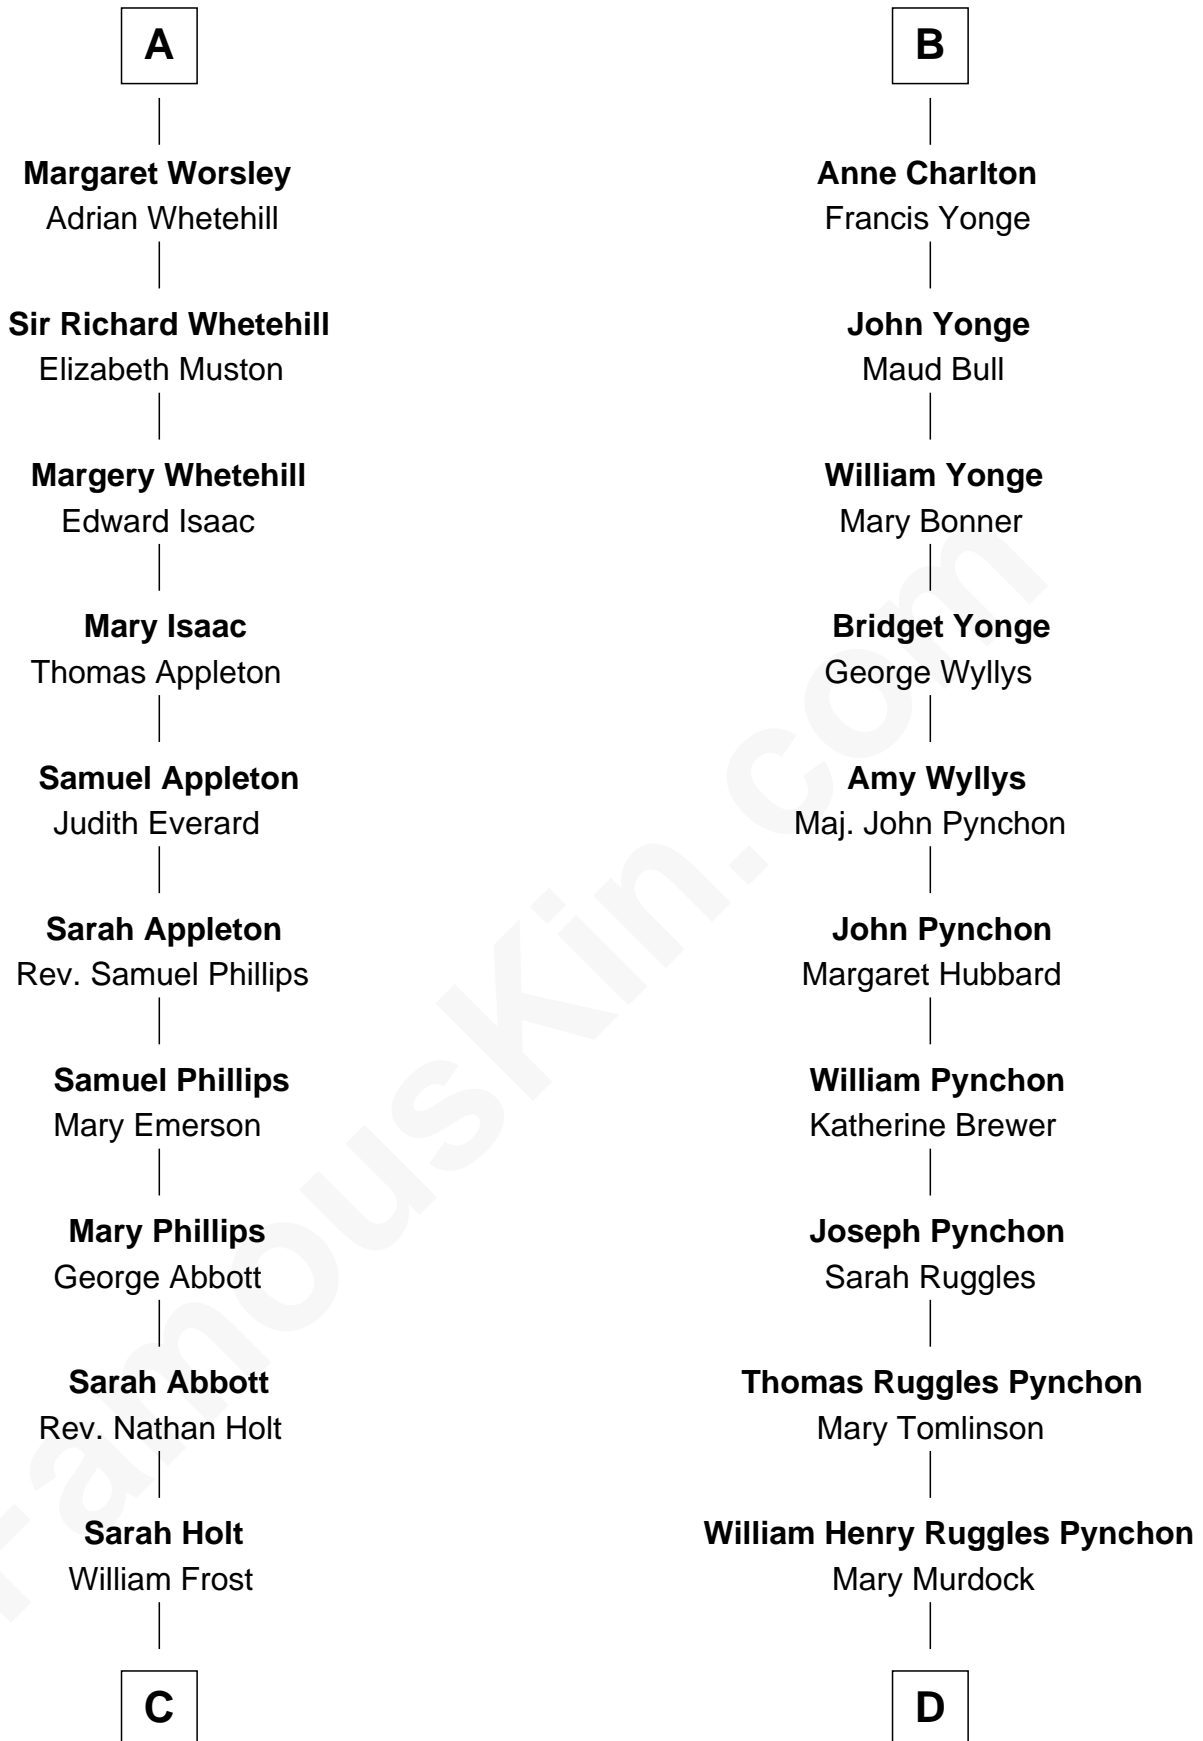

FamousKin.com Relationship Chart of

Robert Frost

Poet and Playwright

20th cousin of

Thomas Pynchon

American Novelist

Sir Roger de Somery

Nichole d'Aubenev