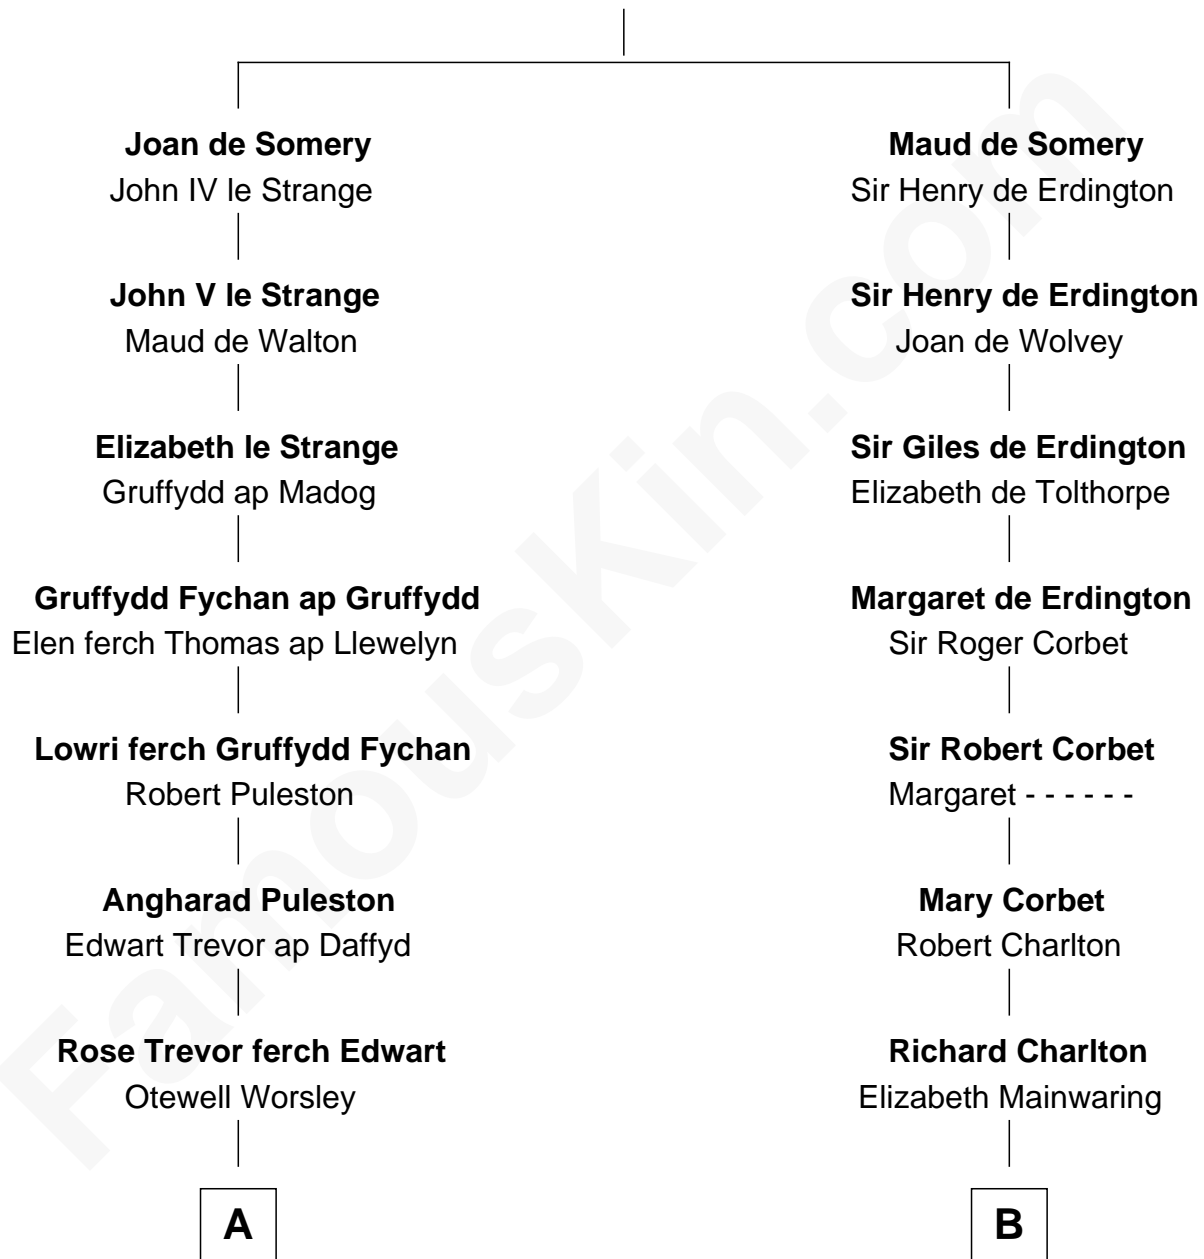

FamousKin.com Relationship Chart of

Robert Frost

Poet and Playwright

20th cousin of

Thomas Pynchon

American Novelist

Sir Roger de Somery

Nichole d'Aubenev

C

Samuel Abbott Frost

Mary Blunt

William Prescott Frost

Judith Colcord

William Prescott Frost

Isabella Moodie

Robert Frost