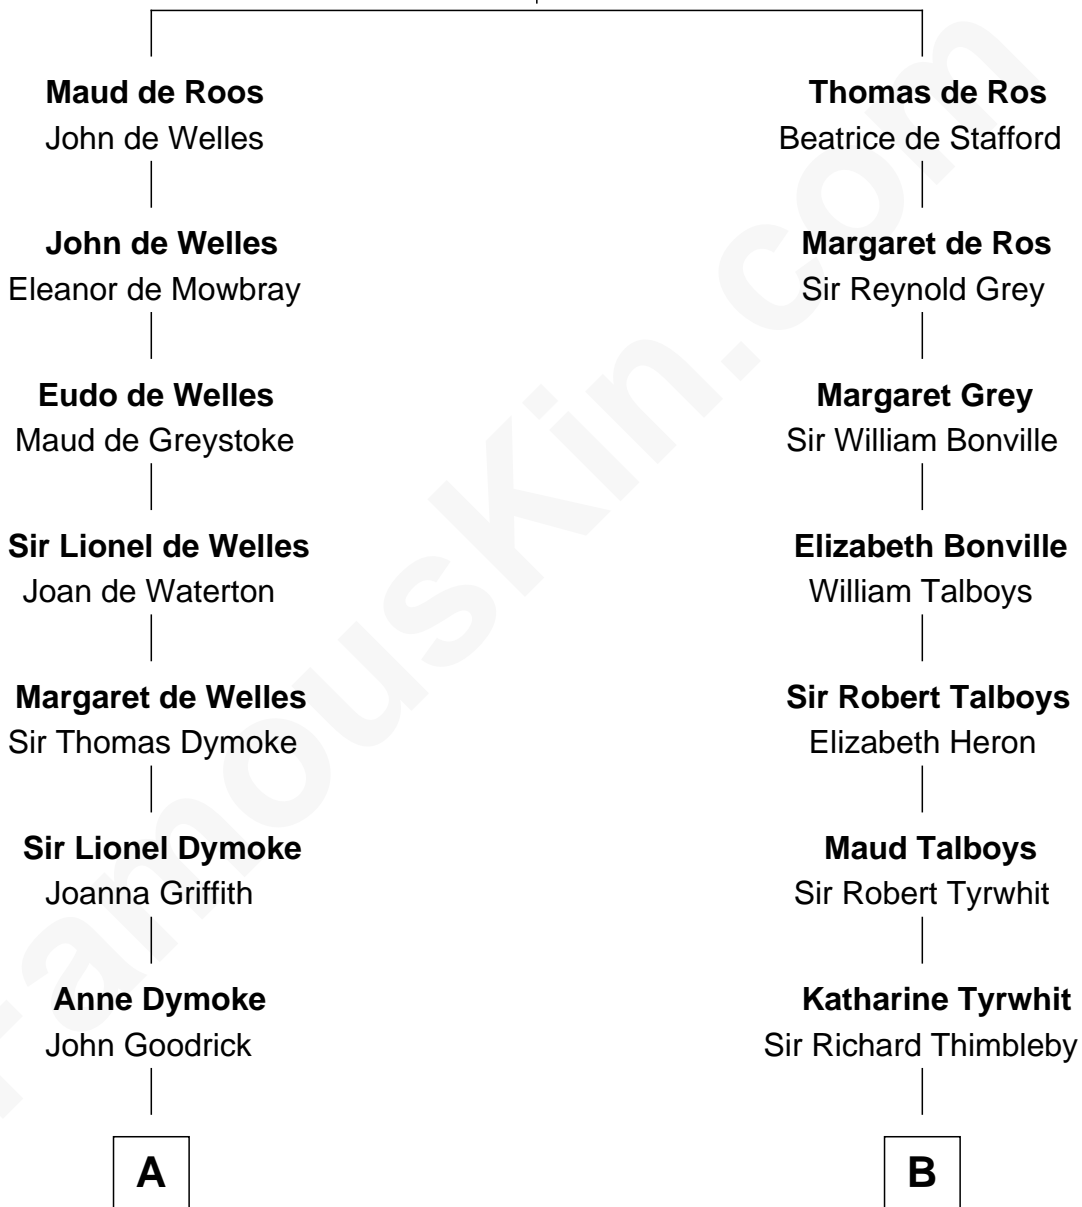

FamousKin.com Relationship Chart of

Robert Frost

Poet and Playwright

18th cousin 1 time removed of

Thomas Pynchon

American Novelist

Sir William de Ros
Margery de Badlesmere

C

William Prescott Frost

Isabella Moodie

Robert Frost

Poet and Playwright

D

William Henry Chichele Pynchon

Carrie Susan Moyses

Thomas Ruggles Pynchon