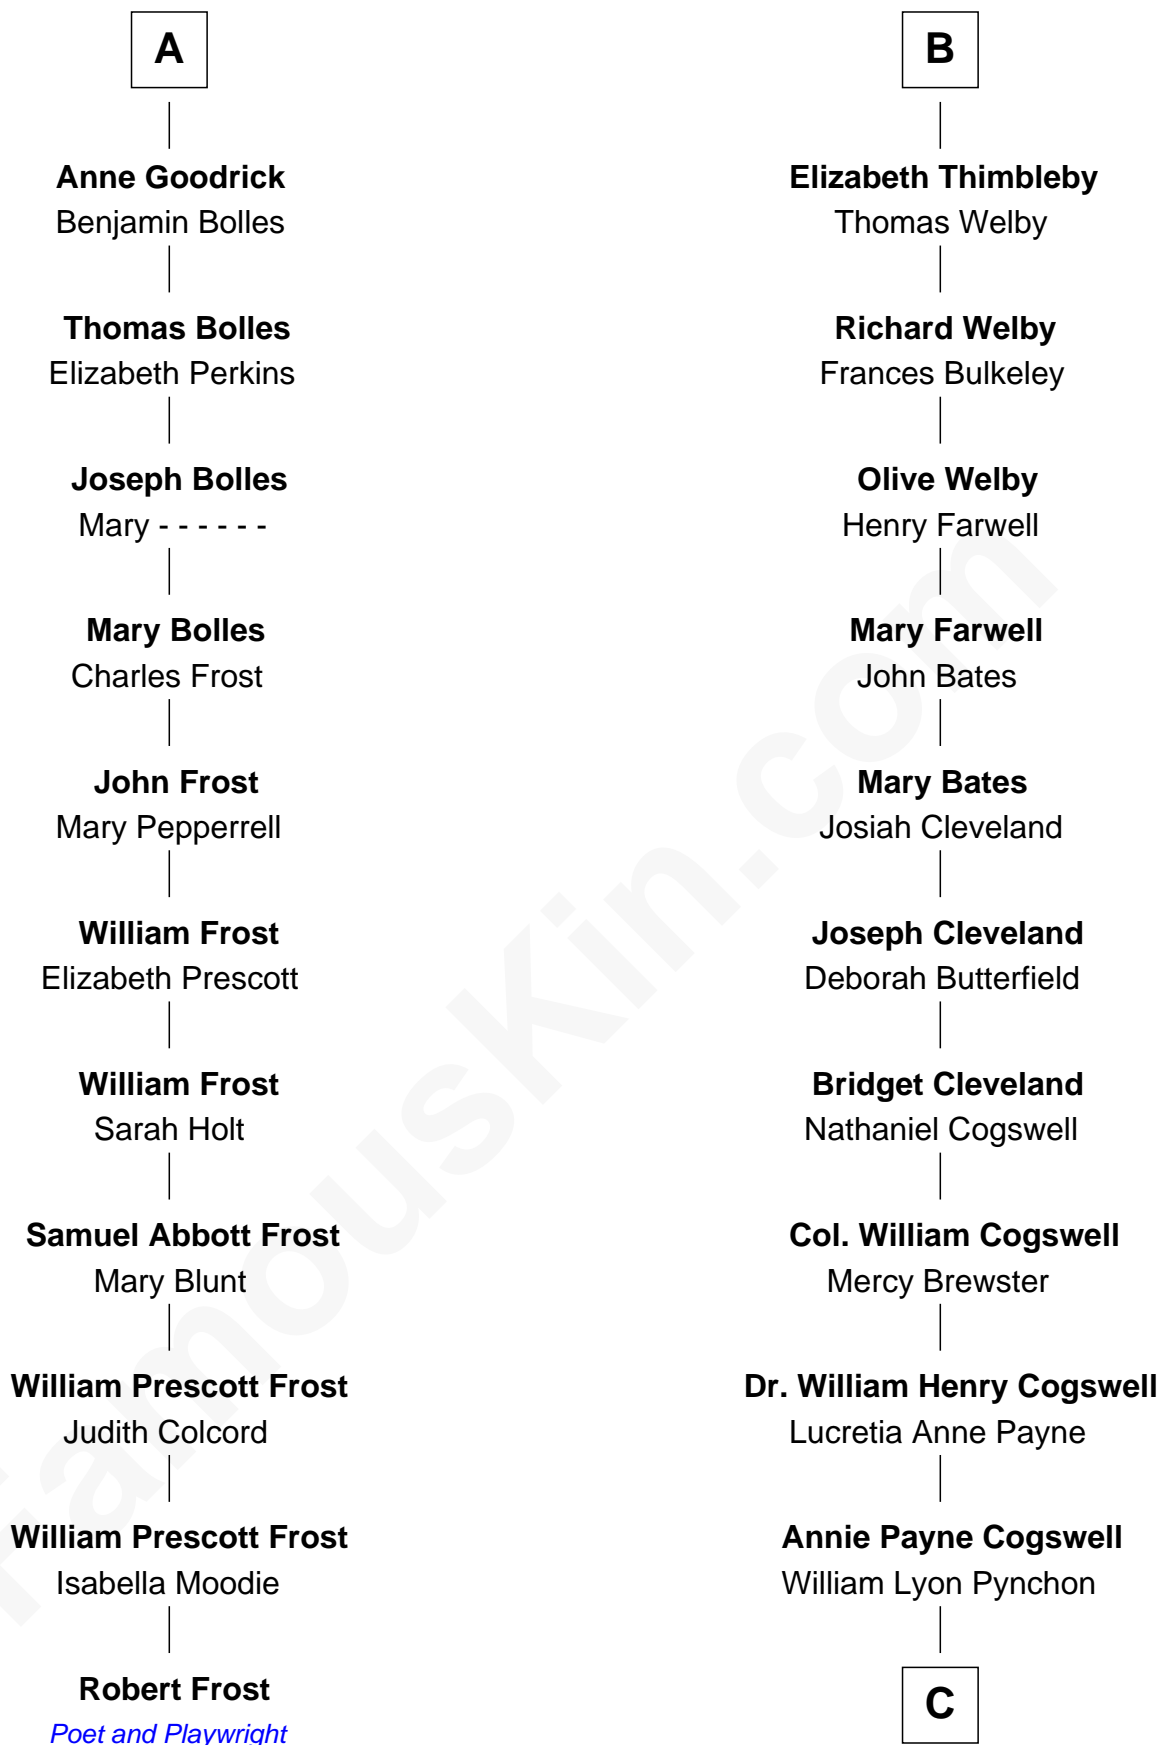

FamousKin.com Relationship Chart of

Robert Frost

Poet and Playwright

17th cousin 2 times removed of

Thomas Pynchon

American Novelist

John de Mowbray
Elizabeth de Segrave

Eleanor de Mowbray

Maud Grey

Sir Robert Ogle

Anne Ogle

Sir William Heron

Elizabeth Heron

Sir John Heron

Elizabeth Heron

Sir Robert Talboys

Maud Talboys

Sir Robert Tyrwhit

Katharine Tyrwhit

Sir Richard Thimbleby

B

C

William Henry Chichele Pynchon

Carrie Susan Moyses