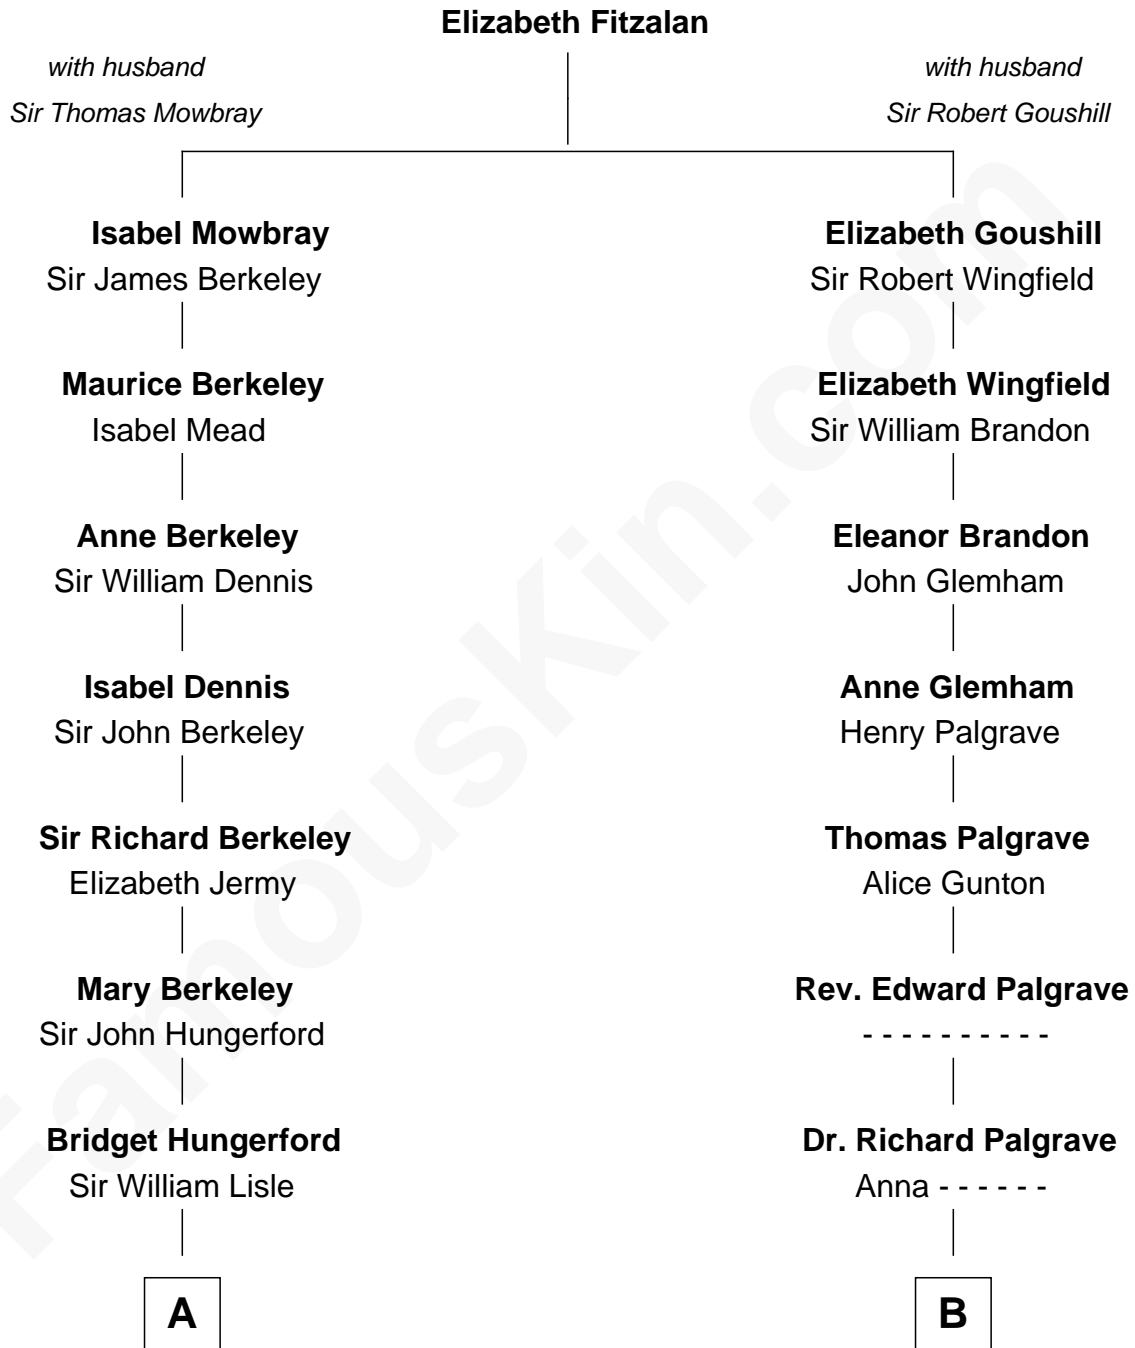

# FamousKin.com Relationship Chart of

**Robert Frost**

*Poet and Playwright*

16th cousin 2 times removed of

**Paget Brewster**

*TV Actress*

C

Galen Brewster  
Hathaway Tew

Paget Brewster  
*TV Actress*

FamousKin.com