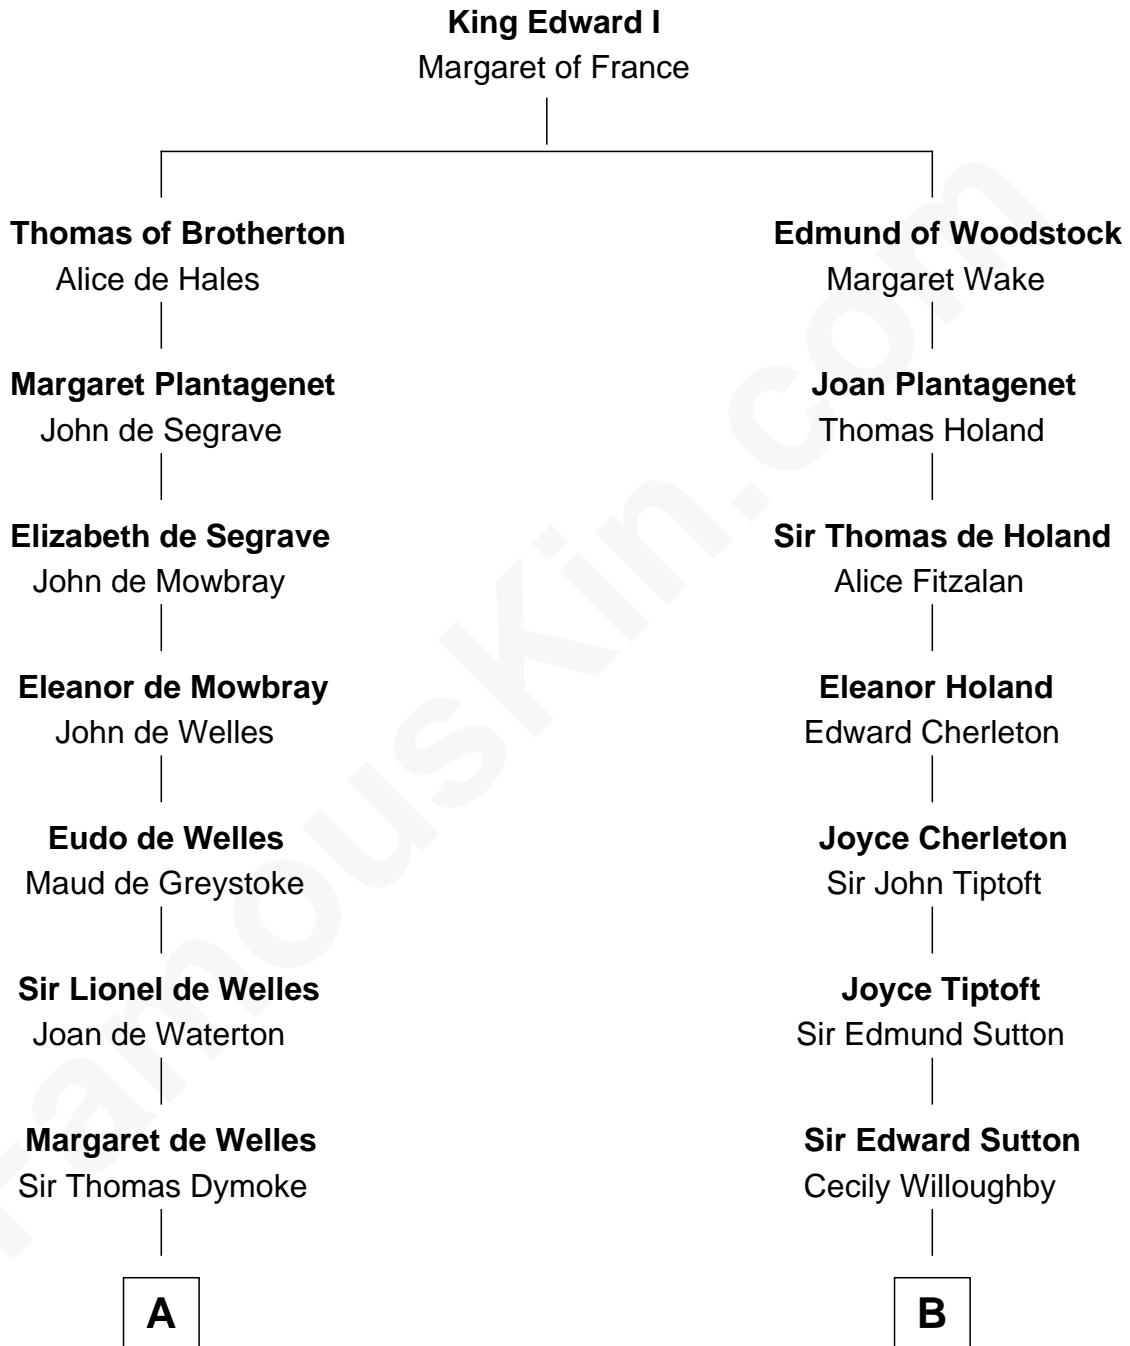

FamousKin.com Relationship Chart of

Robert Frost

Poet and Playwright

20th cousin of

James Sherman

27th U.S. Vice-President

C

Samuel Abbott Frost