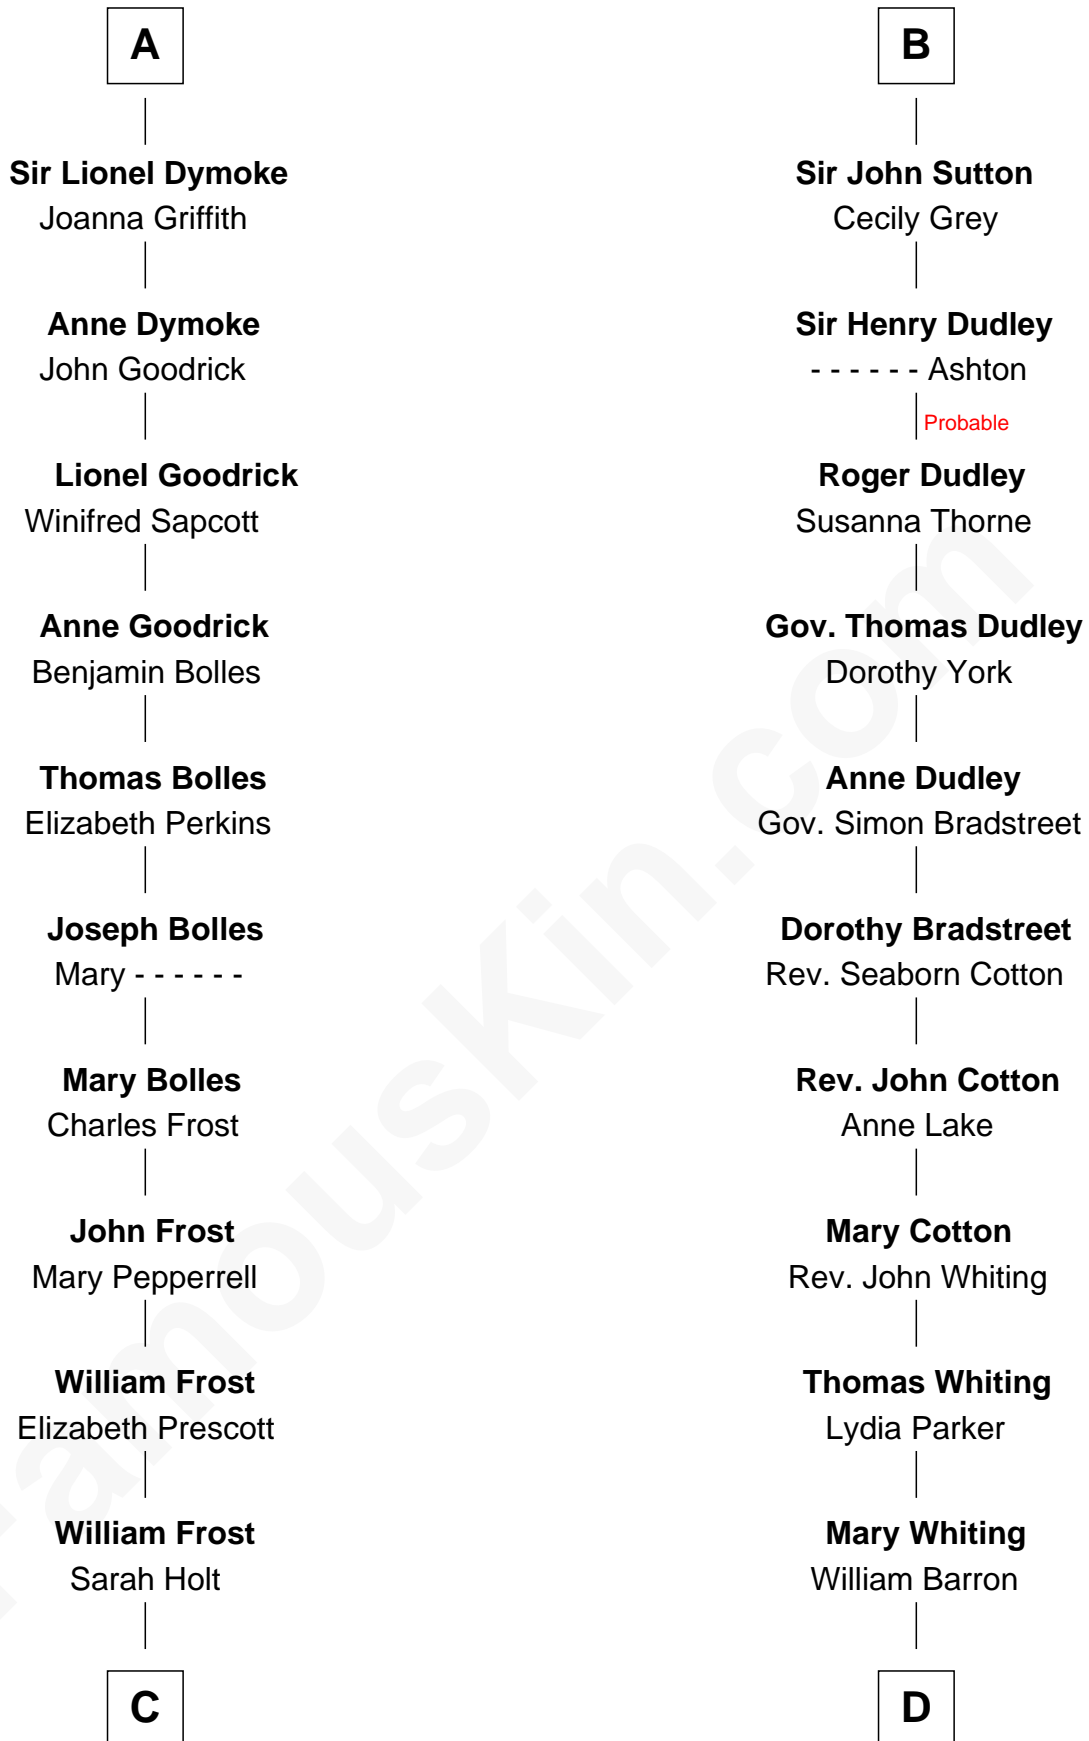

FamousKin.com Relationship Chart of

Robert Frost

Poet and Playwright

20th cousin of

James Sherman

27th U.S. Vice-President

C

Samuel Abbott Frost

Mary Augusta Barron

Stalham Williams

Frances Lucretia Williams

Richard Winslow Sherman

Mary Frances Sherman

Richard Updike Sherman

James Sherman

27th U.S. Vice-President