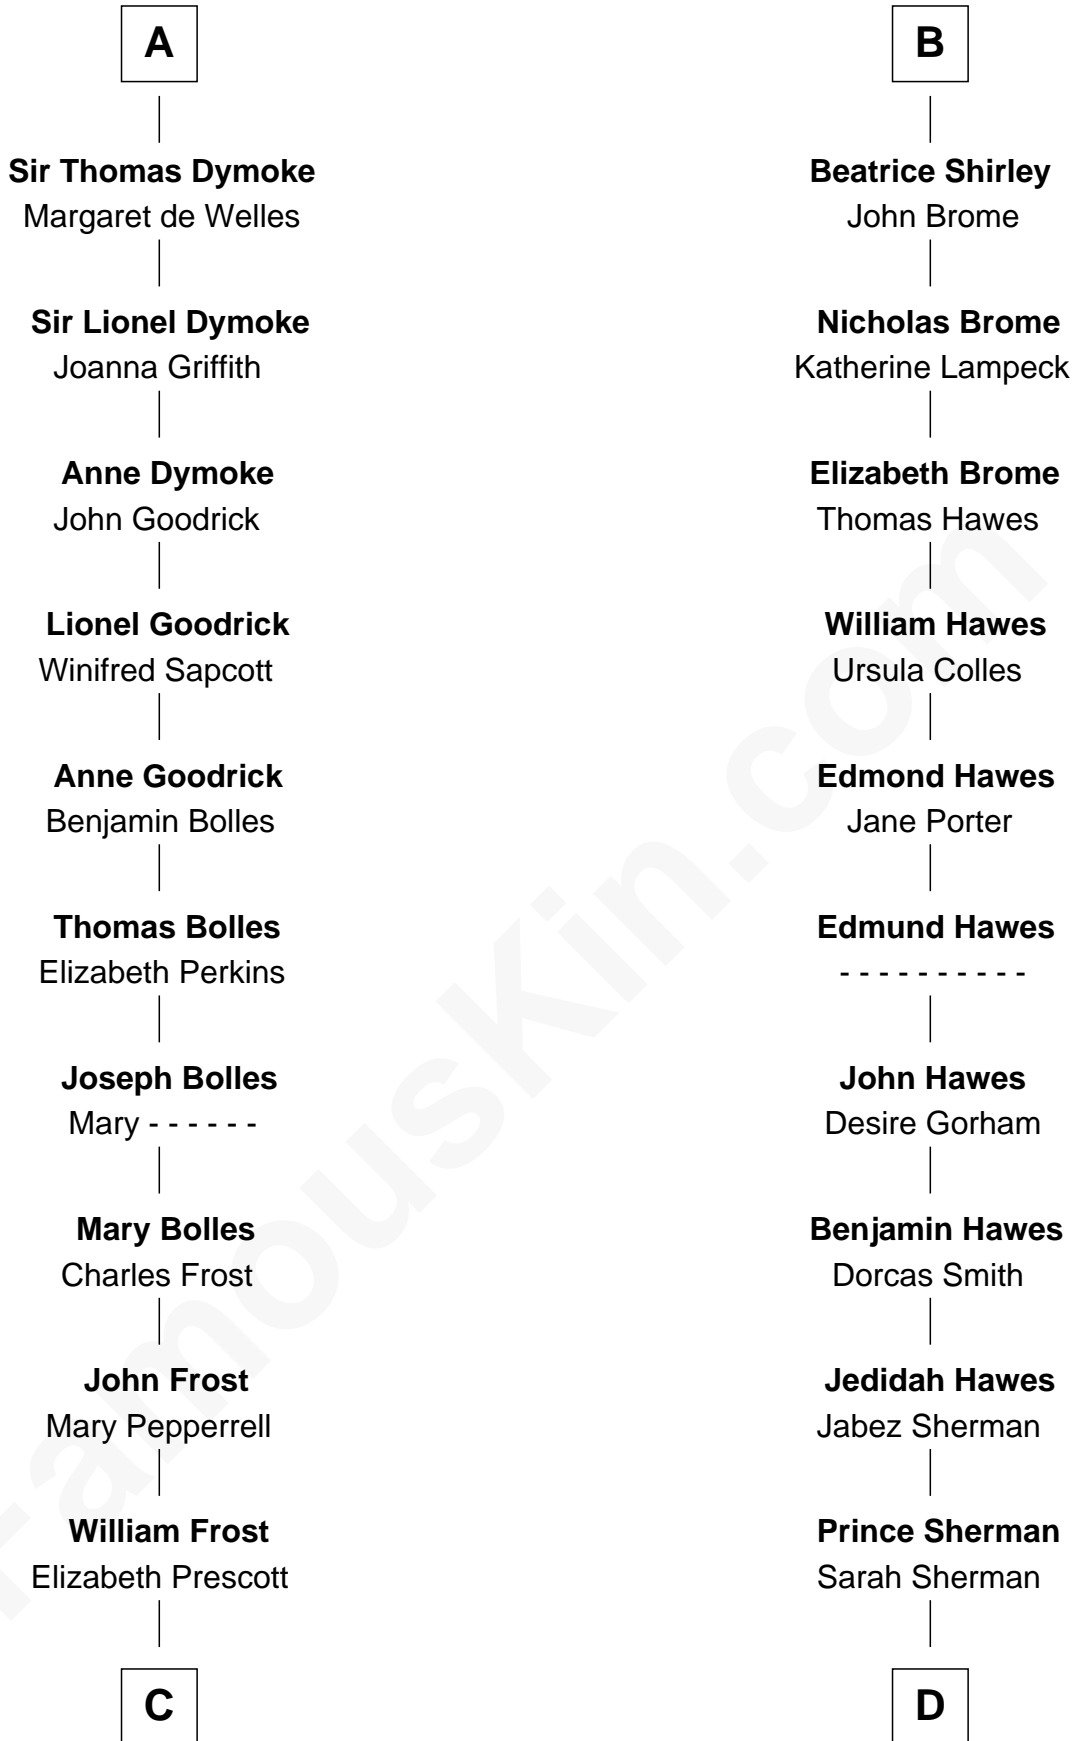

# FamousKin.com Relationship Chart of

**Robert Frost**

*Poet and Playwright*

20th cousin 1 time removed of

**James Sherman**

*27th U.S. Vice-President*

**C**

**William Frost**

Sarah Holt

**Samuel Abbott Frost**

Mary Blunt

**William Prescott Frost**

Judith Colcord

**William Prescott Frost**

Isabella Moodie

**Robert Frost**