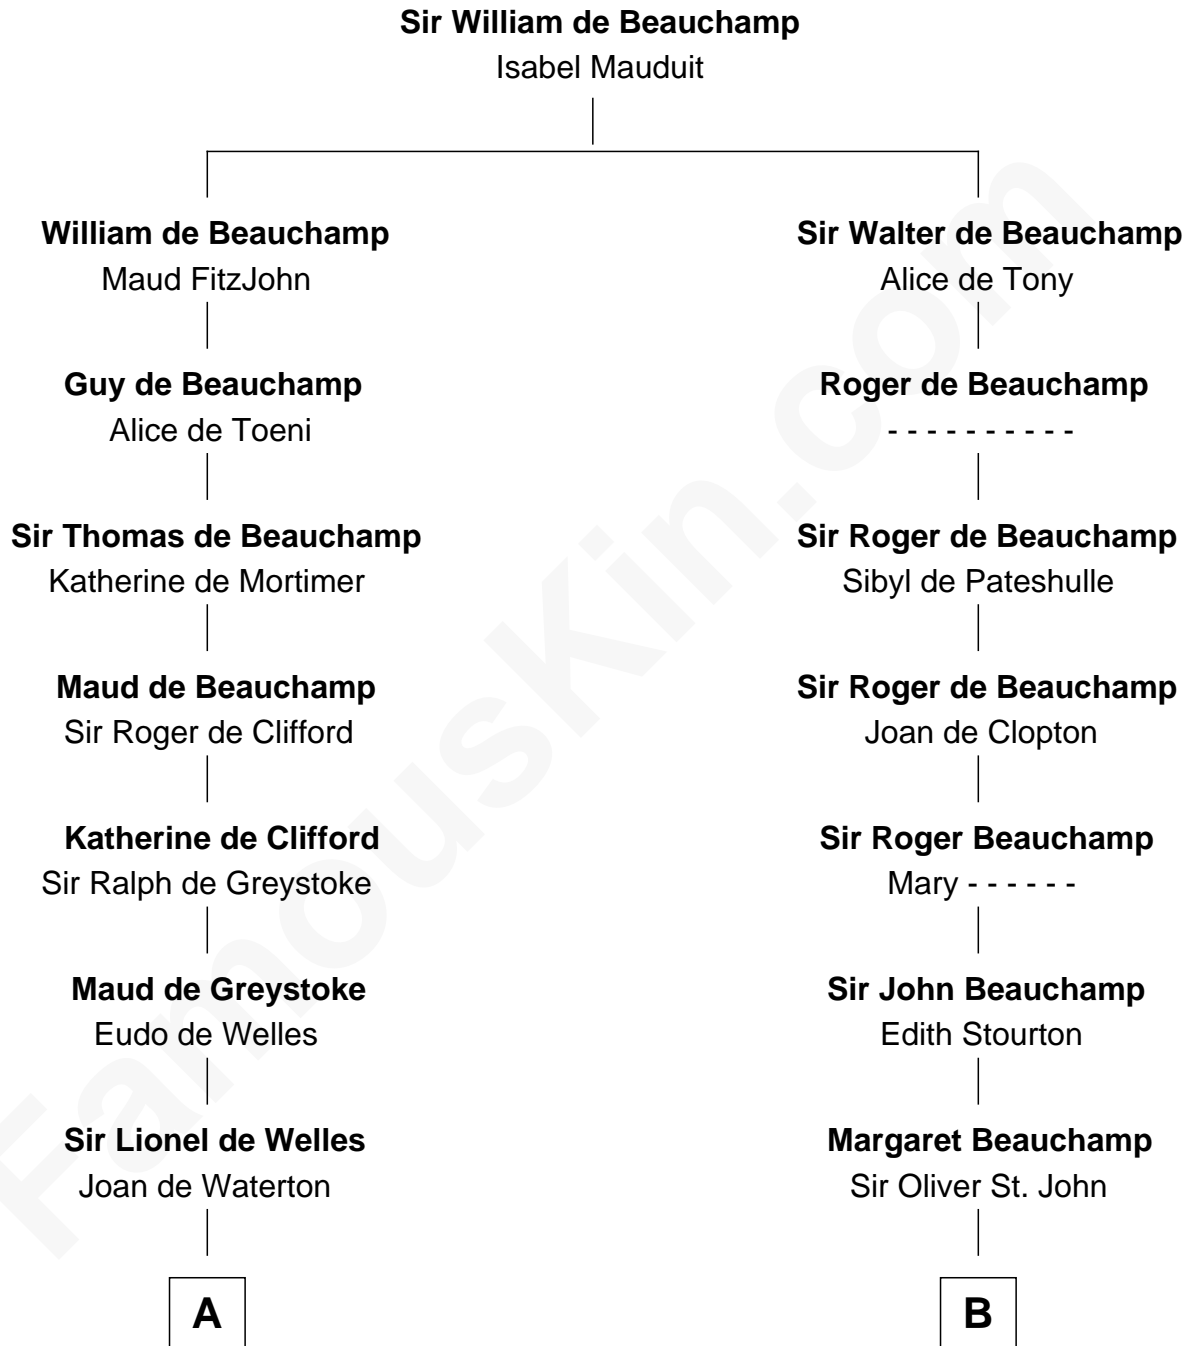

FamousKin.com Relationship Chart of

Robert Frost

Poet and Playwright

20th cousin 1 time removed of

James Sherman

27th U.S. Vice-President

C

William Frost
Sarah Holt

Samuel Abbott Frost
Mary Blunt

William Prescott Frost
Judith Colcord

William Prescott Frost
Isabella Moodie

Robert Frost
Poet and Playwright

D

Mary Augusta Barron
Stalham Williams

Frances Lucretia Williams
Richard Winslow Sherman