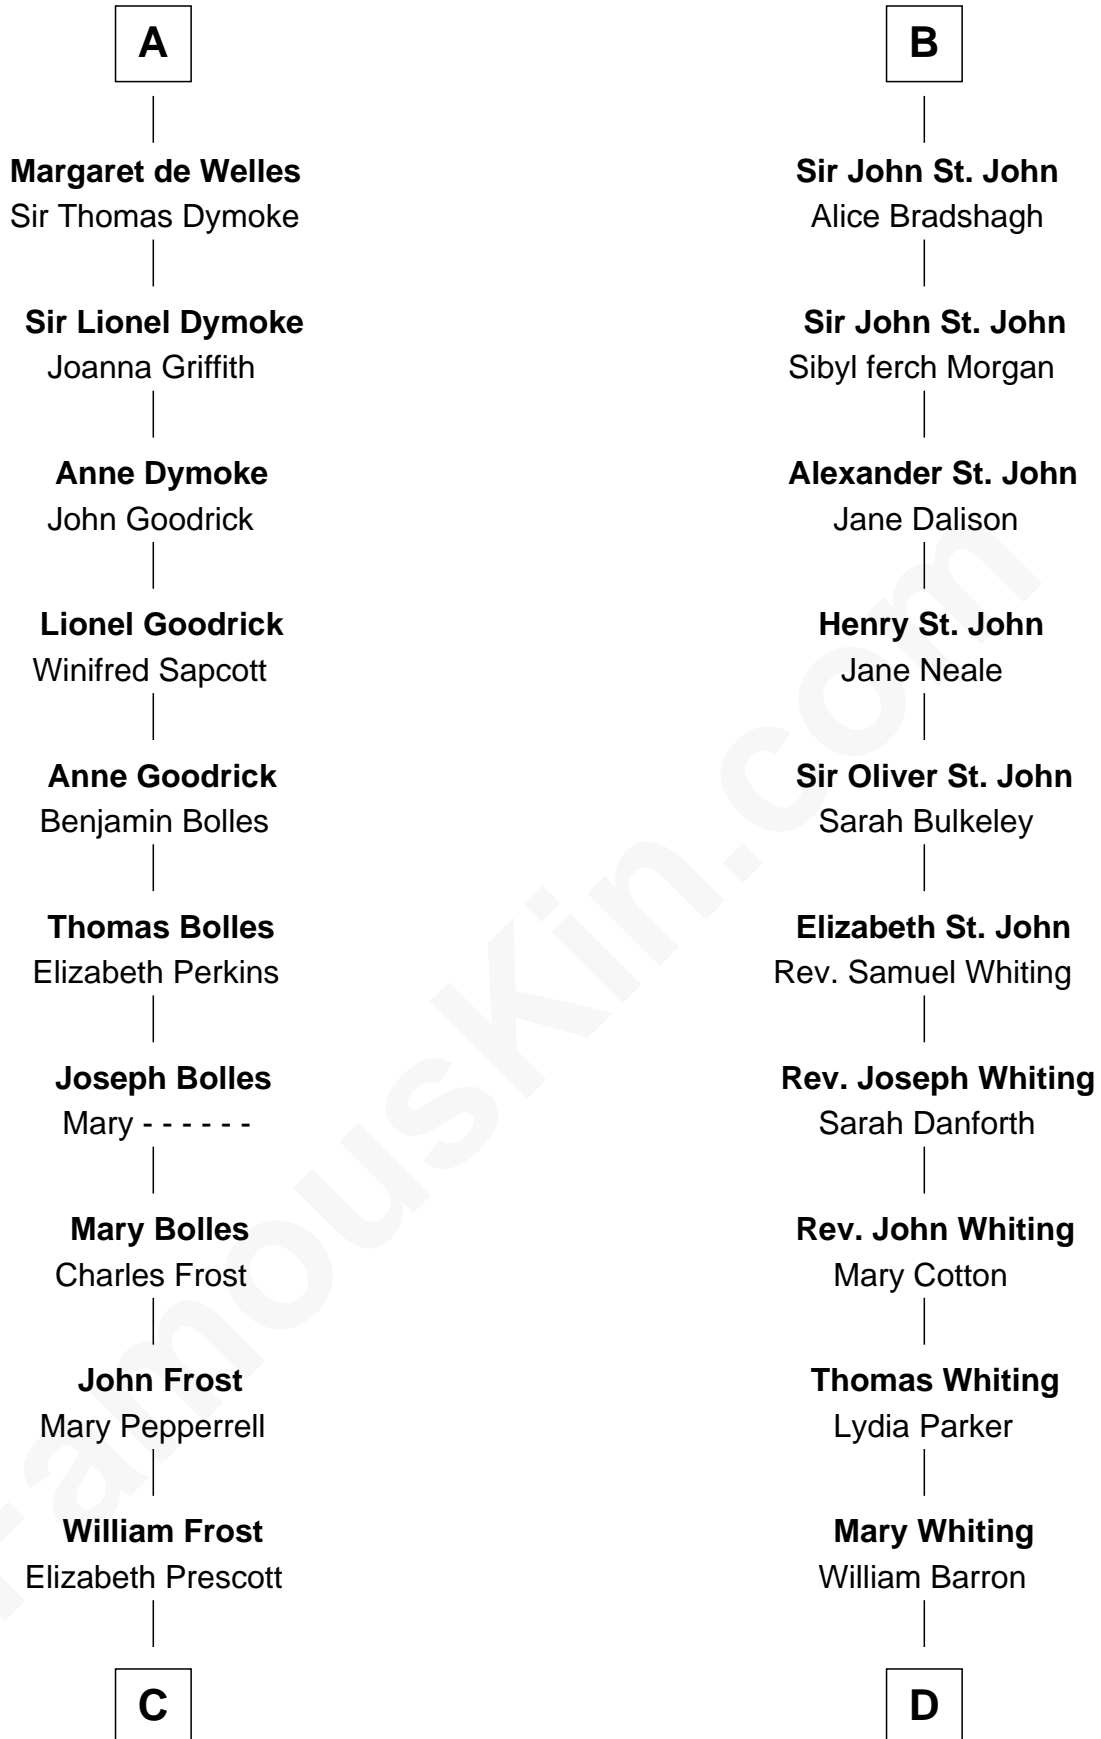

FamousKin.com Relationship Chart of

Robert Frost

Poet and Playwright

20th cousin 1 time removed of

James Sherman

27th U.S. Vice-President

C

William Frost
Sarah Holt

Samuel Abbott Frost
Mary Blunt

William Prescott Frost
Judith Colcord

William Prescott Frost
Isabella Moodie

Robert Frost
Poet and Playwright

D

Mary Augusta Barron
Stalham Williams

Frances Lucretia Williams
Richard Winslow Sherman