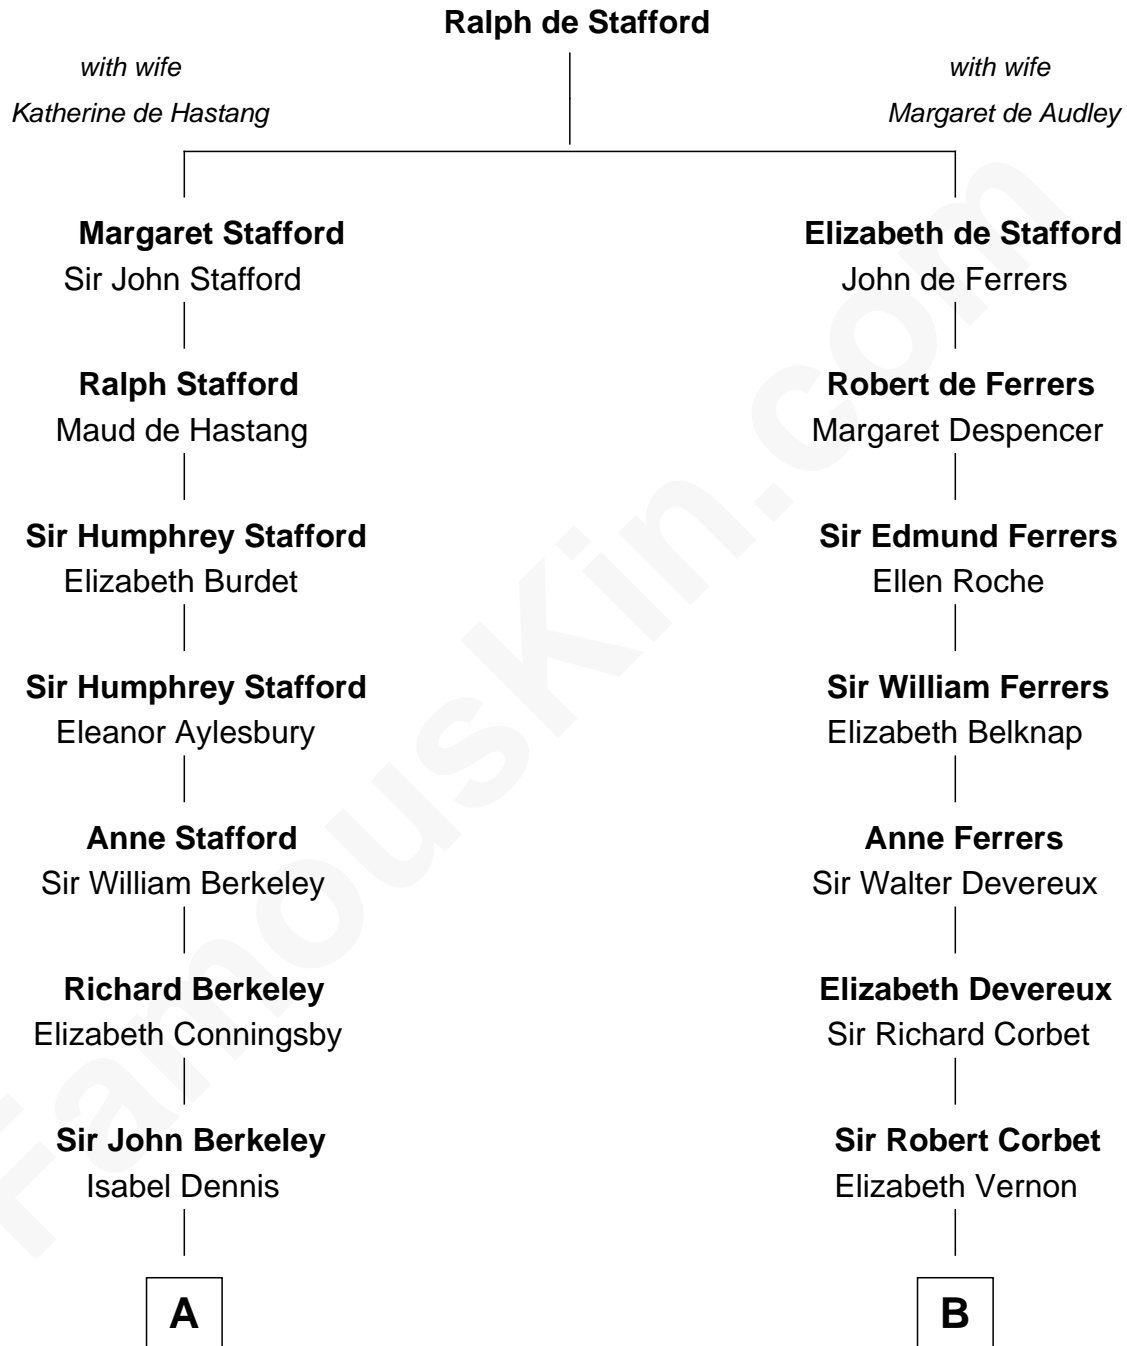

FamousKin.com Relationship Chart of

Robert Frost

Poet and Playwright

19th cousin 1 time removed of

Allen Dulles

5th Director of the C.I.A.

C

William Prescott Frost