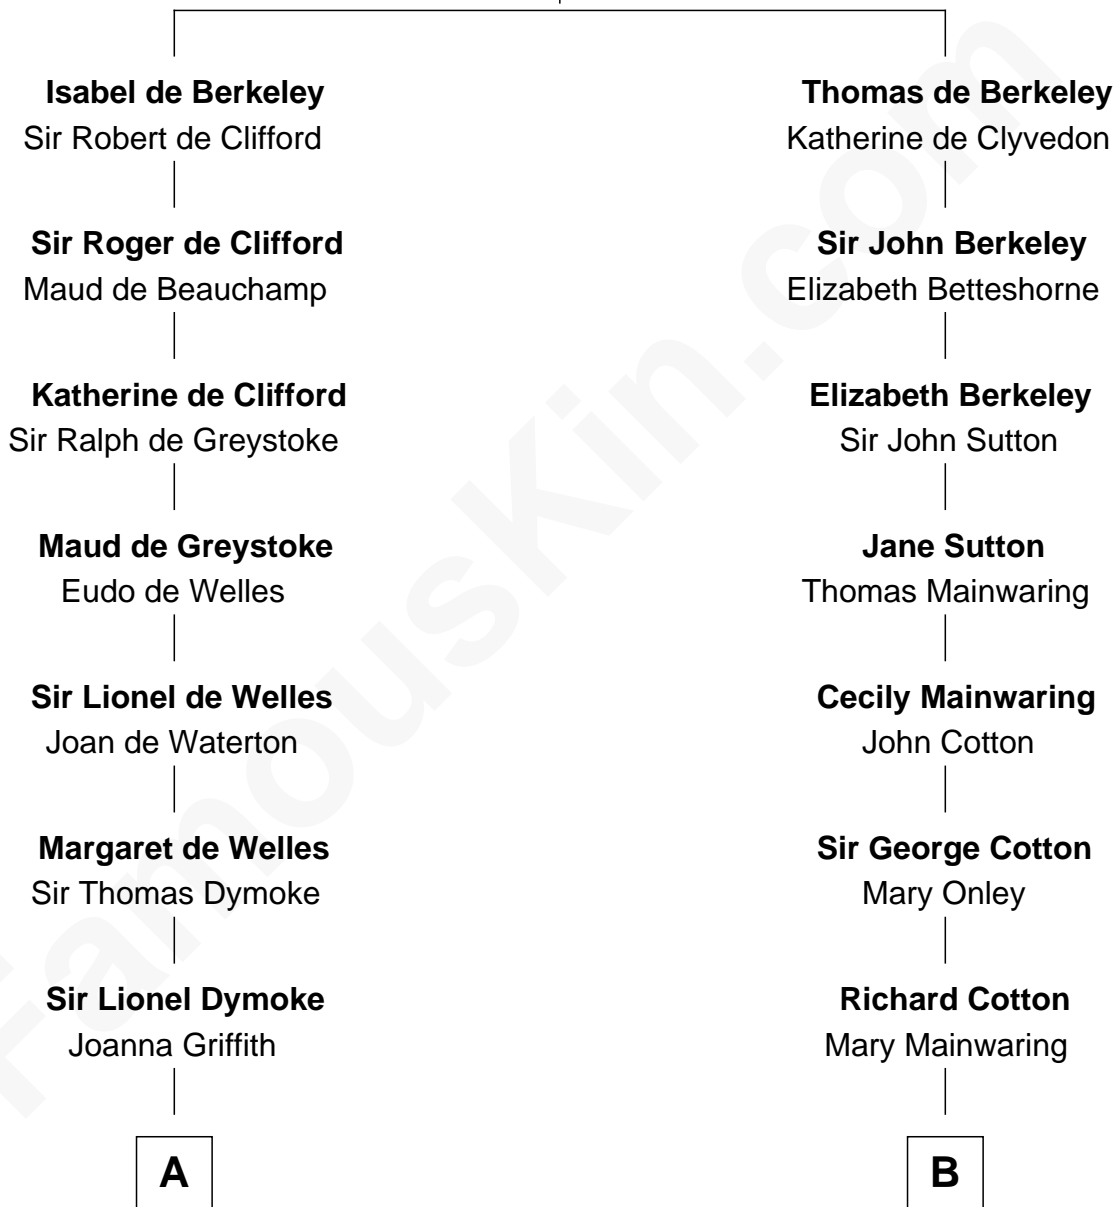

# FamousKin.com Relationship Chart of

**Robert Frost**

*Poet and Playwright*

17th cousin 2 times removed of

**Allen Dulles**

*5th Director of the C.I.A.*

**Sir Maurice de Berkeley**

Eve la Zouche

**C**

William Prescott Frost

Judith Colcord

William Prescott Frost

Isabella Moodie

**Robert Frost**

*Poet and Playwright*

FamousKin.com