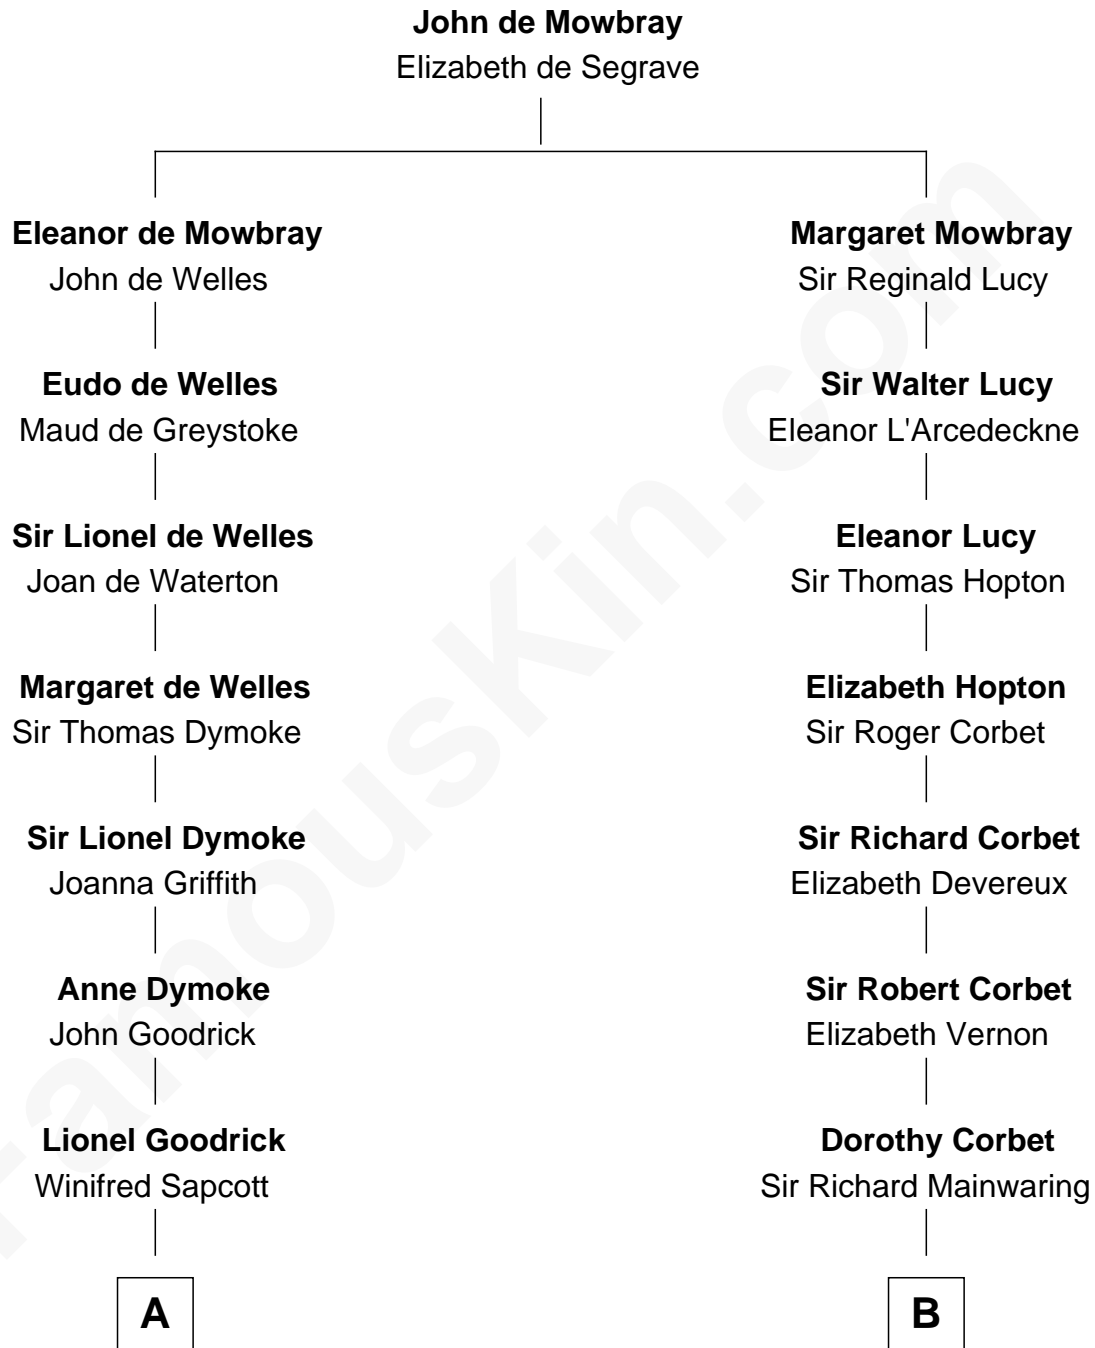

FamousKin.com Relationship Chart of

Robert Frost

Poet and Playwright

17th cousin 2 times removed of

Allen Dulles

5th Director of the C.I.A.

C

Harriet Lathrop Winslow

Rev. John Welsh Dulles

Allen Macy Dulles

Edith Foster

Allen Dulles

5th Director of the C.I.A.

FamousKin.com