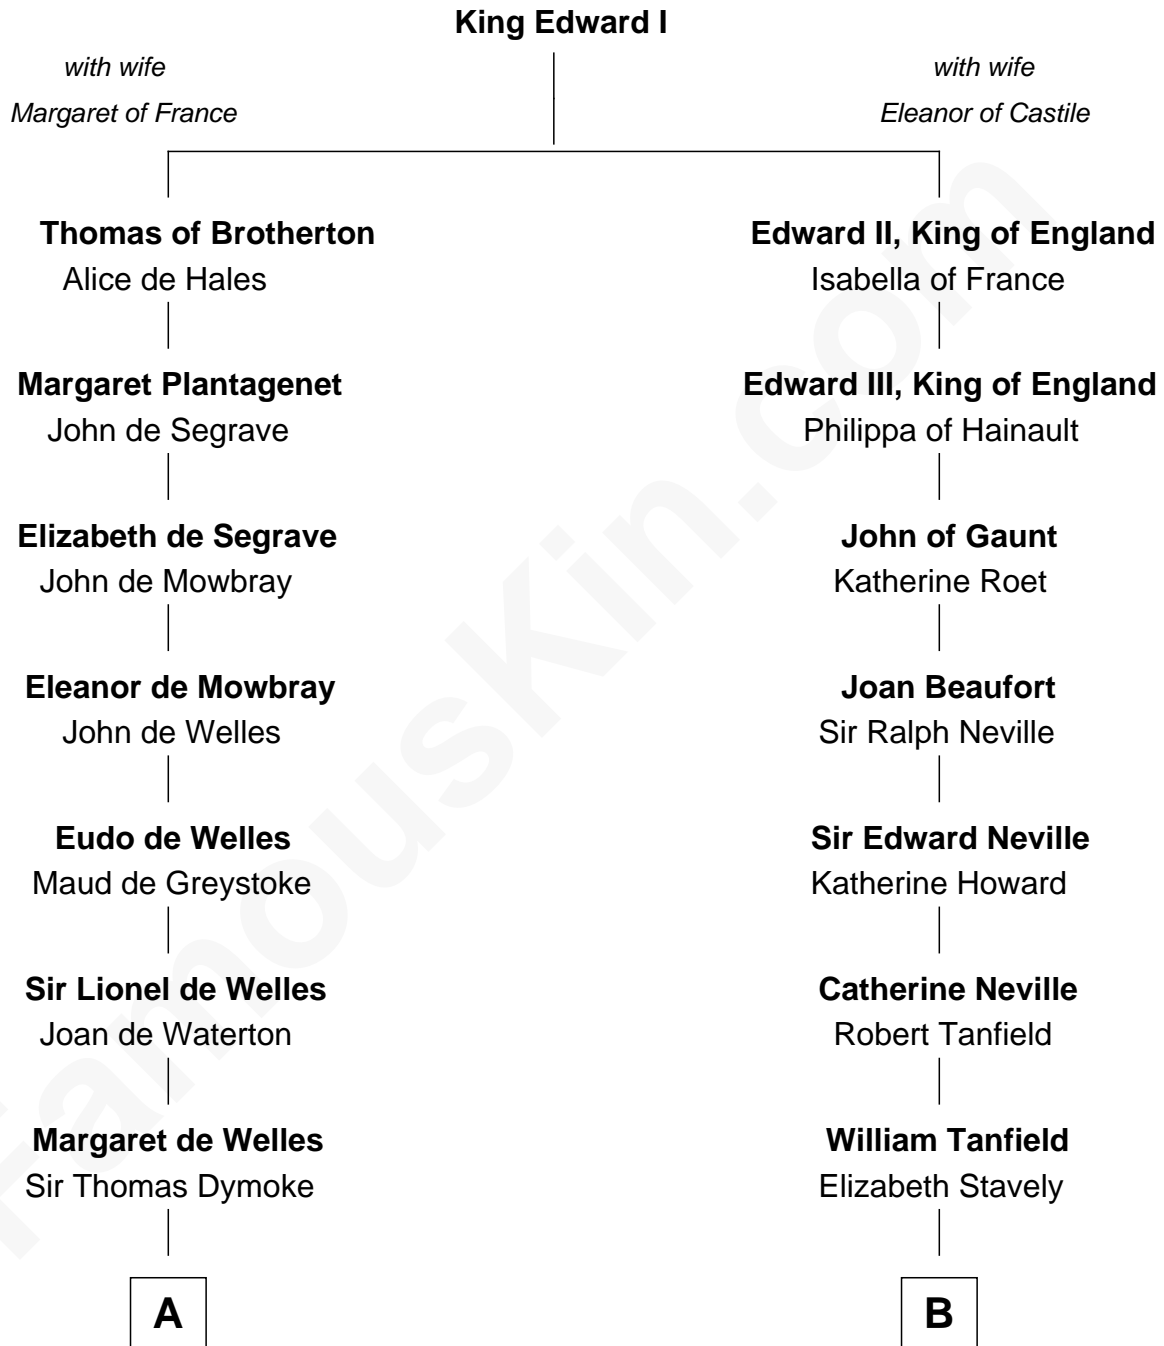

# FamousKin.com Relationship Chart of

**Robert Frost**

*Poet and Playwright*

20th cousin of

**Upton Sinclair**

*Pulitzer Prize Winning Novelist*

**C**

**Samuel Abbott Frost**

Mary Blunt

**William Prescott Frost**

Judith Colcord

**William Prescott Frost**

Isabella Moodie

**Robert Frost**

*Poet and Playwright*

**D**