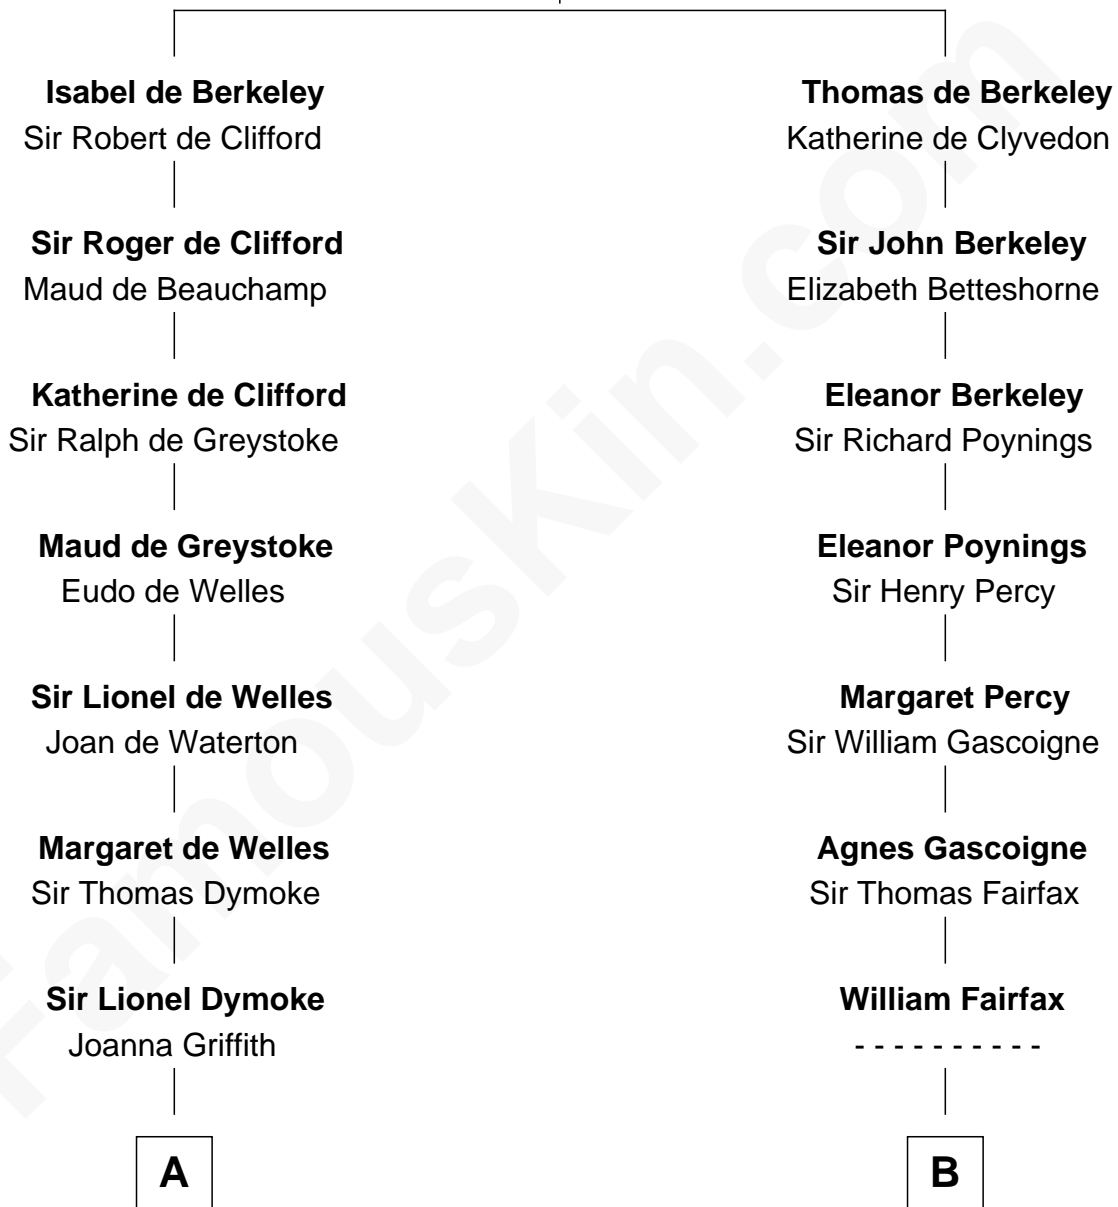

# FamousKin.com Relationship Chart of

**Robert Frost**

*Poet and Playwright*

19th cousin of

**Guy Ritchie**

*British Filmmaker*

**Sir Maurice de Berkeley**

Eve la Zouche

**C**

**William Prescott Frost**

Judith Colcord

**William Prescott Frost**

Isabella Moodie

**Robert Frost**

*Poet and Playwright*

**D**

**Doris Margaretta McLaughlin**

Stuart John Ritchie

**John Vivian Ritchie**

Amber Mary Parkinson

**Guy Ritchie**

*British Filmmaker*

FamousKin.com