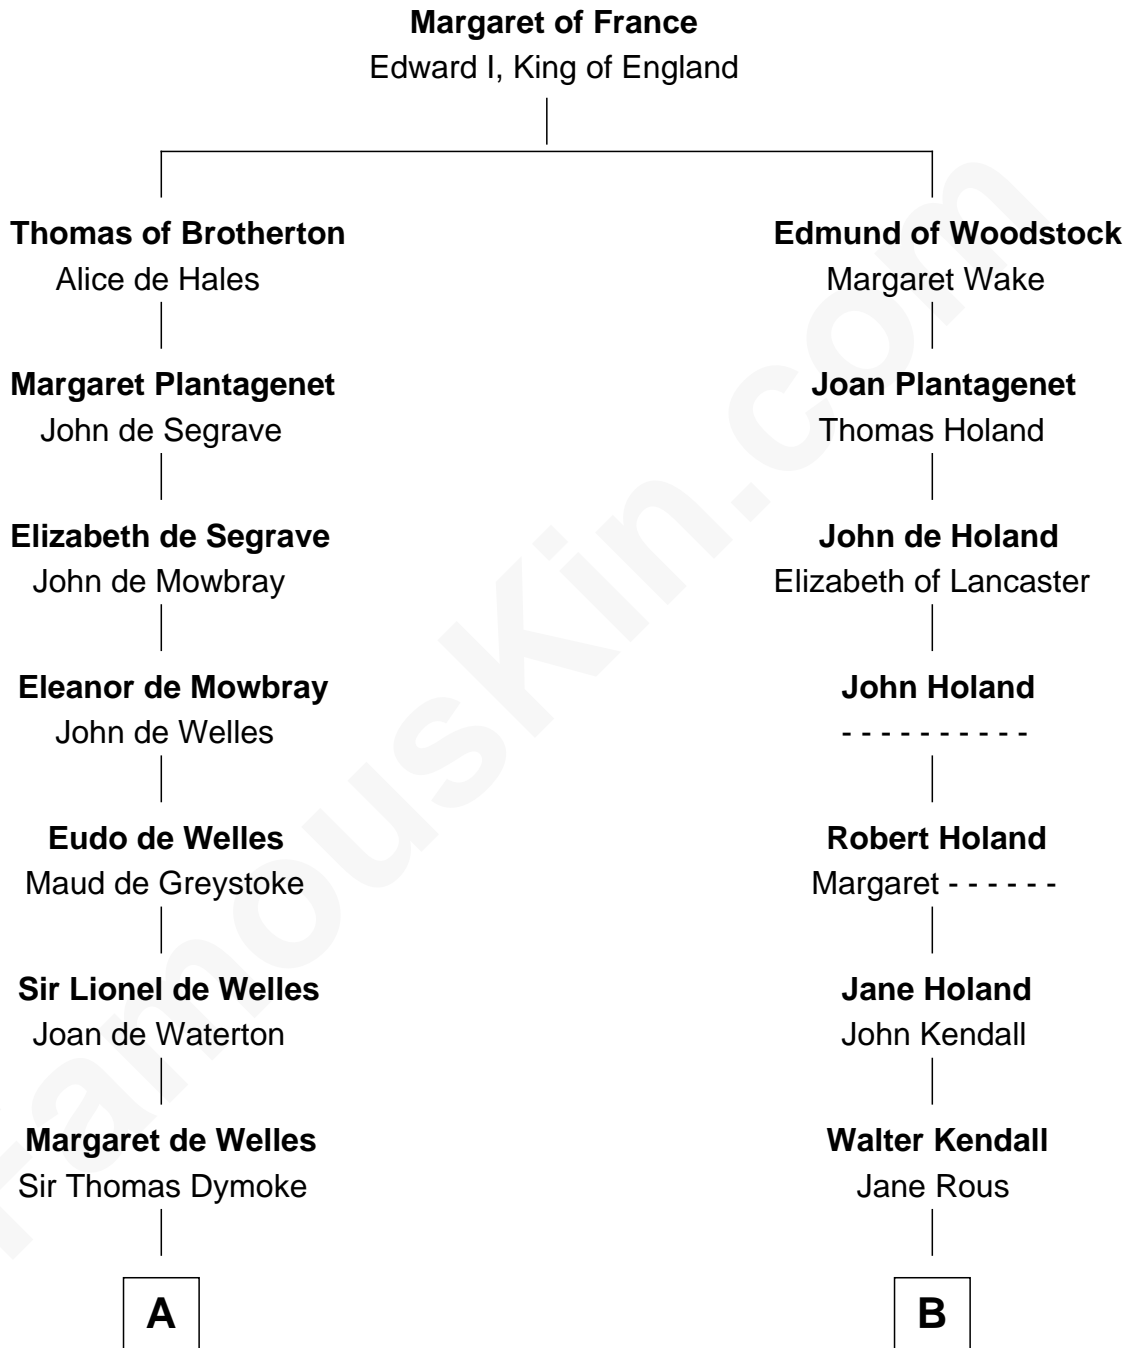

FamousKin.com Relationship Chart of

Robert Frost

Poet and Playwright

19th cousin 1 time removed of

Buckminster Fuller

Author, Architect, and Inventor

C

Samuel Abbott Frost