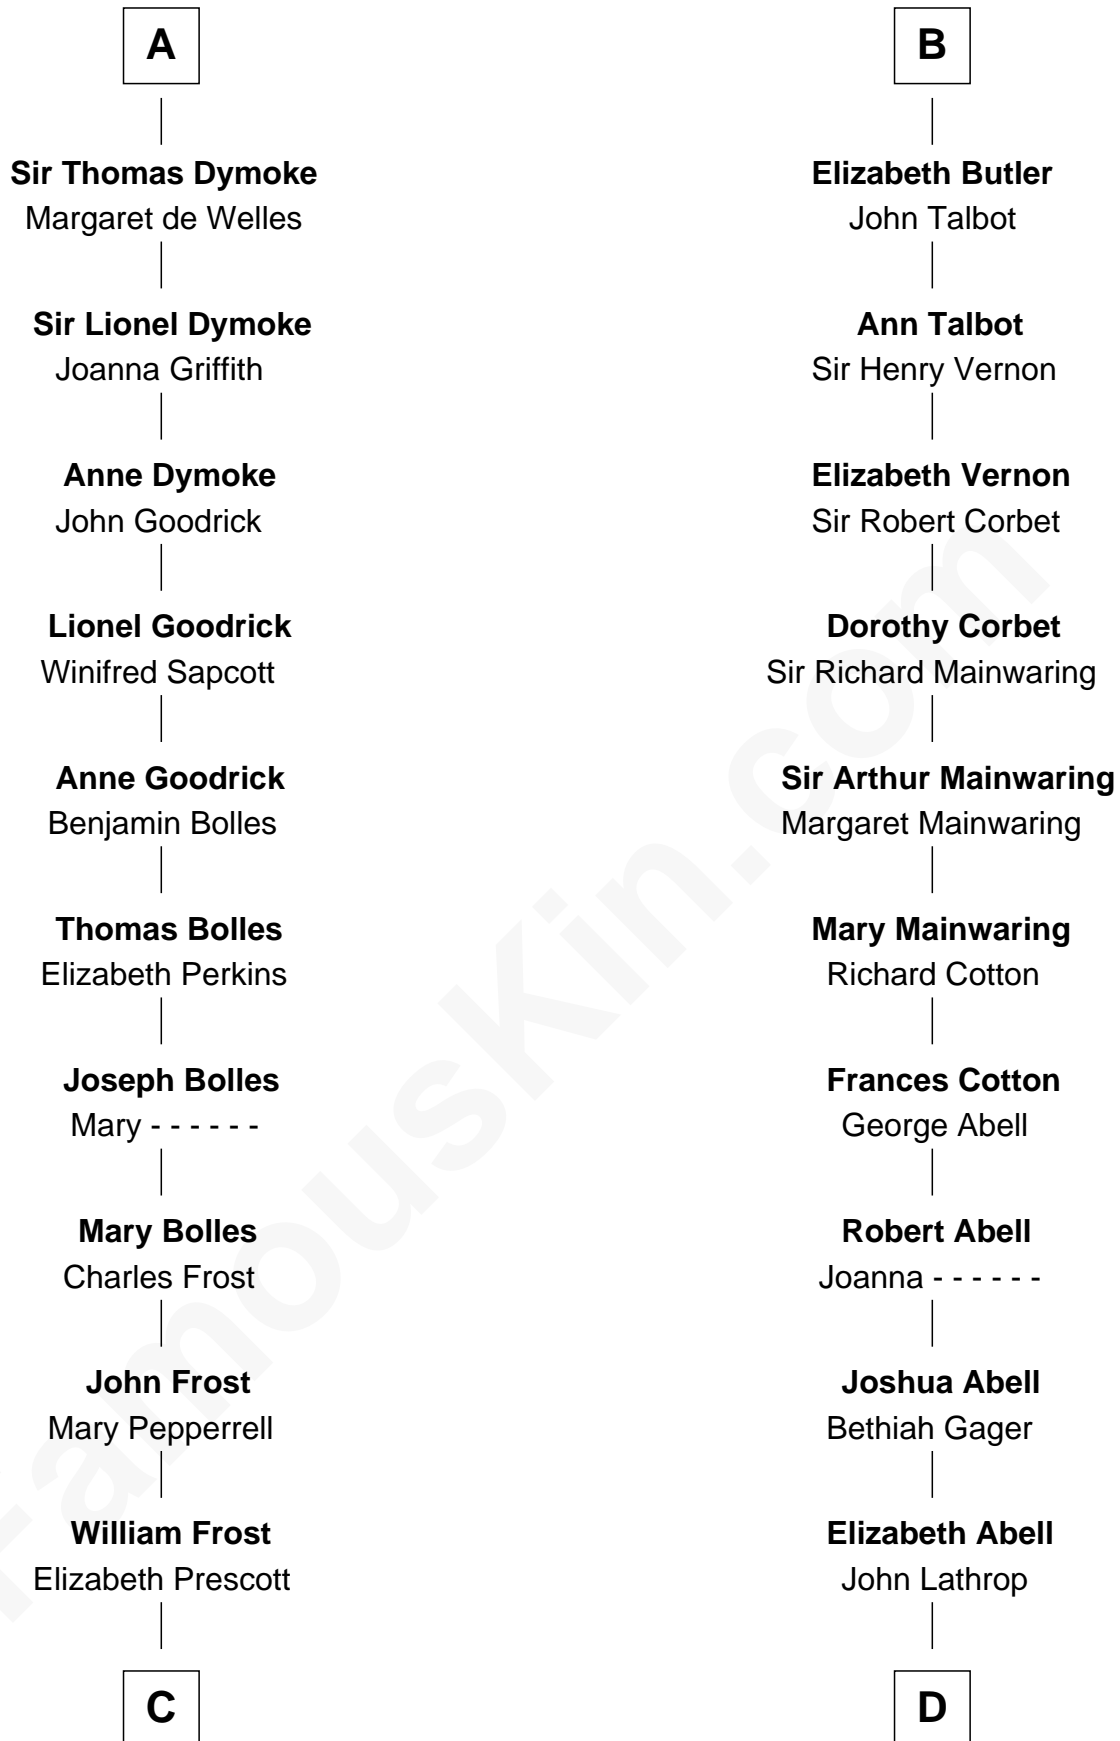

# FamousKin.com Relationship Chart of

**Robert Frost**

*Poet and Playwright*

21st cousin of

**Marjorie Post**

*Founder of General Foods*

**C**

**William Frost**

Sarah Holt

**Samuel Abbott Frost**

Mary Blunt

**William Prescott Frost**

Judith Colcord

**William Prescott Frost**

Isabella Moodie

**Robert Frost**

*Poet and Playwright*

**D**

**Azel Lathrop**

Elizabeth Hyde

**Erastus Lathrop**

Sarah Bailey

**Caroline Cushman Lathrop**

Charles Rollin Post