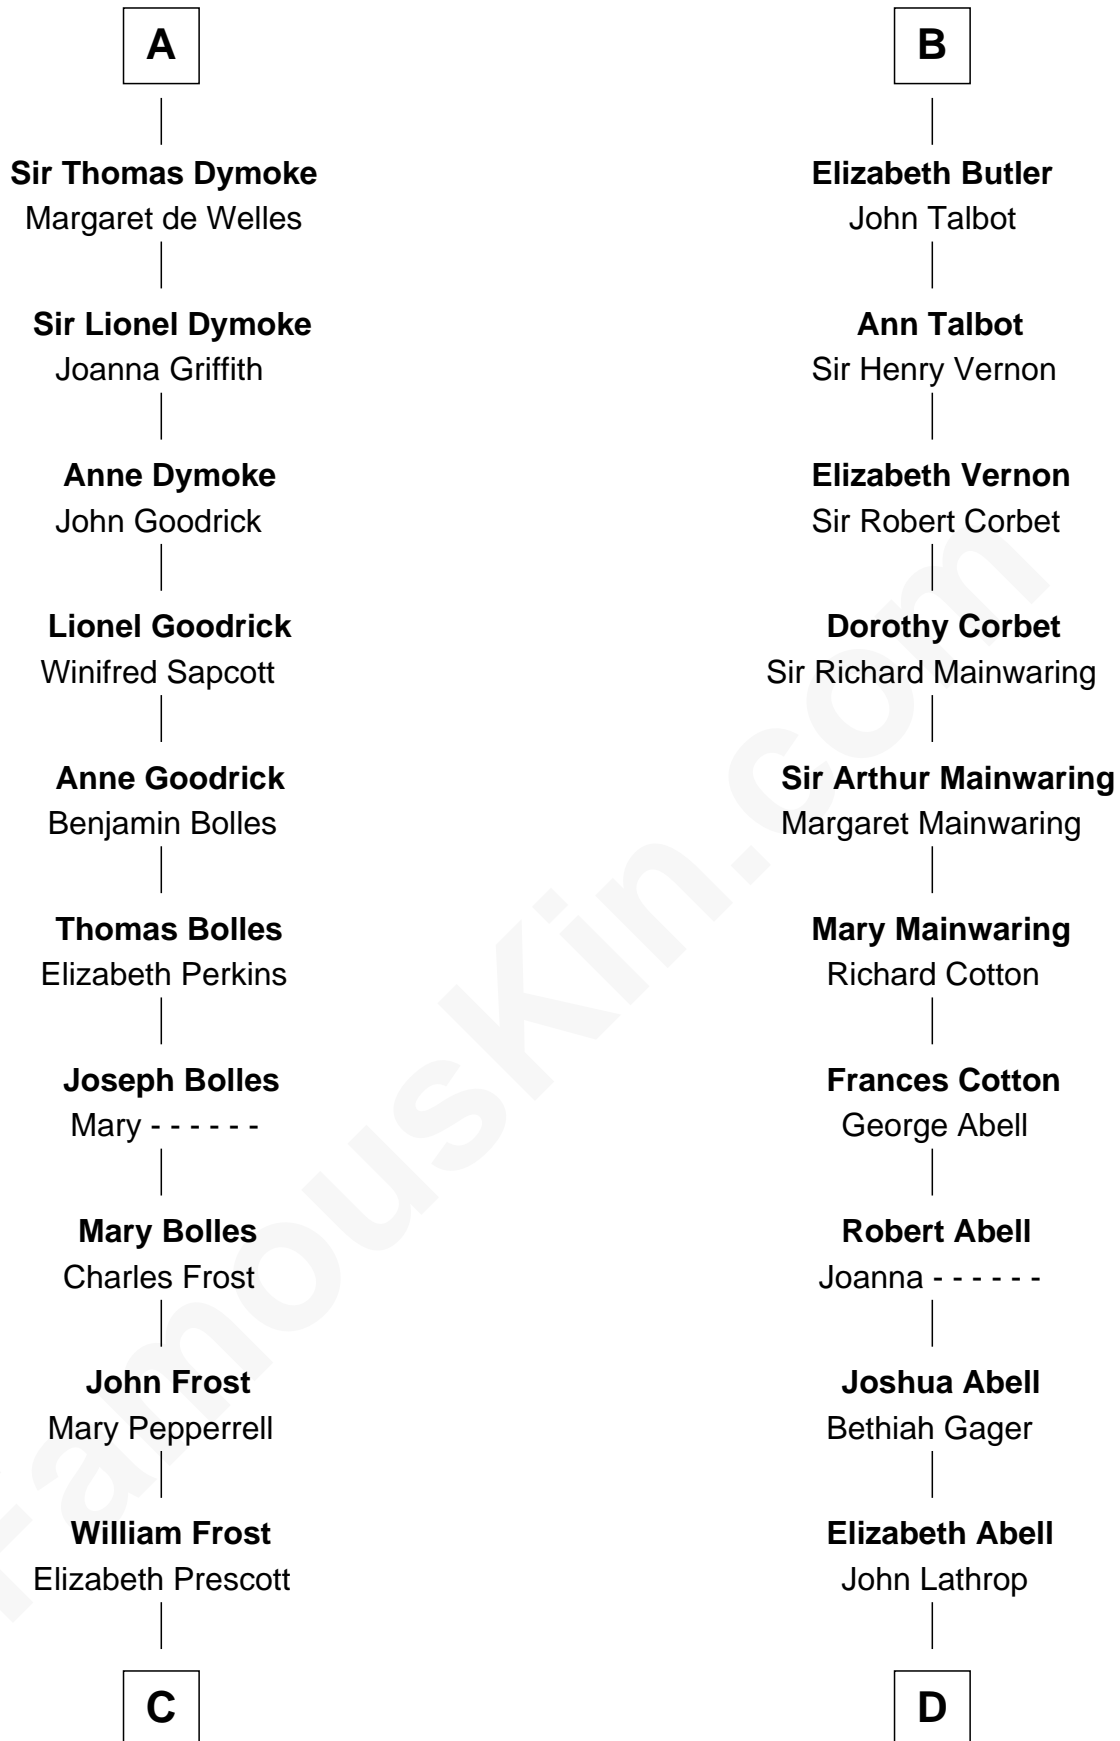

FamousKin.com Relationship Chart of

Robert Frost

Poet and Playwright

21st cousin of

Marjorie Post

Founder of General Foods

Reginald FitzPiers

C

William Frost

Sarah Holt

Samuel Abbott Frost

Mary Blunt

William Prescott Frost

Judith Colcord

William Prescott Frost

Isabella Moodie