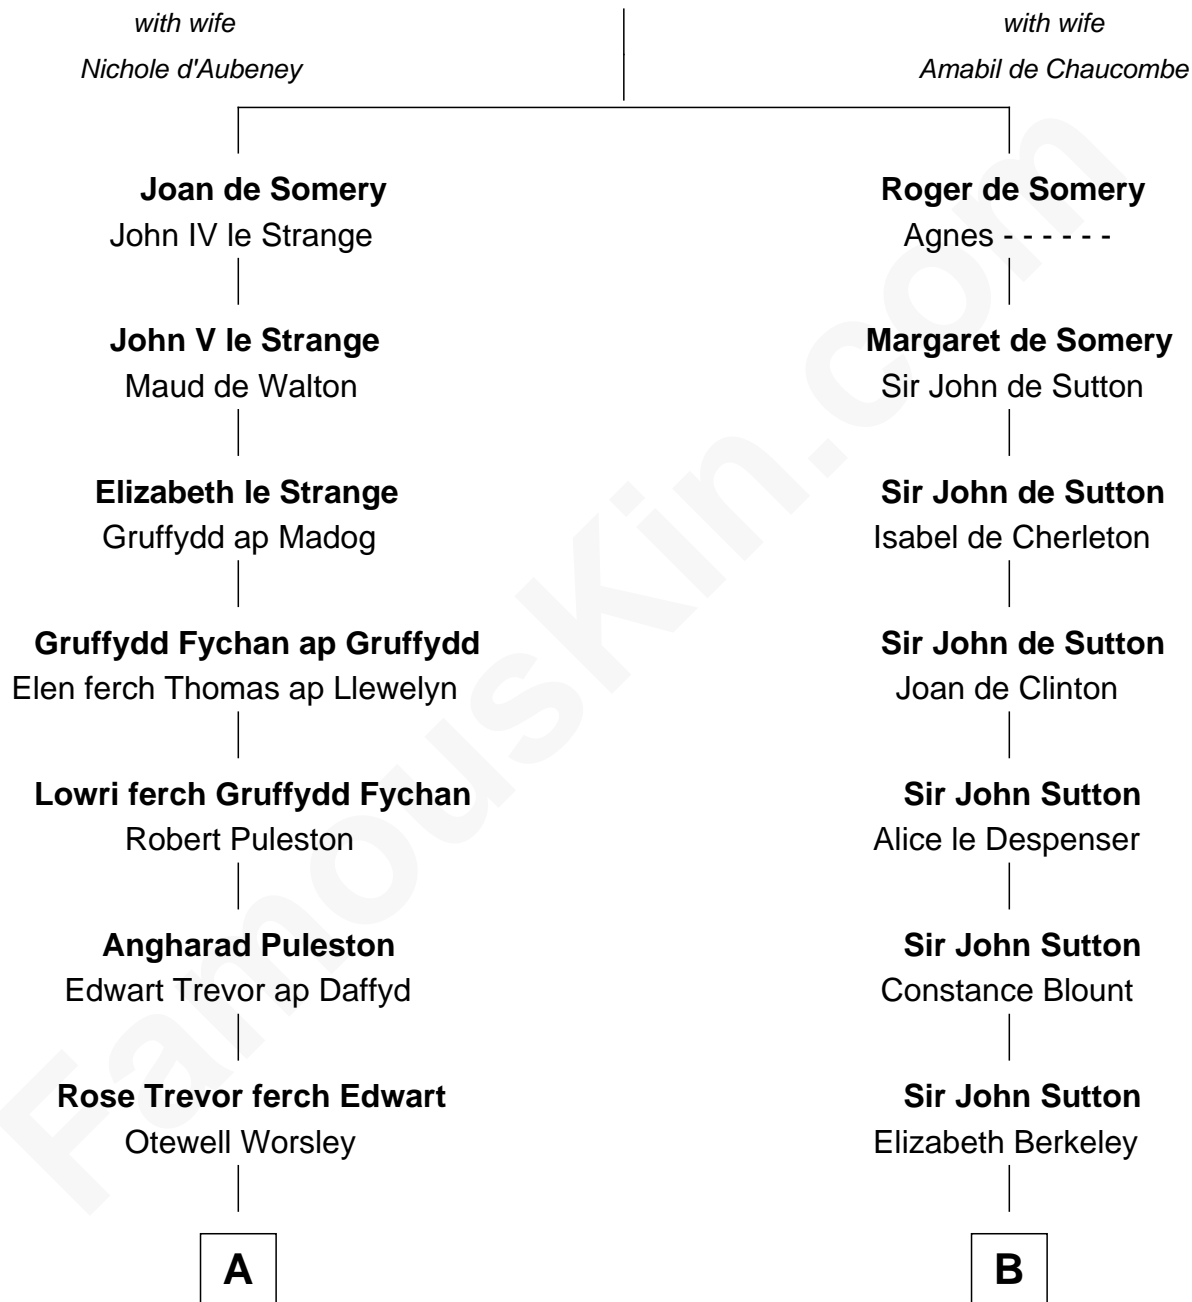

FamousKin.com Relationship Chart of

Robert Frost

Poet and Playwright

18th cousin 2 times removed of

C. W. Post

Founder of Post Cereals

Sir Roger de Somery

C

Samuel Abbott Frost

Mary Blunt

William Prescott Frost

Judith Colcord

William Prescott Frost

Isabella Moodie

Robert Frost

Poet and Playwright