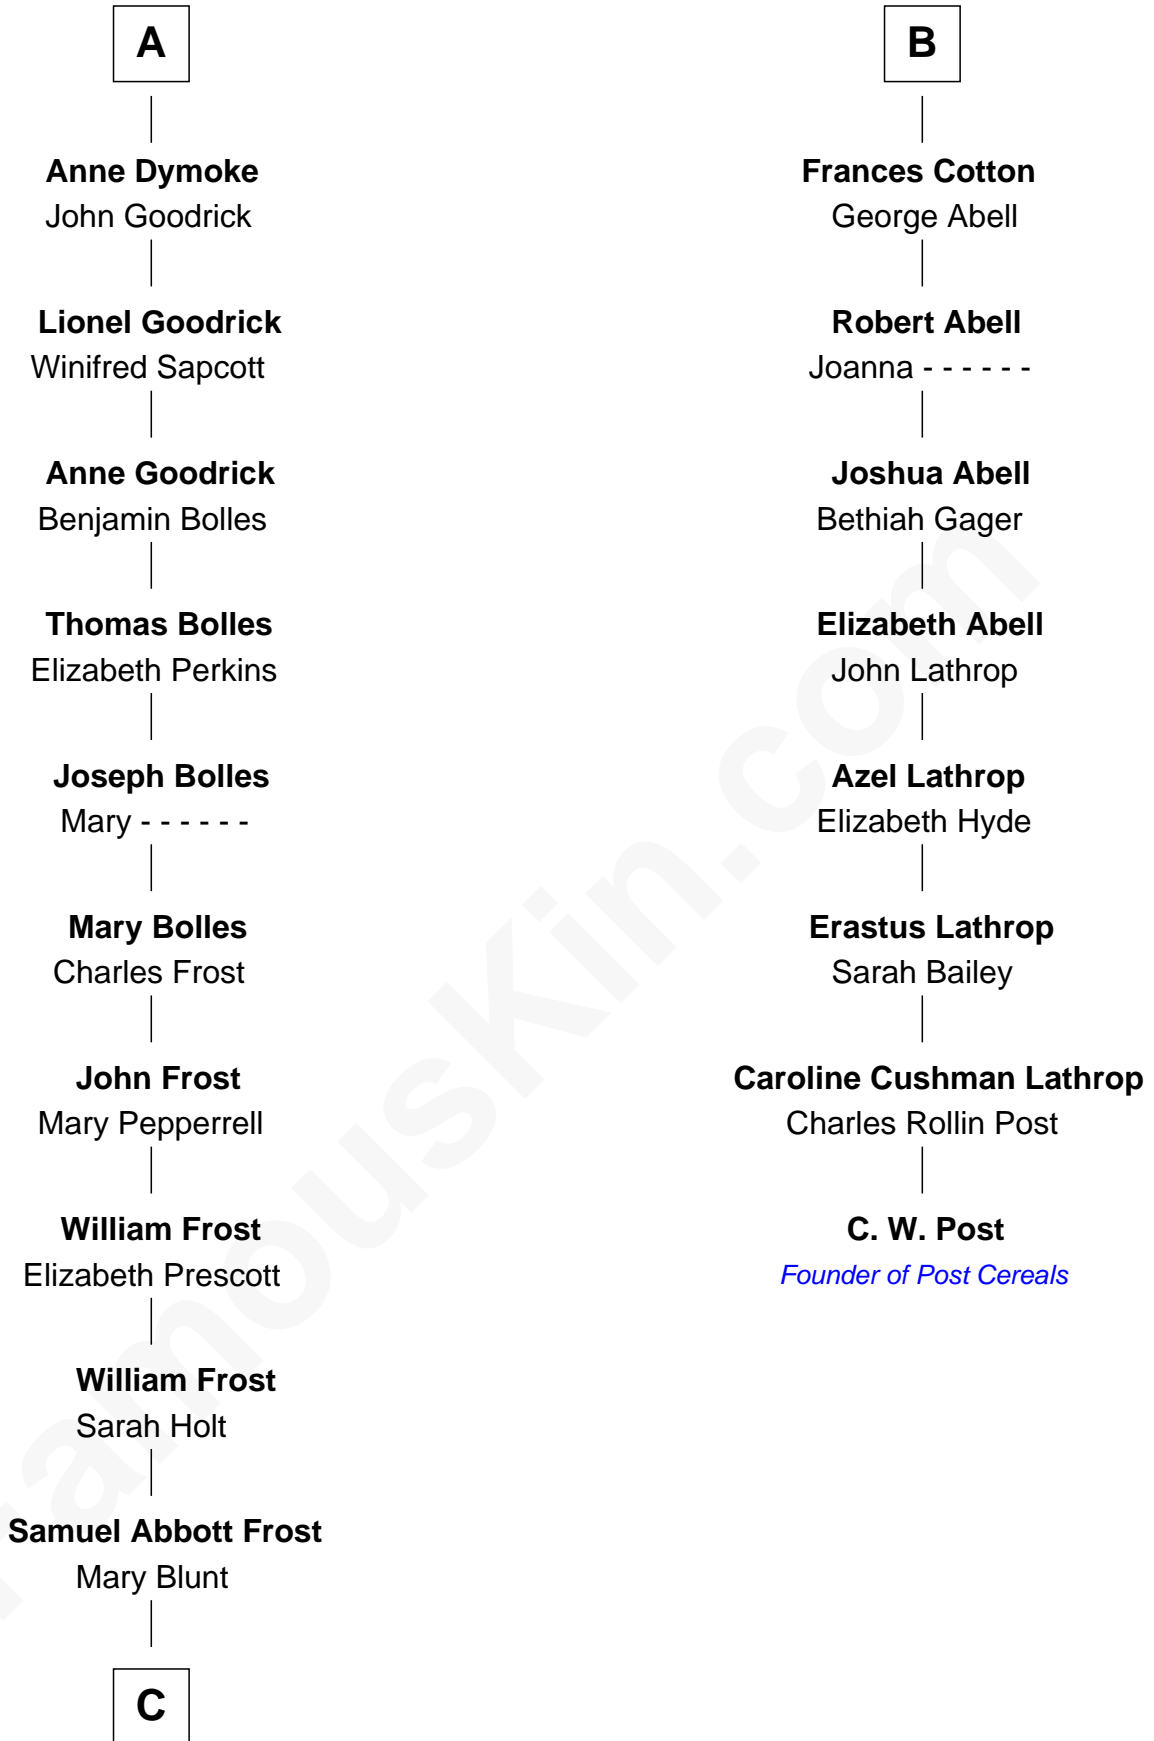

FamousKin.com Relationship Chart of

Robert Frost

Poet and Playwright

14th cousin 5 times removed of

C. W. Post

Founder of Post Cereals

Sir Maurice de Berkeley

Eve la Zouche