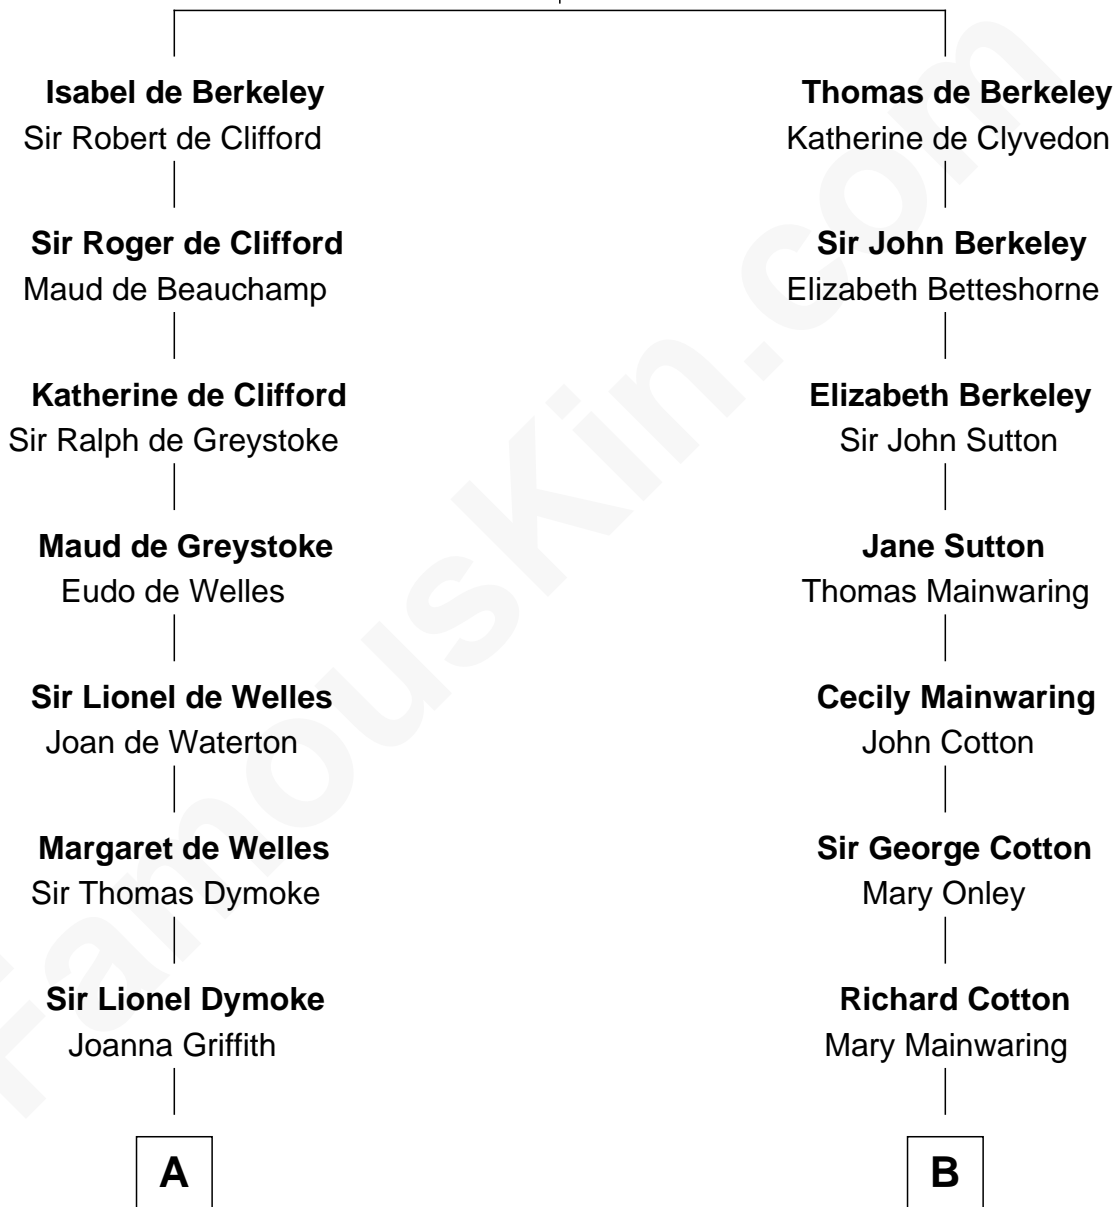

FamousKin.com Relationship Chart of

Robert Frost

Poet and Playwright

14th cousin 5 times removed of

C. W. Post

Founder of Post Cereals

Sir Maurice de Berkeley

Eve la Zouche