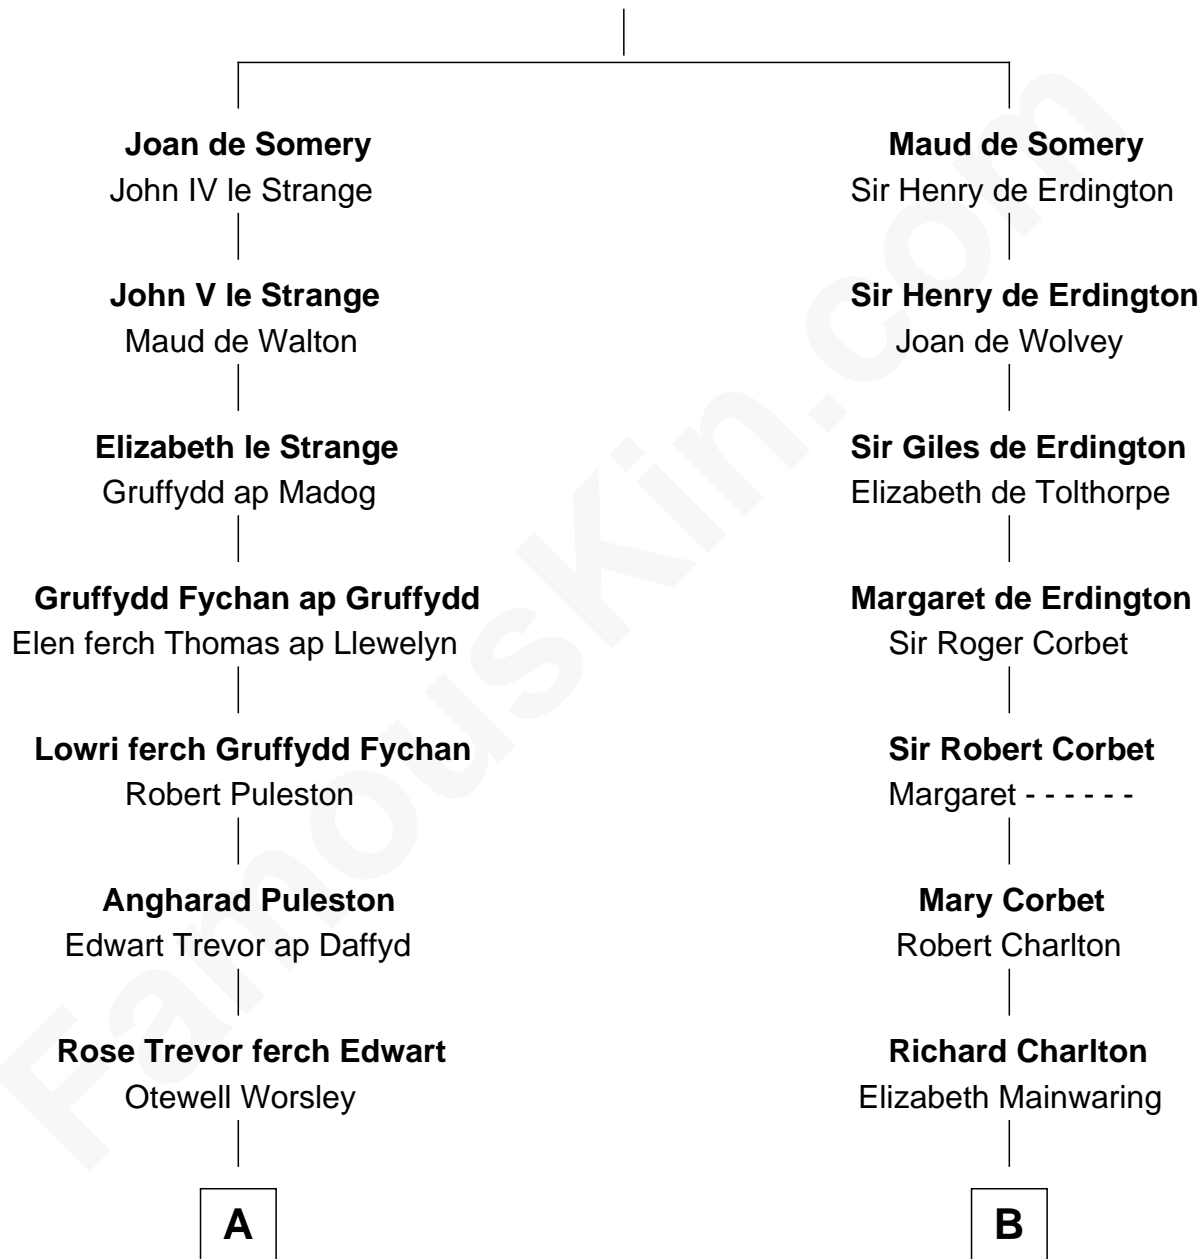

FamousKin.com Relationship Chart of

Robert Frost

Poet and Playwright

17th cousin 3 times removed of

Henry Lee III

9th Governor of Virginia

Sir Roger de Somery

Nichole d'Aubenev

C

—
Samuel Abbott Frost

Mary Blunt

—
William Prescott Frost

Judith Colcord

—
William Prescott Frost

Isabella Moodie

—
Robert Frost