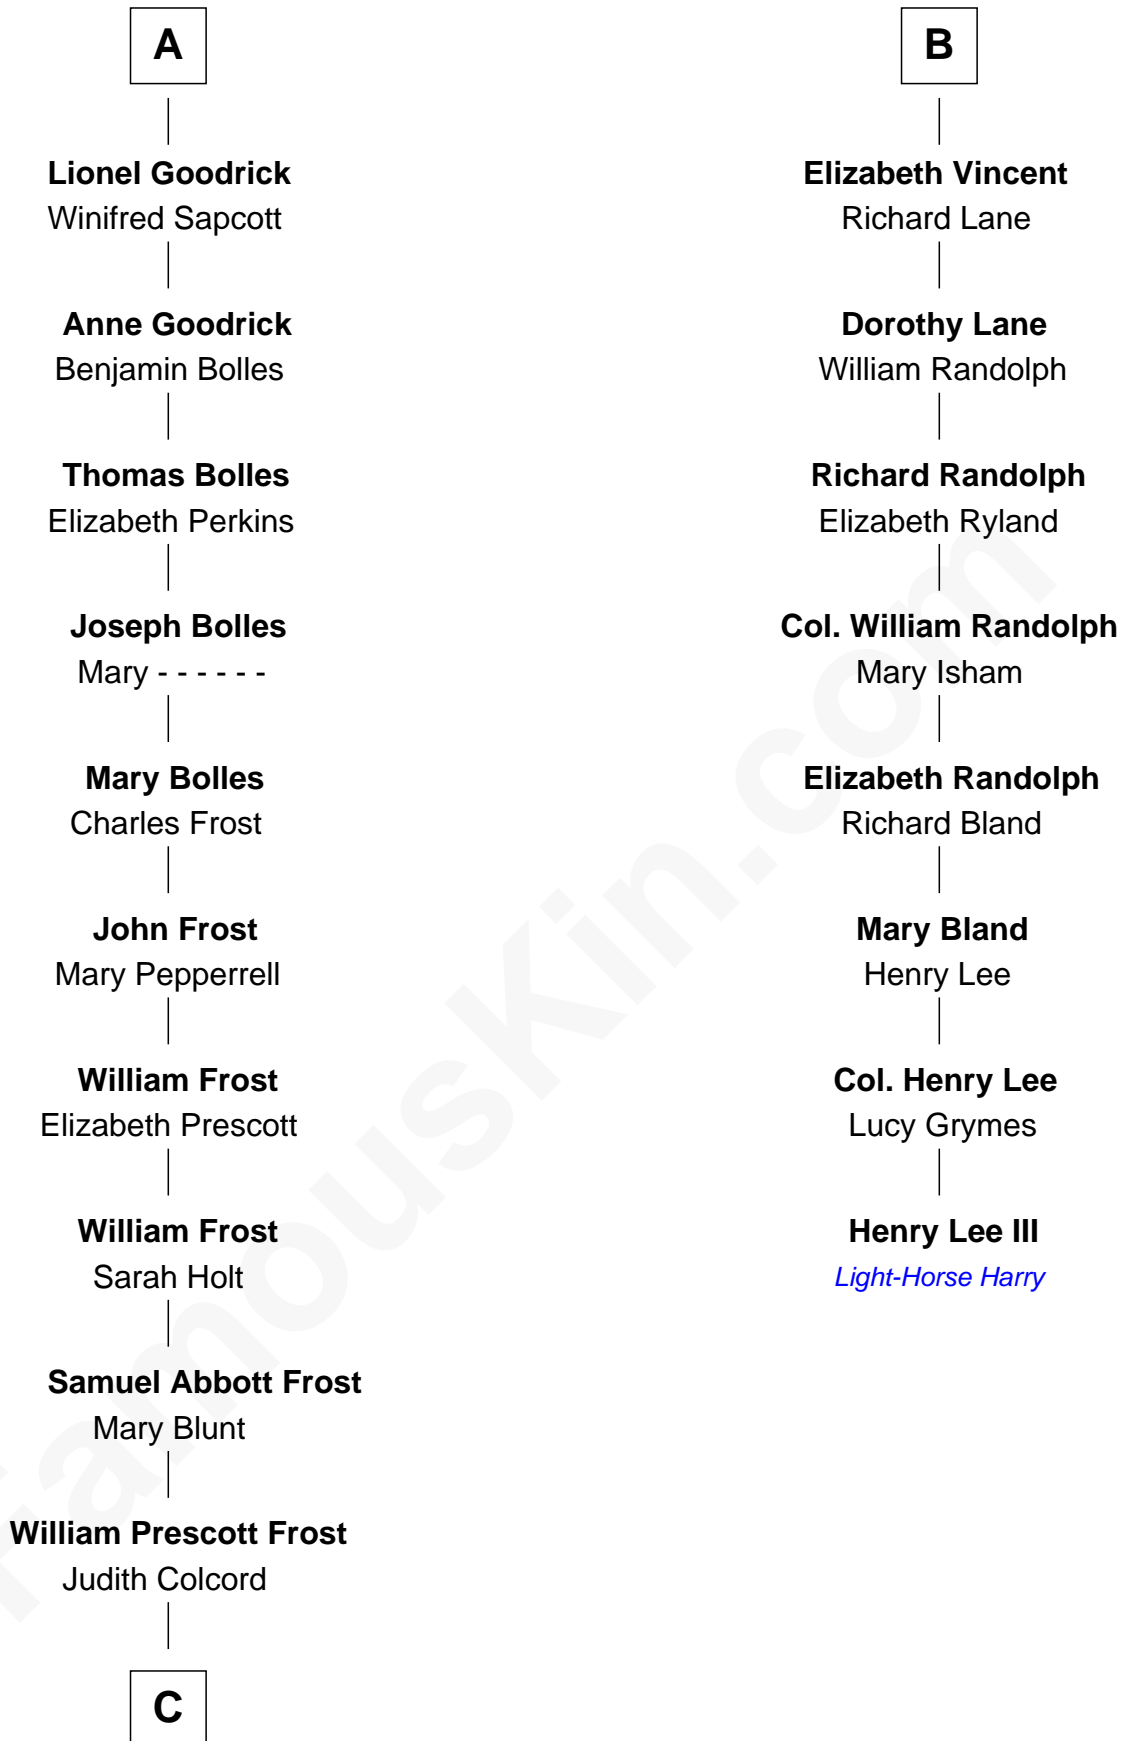

FamousKin.com Relationship Chart of

Robert Frost

Poet and Playwright

14th cousin 4 times removed of

Henry Lee III

9th Governor of Virginia

C

William Prescott Frost