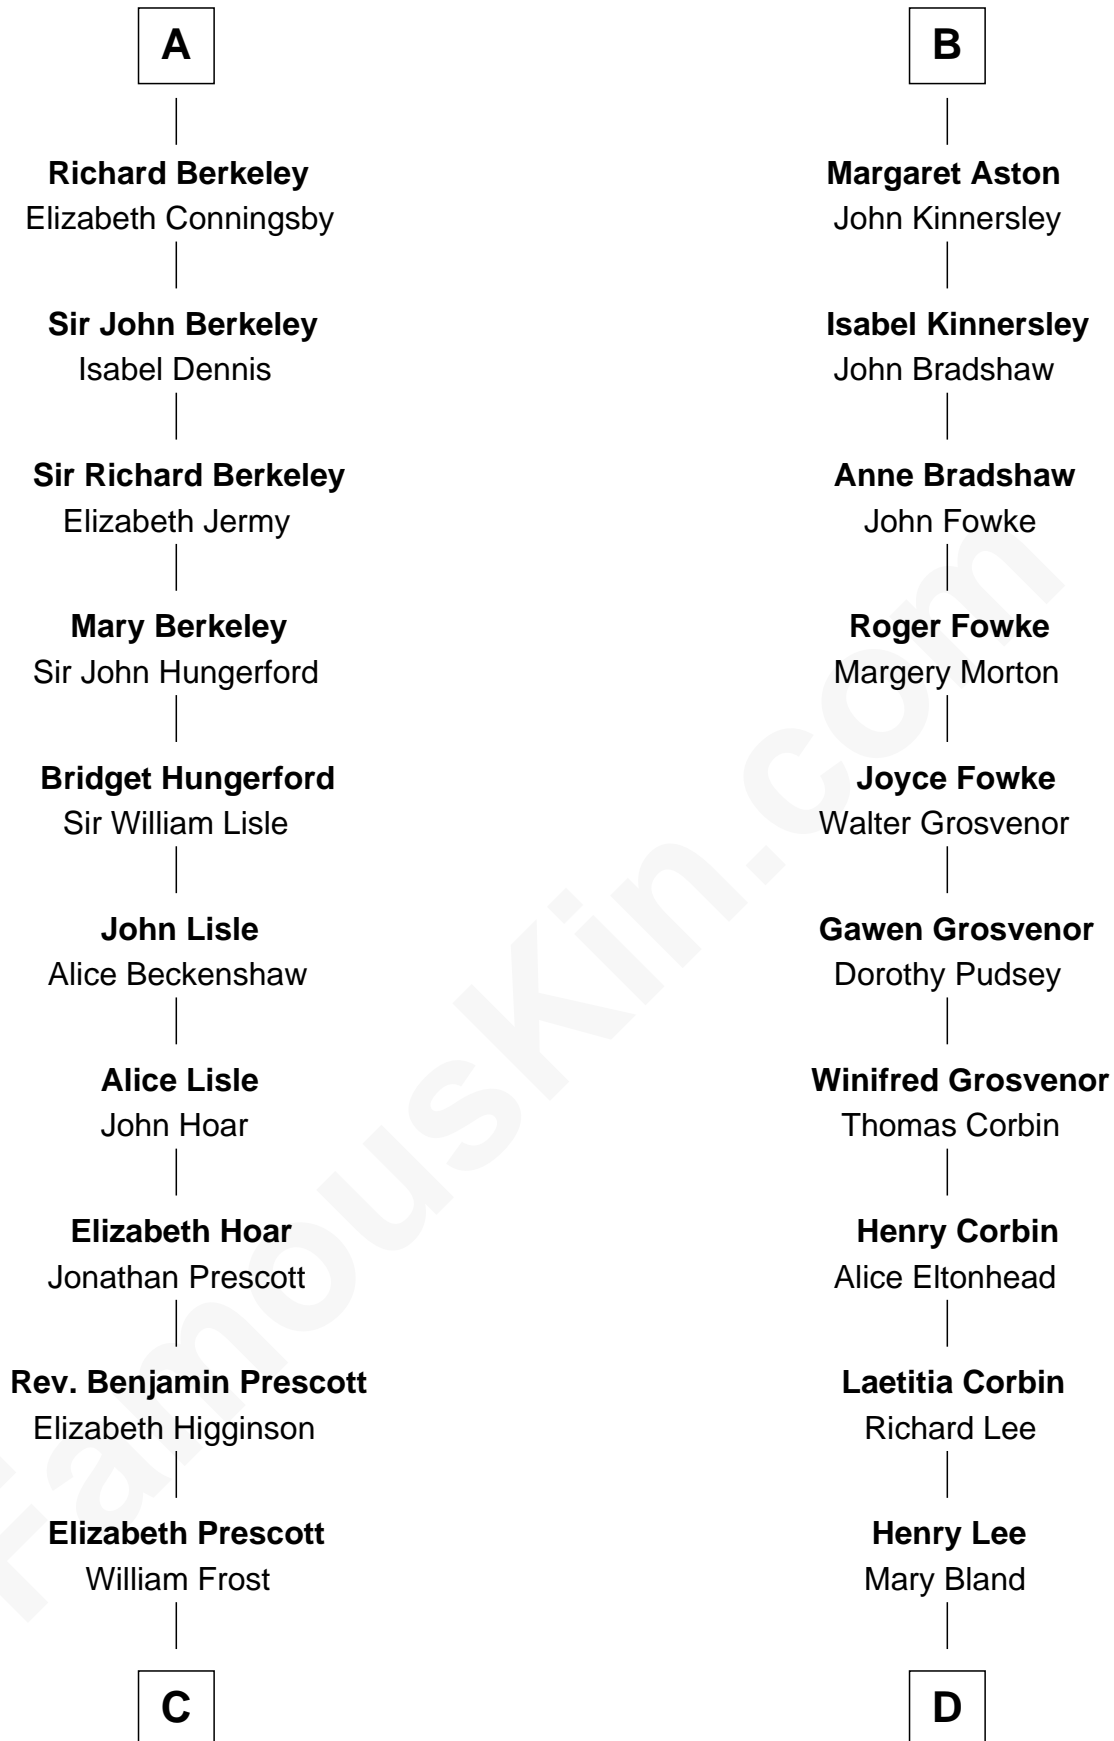

# FamousKin.com Relationship Chart of

**Robert Frost**

*Poet and Playwright*

19th cousin 2 times removed of

**General Robert E. Lee**

*Confederate Army - U.S. Civil War*

**John de Botetourte**

Maud FitzThomas

**Ada de Botetourte**  
Sir John de St. Philibert

**Maud de St. Philibert**  
Sir Warin Trussell

**Maud Trussell**  
Sir John de Hastang

**Maud de Hastang**  
Ralph Stafford

**Sir Humphrey Stafford**  
Elizabeth Burdet

**Sir Humphrey Stafford**  
Eleanor Aylesbury

**Anne Stafford**  
Sir William Berkeley

**A**

**Thomas de Botetourte**

Joan de Somery

**John de Botetourte**  
Joyce la Zouche de Mortimer

**Joyce de Botetourte**  
Sir Baldwin Freville

**Sir Baldwin Freville**  
Maude le Scrope

**Joyce Freville**  
Sir Roger Aston

**Sir Robert Aston**  
Isabel Brereton

**John Aston**  
Elizabeth Delves

**B**

**C**

**William Frost**

Sarah Holt