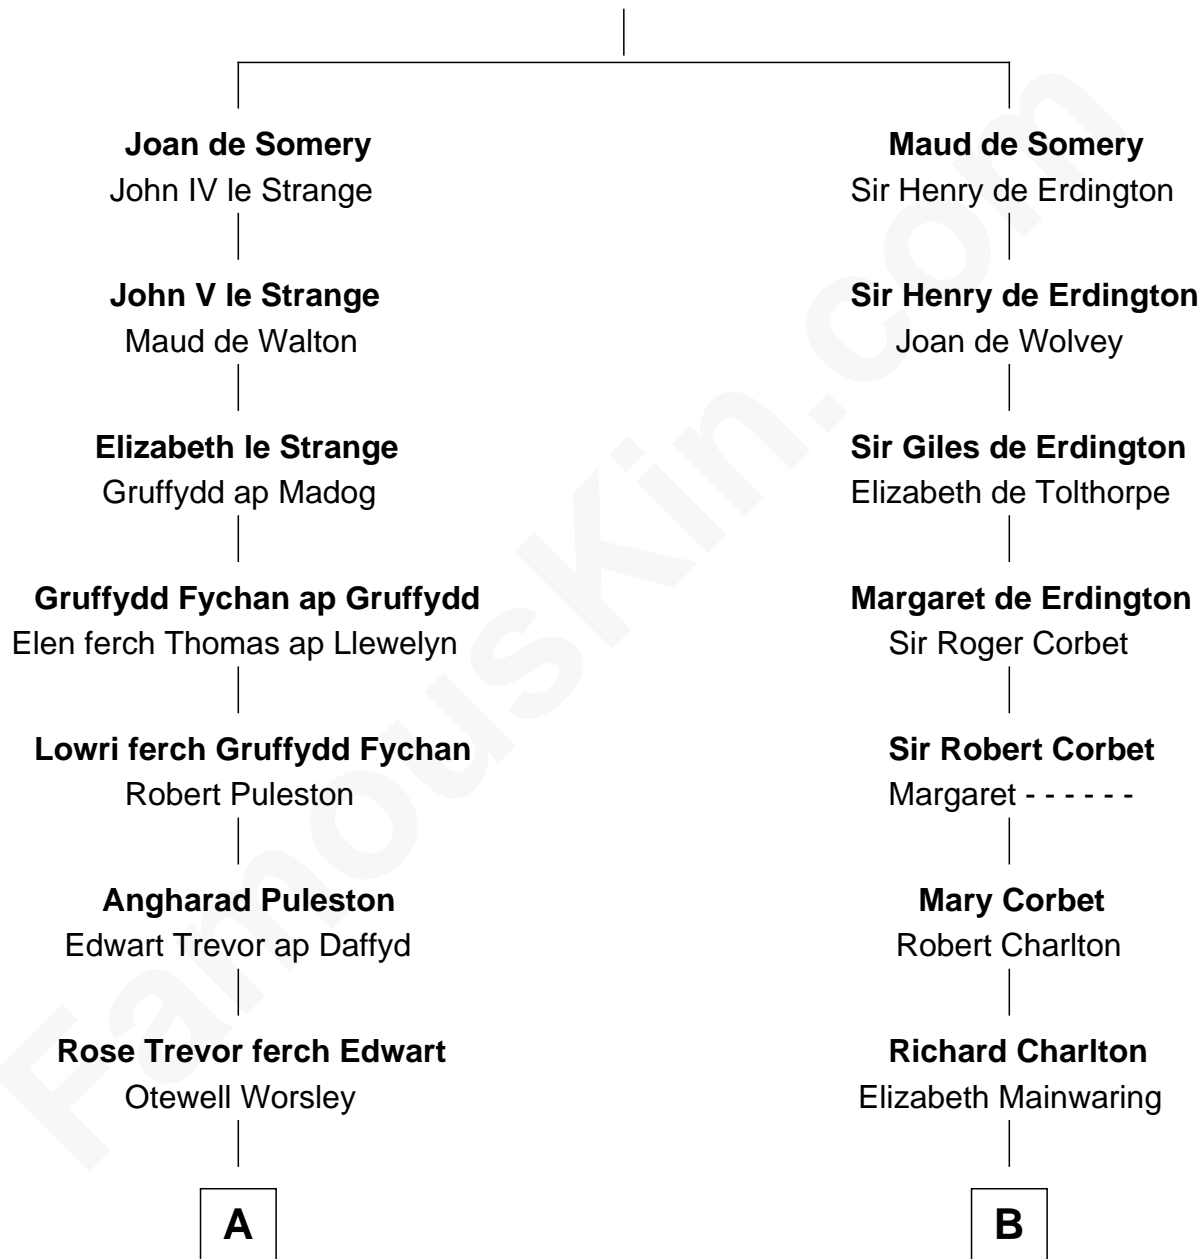

FamousKin.com Relationship Chart of

Robert Frost

Poet and Playwright

18th cousin 2 times removed of

General Robert E. Lee

Confederate Army - U.S. Civil War

Sir Roger de Somery

Nichole d'Aubenev

C

Samuel Abbott Frost

Mary Blunt

William Prescott Frost

Judith Colcord

William Prescott Frost

Isabella Moodie

Robert Frost