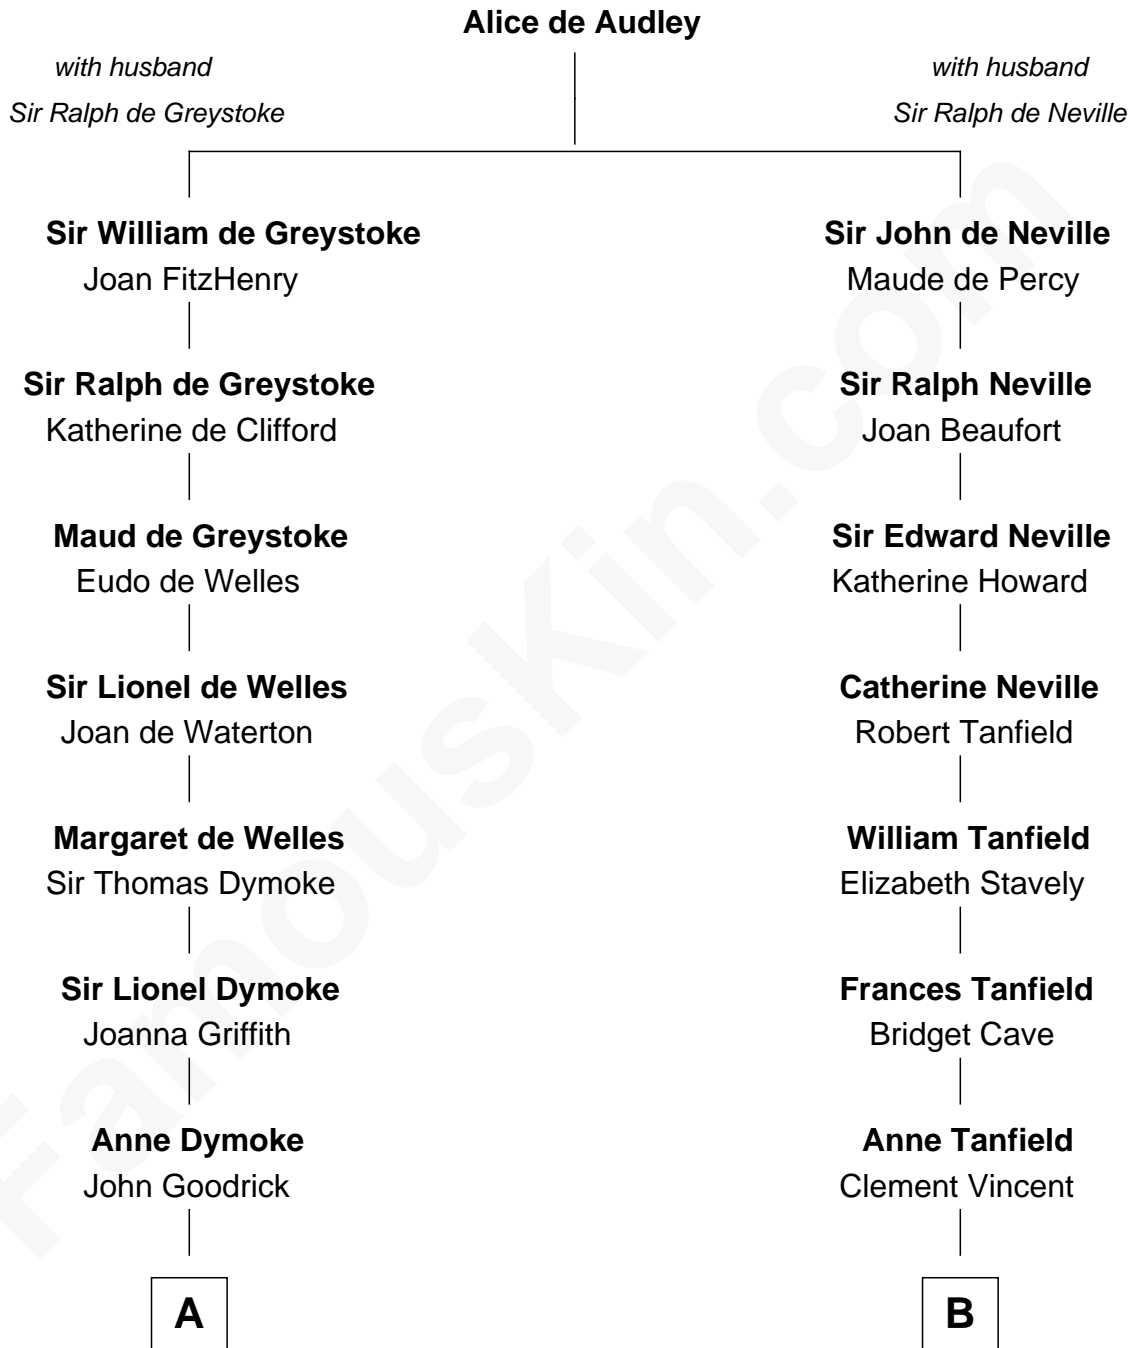

FamousKin.com Relationship Chart of

Robert Frost

Poet and Playwright

15th cousin 3 times removed of

General Robert E. Lee

Confederate Army - U.S. Civil War

C

William Prescott Frost