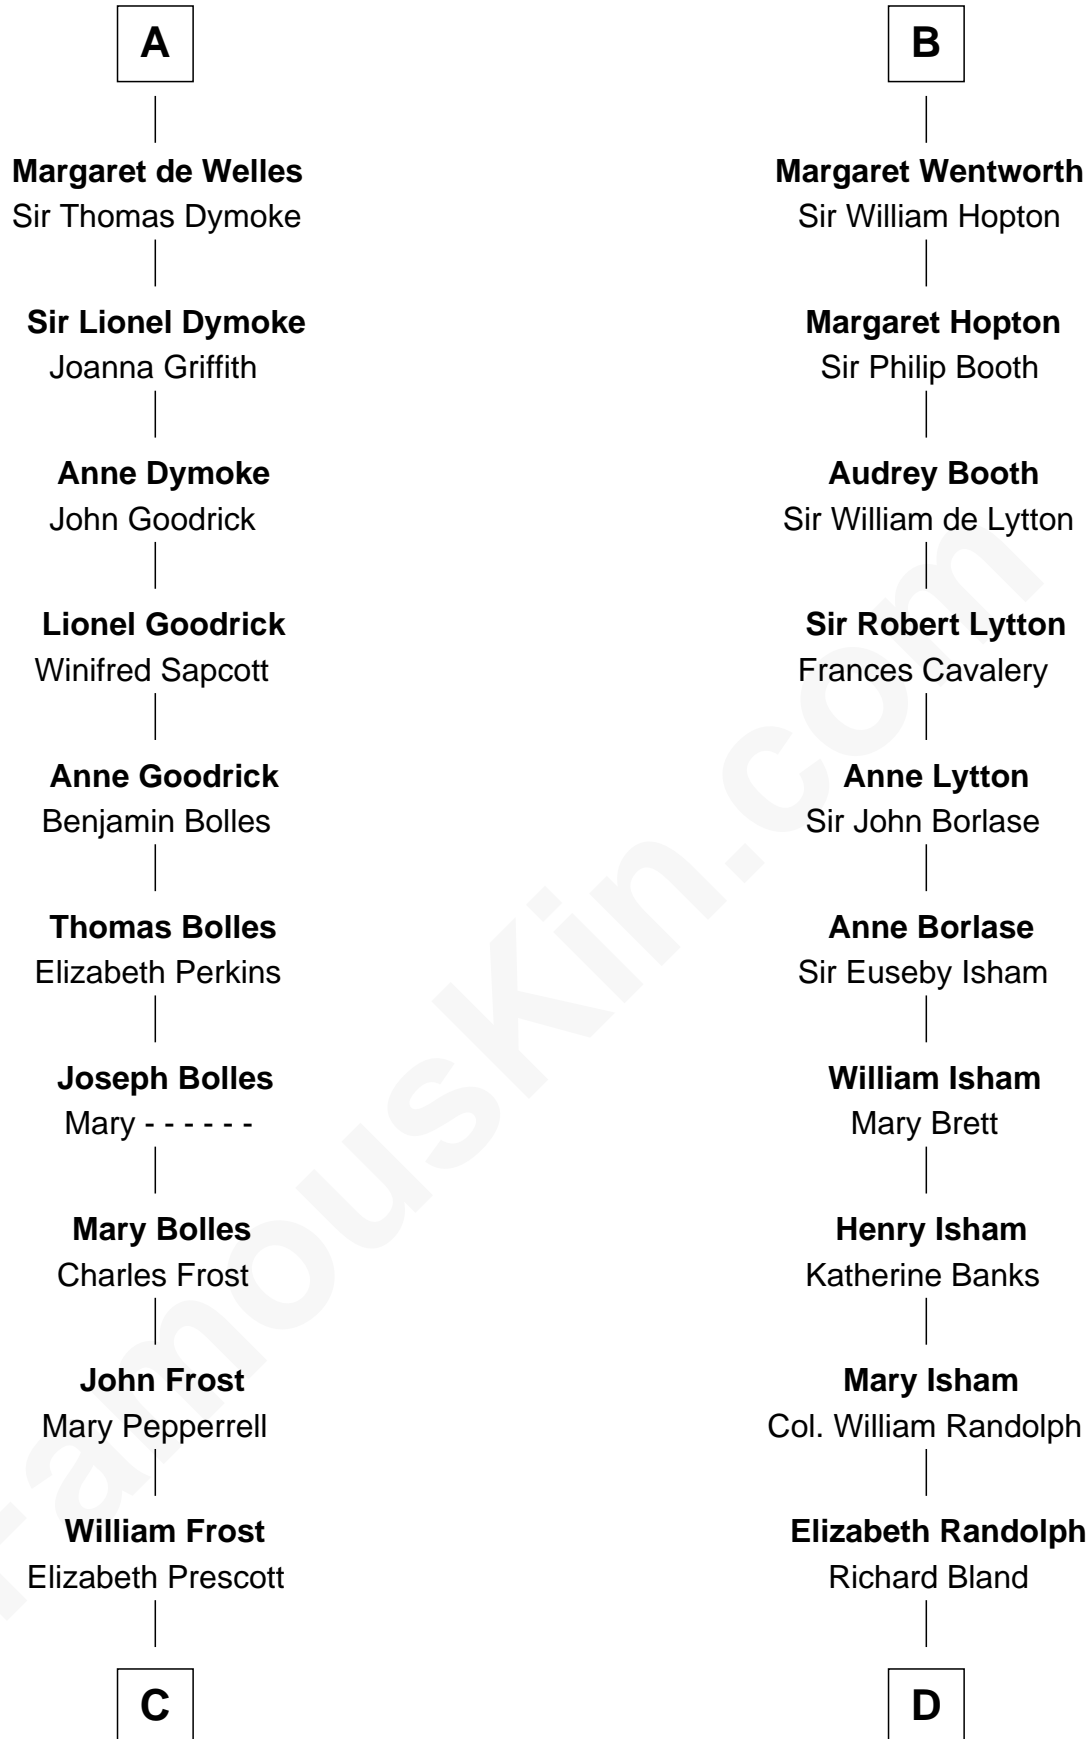

FamousKin.com Relationship Chart of

Robert Frost

Poet and Playwright

20th cousin 1 time removed of

General Robert E. Lee

Confederate Army - U.S. Civil War

Sir William de Ferrers

*with wife
Margaret de Quincy*

John Deincourt

Sir Roger de Clifford
Maud de Beauchamp

Sir William Deincourt
Milicent la Zouche

Katherine de Clifford
Sir Ralph de Greystoke

Margaret Deincourt
Sir Robert de Tibetot

Maud de Greystoke
Eudo de Welles

Elizabeth de Tibetot
Sir Philip le Despencer

Sir Lionel de Welles
Joan de Waterton

Margery Despencer
Sir Roger Wentworth

A

B

C

William Frost

Sarah Holt