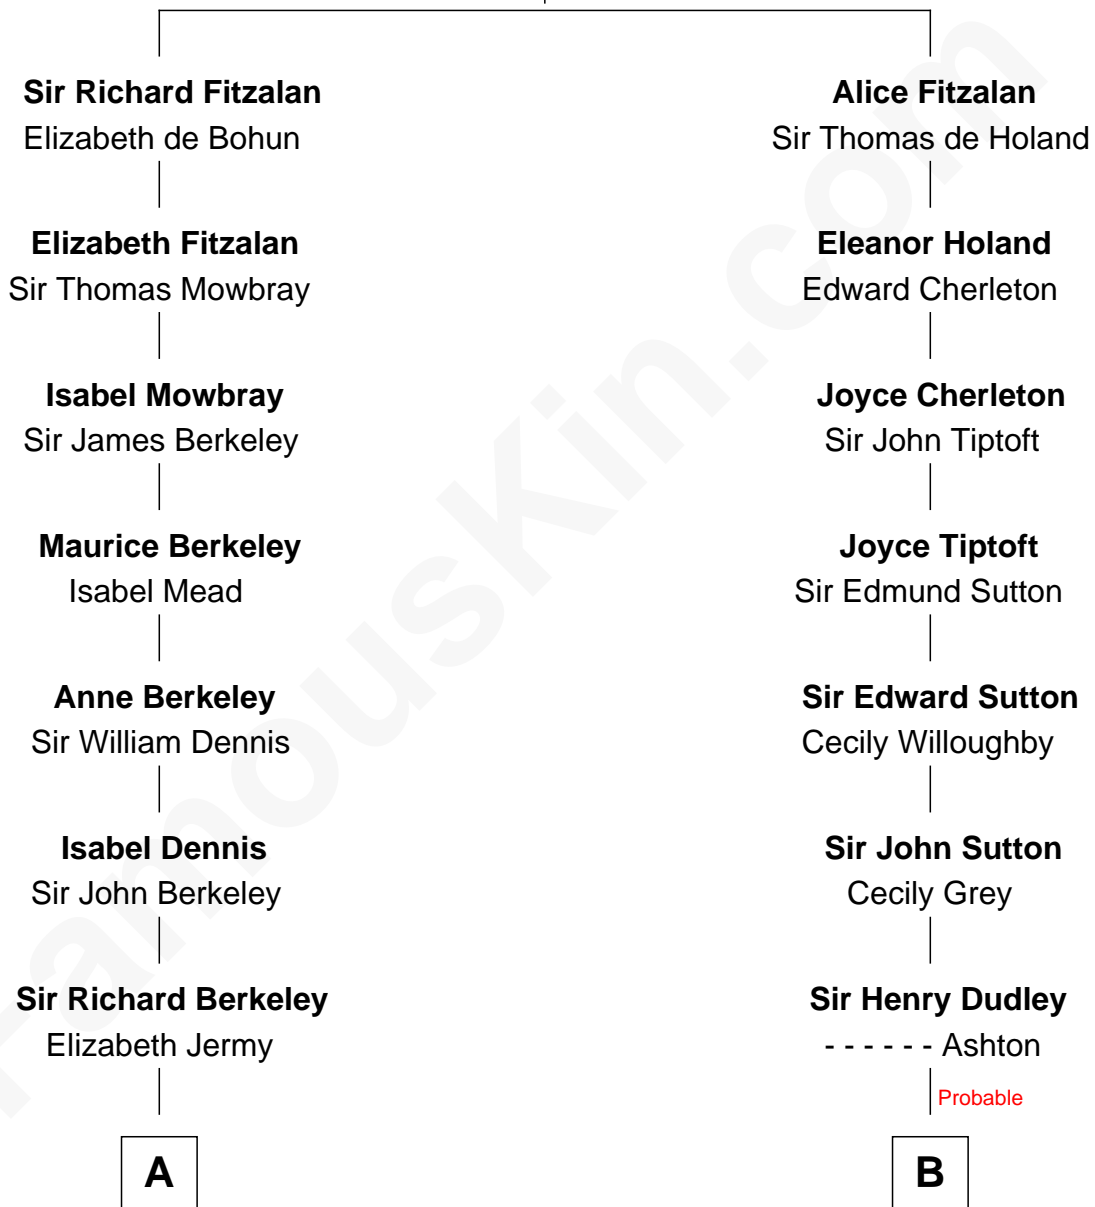

FamousKin.com Relationship Chart of

Robert Frost

Poet and Playwright

18th cousin 2 times removed of

Keri Russell

TV and Movie Actress

Richard Fitzalan
Eleanor Plantagenet

C