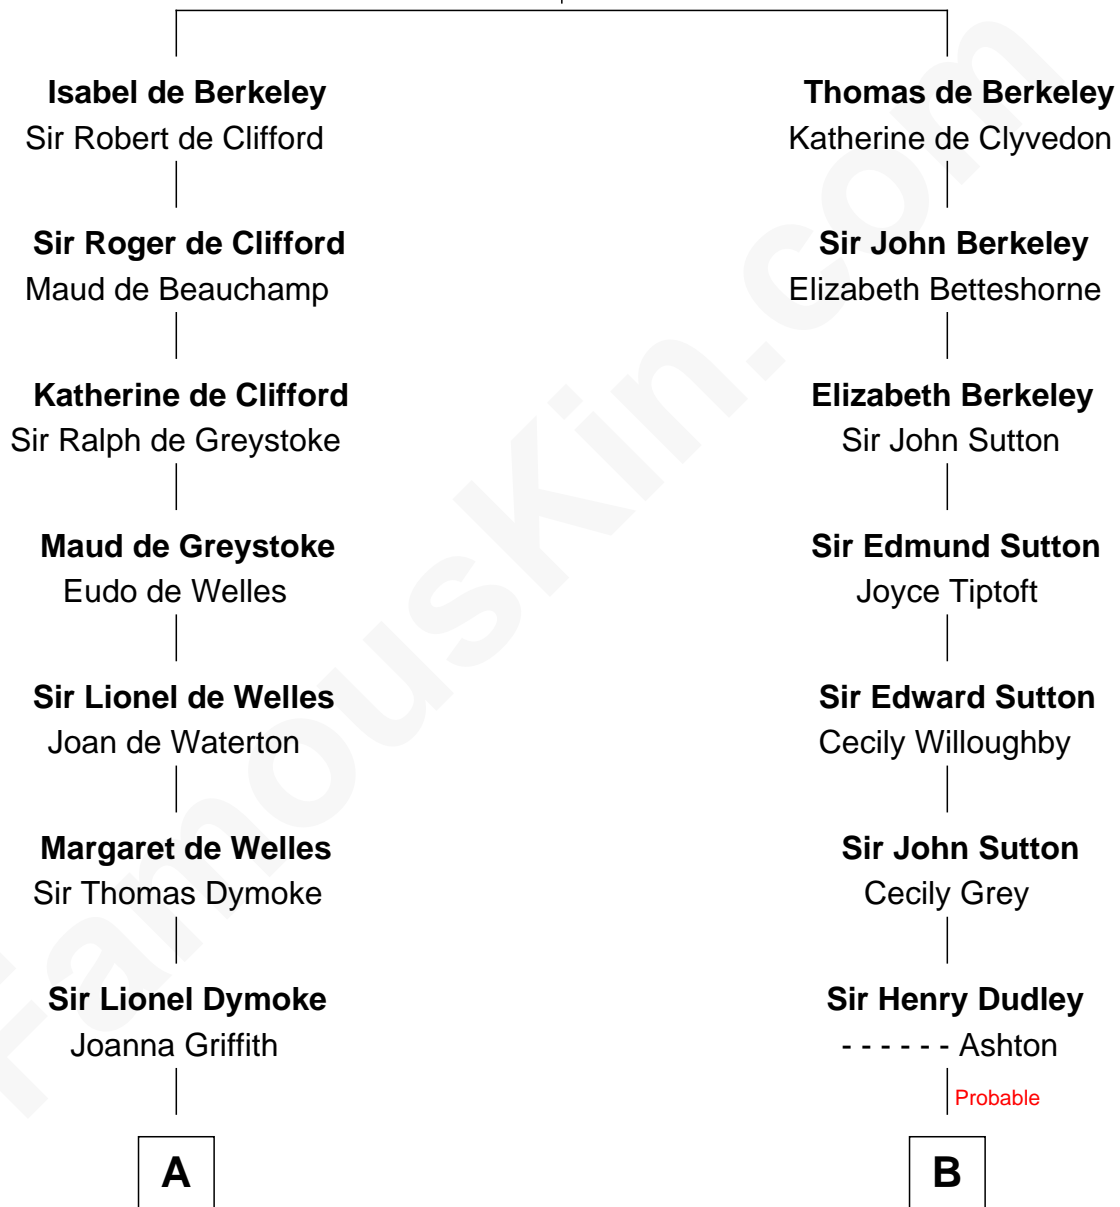

FamousKin.com Relationship Chart of

Robert Frost

Poet and Playwright

19th cousin 1 time removed of

Keri Russell

TV and Movie Actress

Sir Maurice de Berkeley

Eve la Zouche

Karl Joseph Fish

Mary Emma McNeil

Emma Inez Fish

Kermit Sylvester Stephens

Stephanie Stephens

David Harold Russell

Keri Russell

TV and Movie Actress