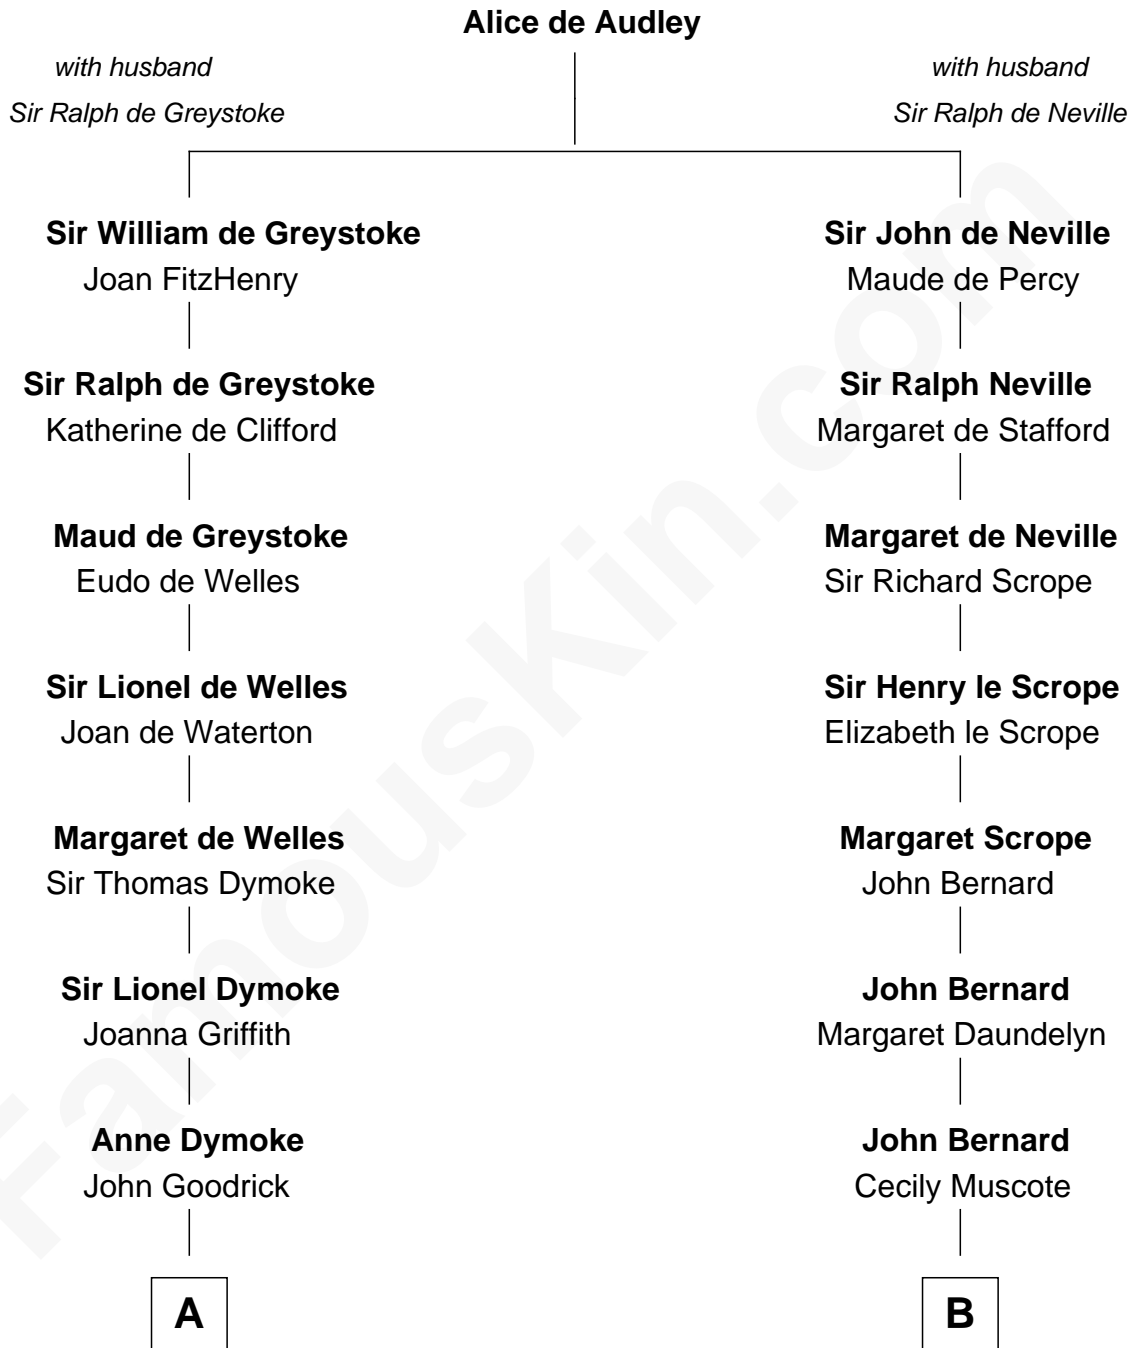

# FamousKin.com Relationship Chart of

**Robert Frost**

*Poet and Playwright*

14th cousin 4 times removed of

**William Henry Harrison**

*9th U.S. President*

**C**

William Prescott Frost