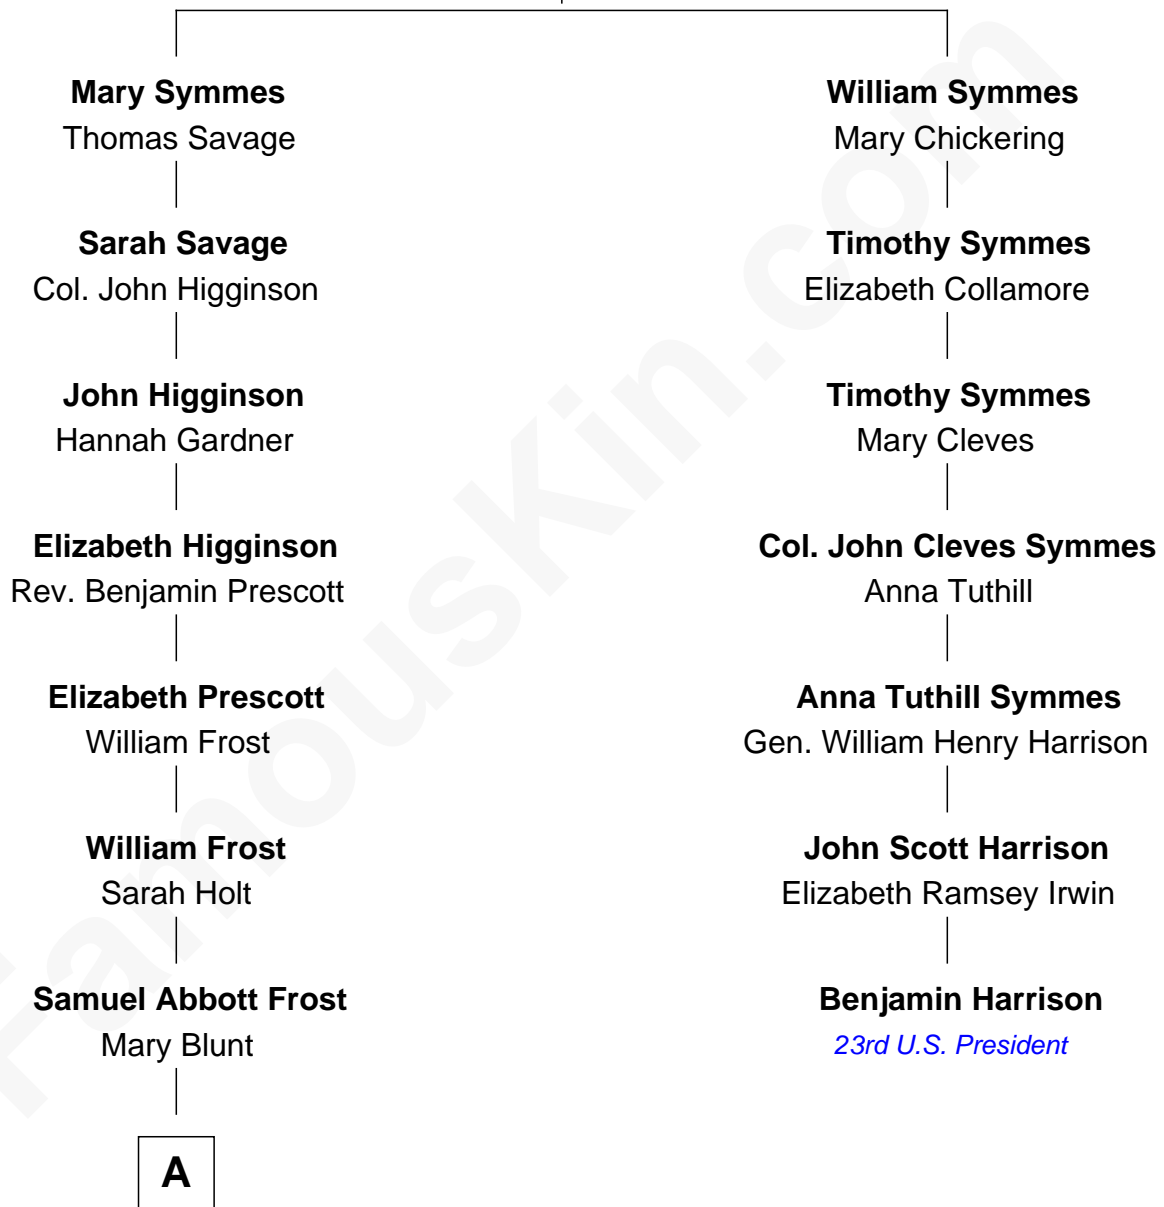

# FamousKin.com Relationship Chart of

**Robert Frost**

*Poet and Playwright*

6th cousin 3 times removed of

**Benjamin Harrison**

*23rd U.S. President*

**Zachariah Symmes**

Sarah Baker

**A**

|  
**William Prescott Frost**

Judith Colcord

|  
**William Prescott Frost**

Isabella Moodie

|  
**Robert Frost**

*Poet and Playwright*

FamousKin.com