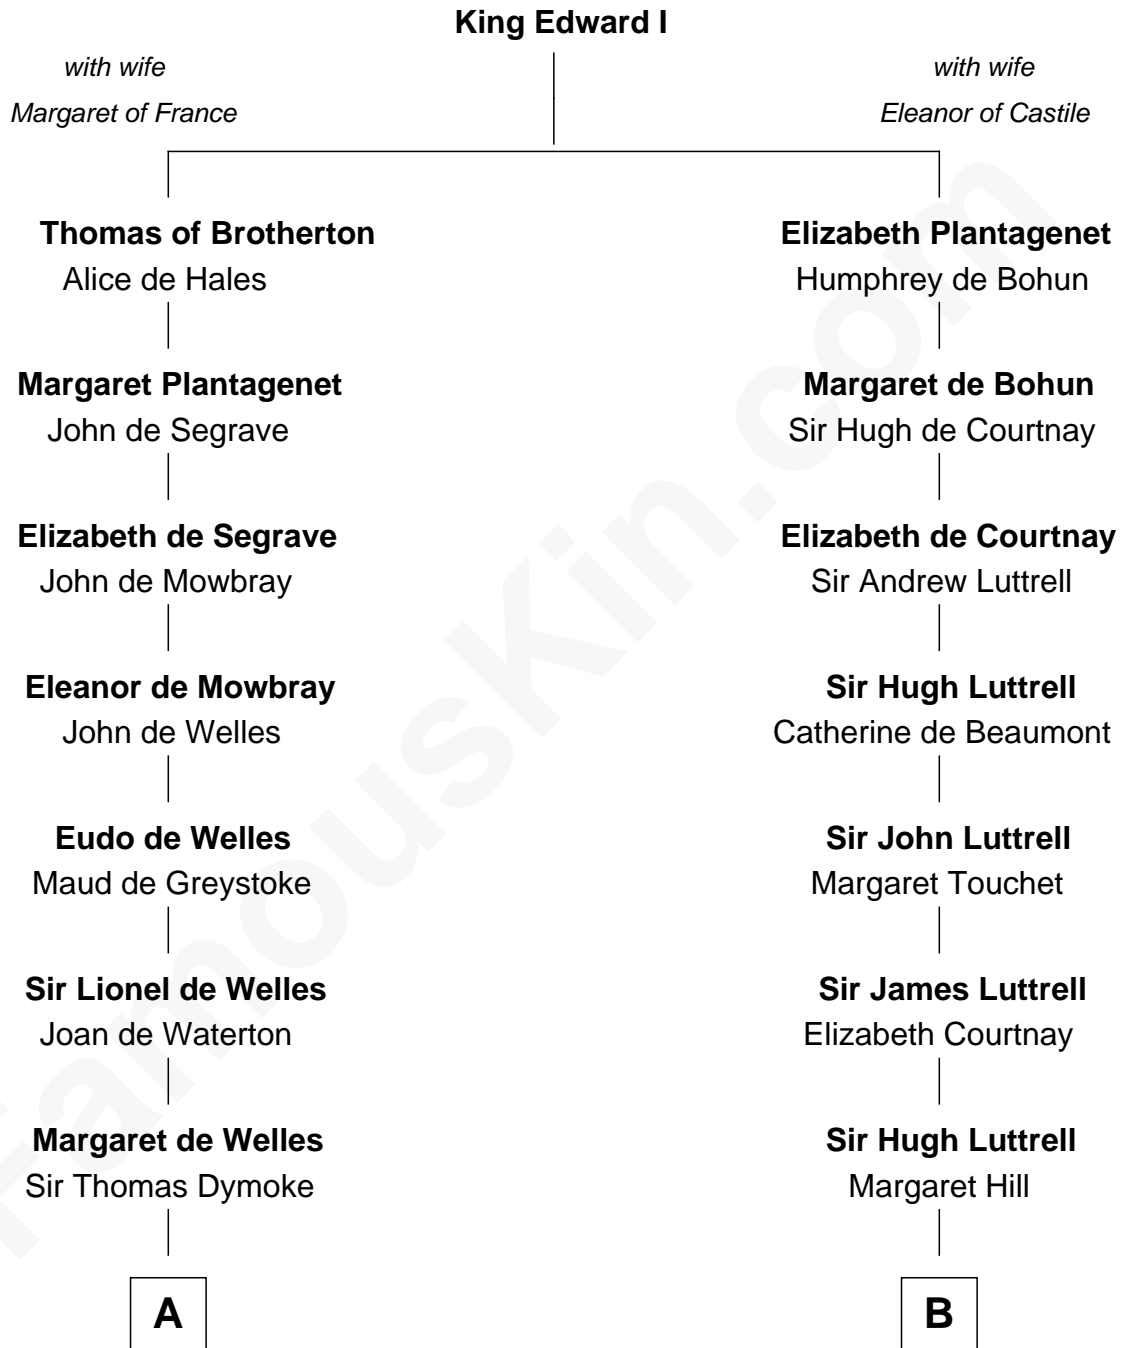

FamousKin.com Relationship Chart of

Robert Frost

Poet and Playwright

10th cousin 10 times removed of

Percival Lowell

(c1570 - c1666) Great Migration Immigrant 1639

C

—
Samuel Abbott Frost