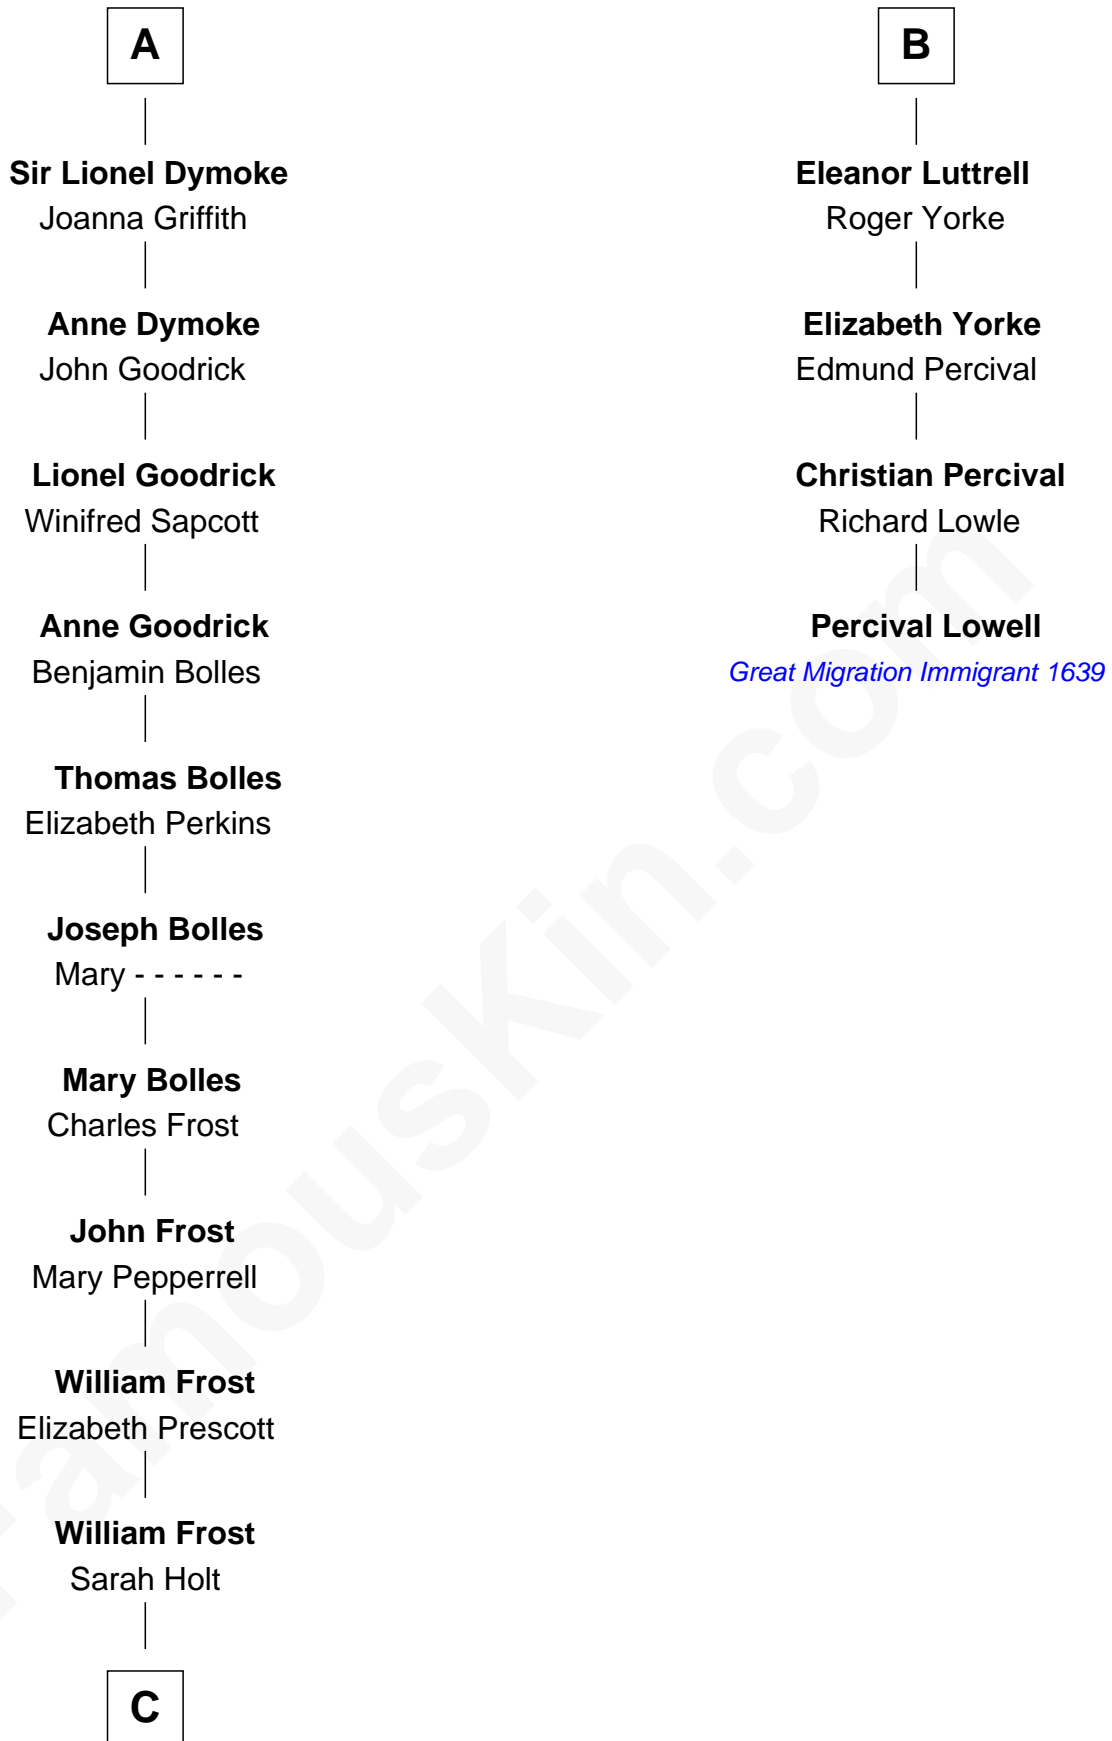

FamousKin.com Relationship Chart of

Robert Frost

Poet and Playwright

10th cousin 10 times removed of

Percival Lowell

(c1570 - c1666) Great Migration Immigrant 1639

C

—
Samuel Abbott Frost

Mary Blunt

—
William Prescott Frost

Judith Colcord

—
William Prescott Frost

Isabella Moodie

—
Robert Frost

Poet and Playwright

FamousKin.com