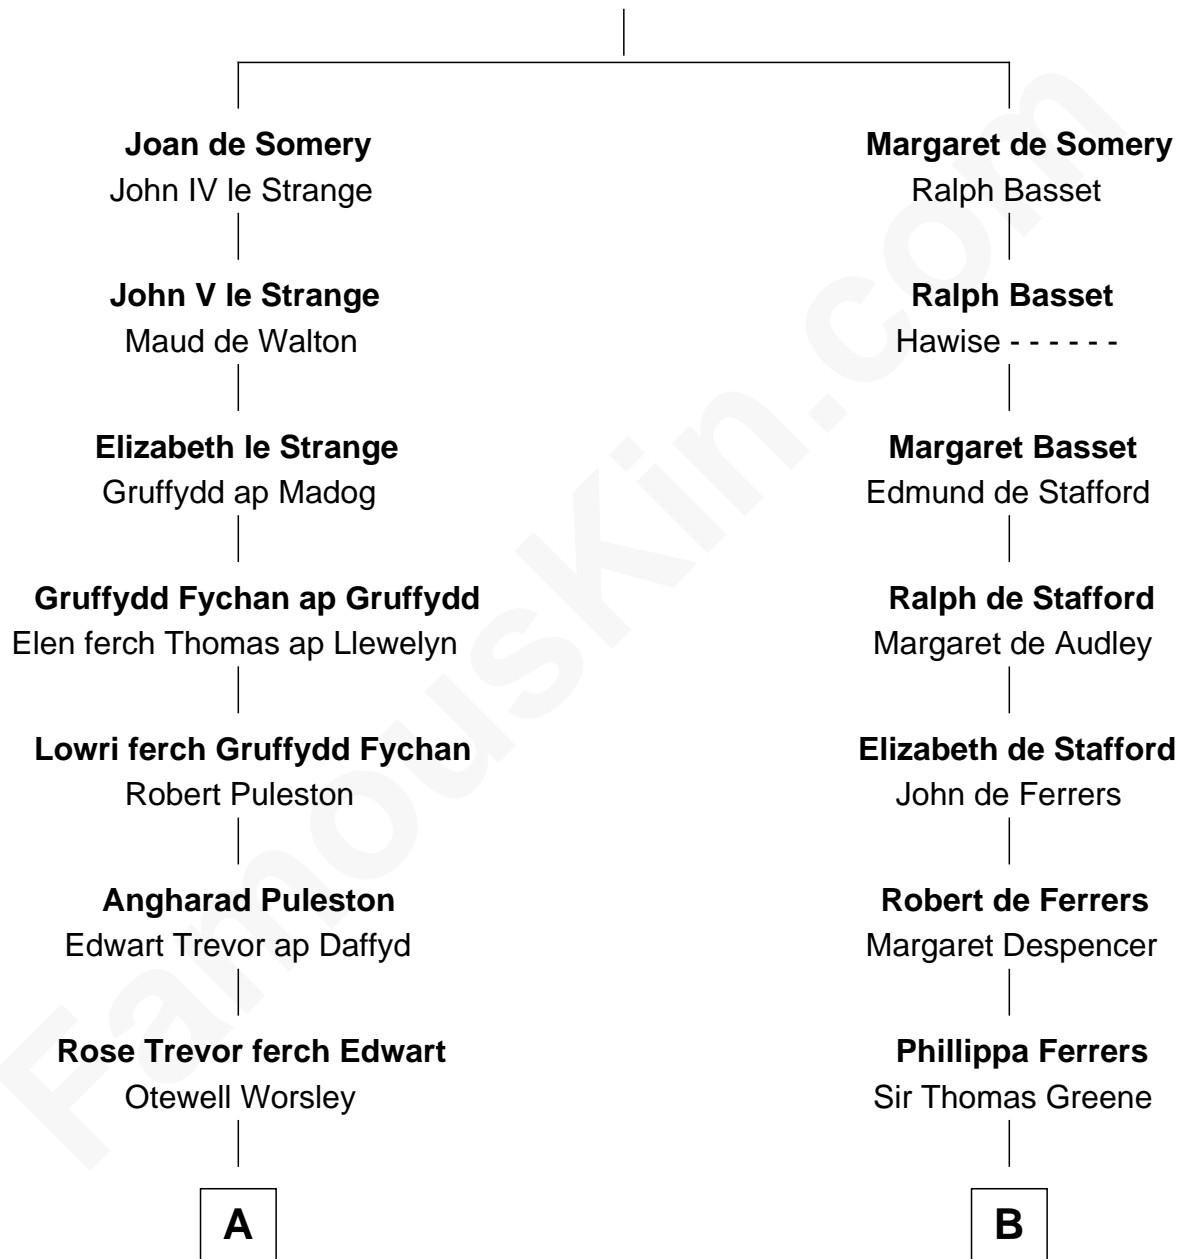

FamousKin.com Relationship Chart of

Robert Frost

Poet and Playwright

20th cousin of

Joseph Wharton

Founder of the Wharton School of Business

Sir Roger de Somery

Nichole d'Aubenev

C

Samuel Abbott Frost

Mary Blunt

William Prescott Frost

Judith Colcord

William Prescott Frost

Isabella Moodie

Robert Frost

Poet and Playwright

D

Thomas Rodman

Mary Borden

Hannah Rodman

Samuel Rowland Fisher

Deborah Fisher

William Wharton