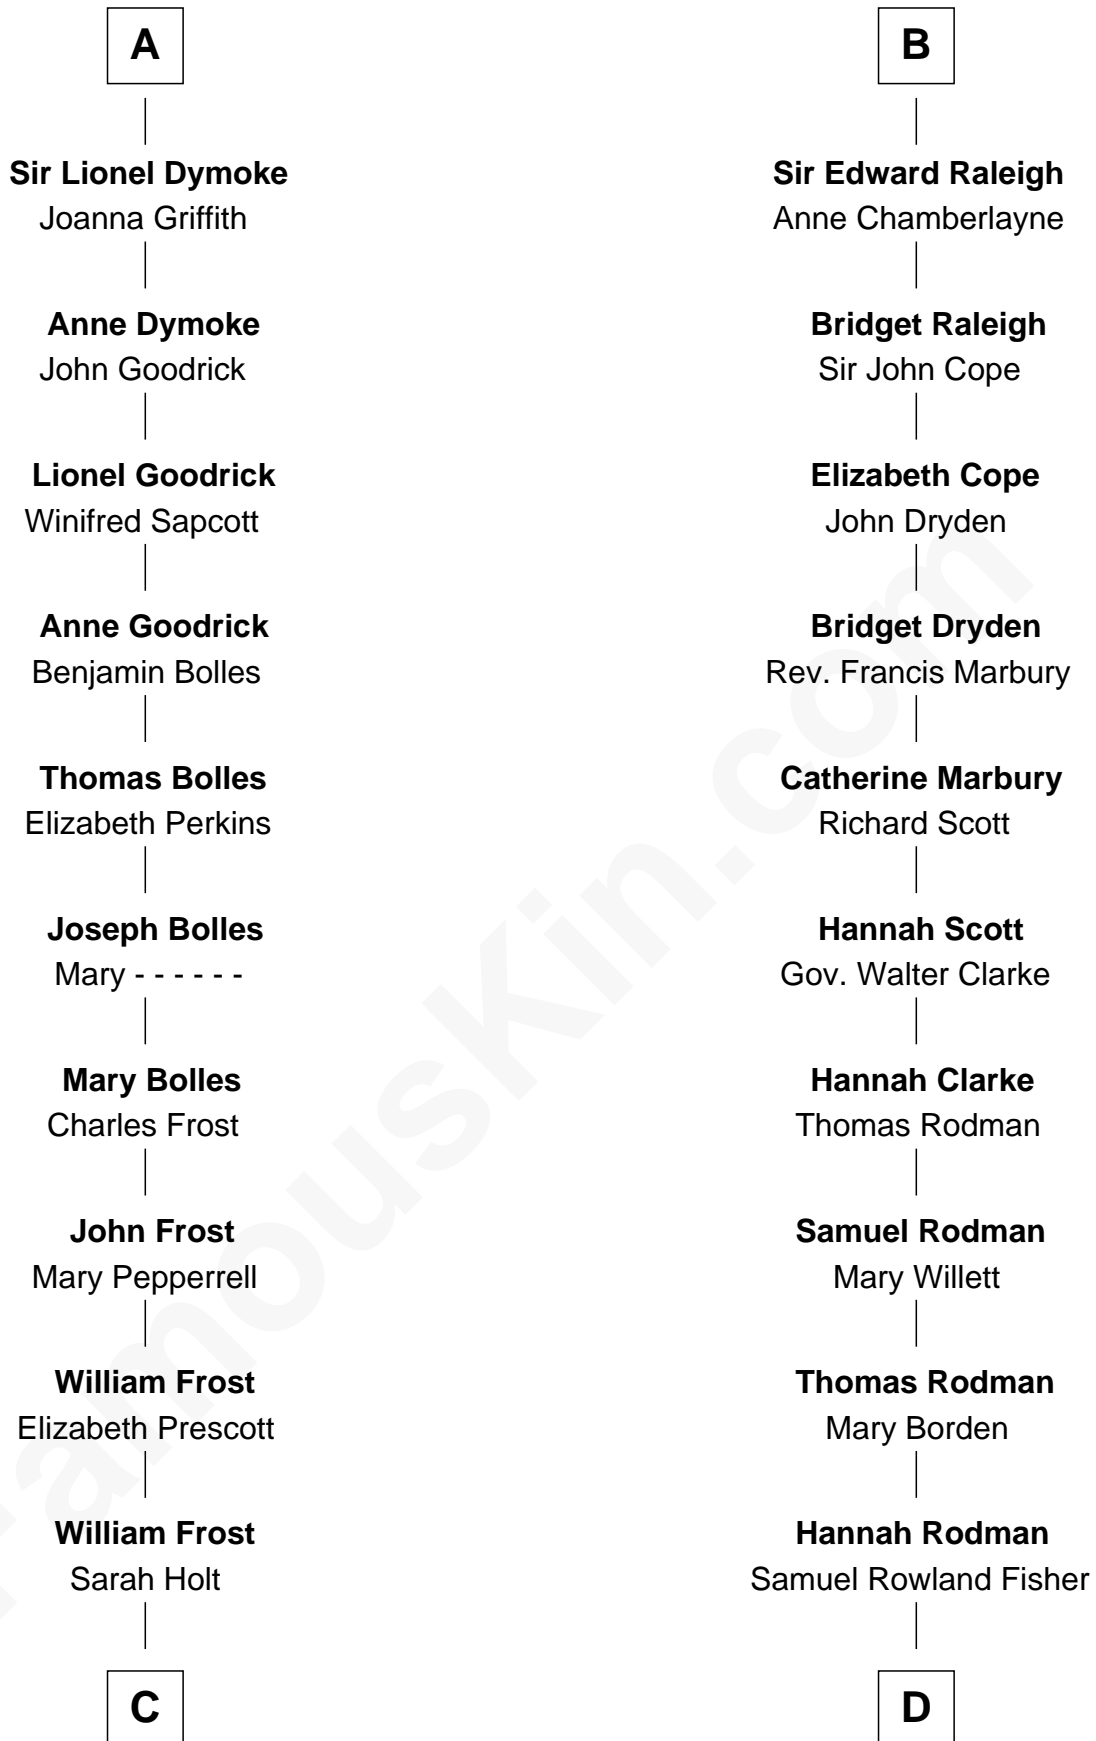

FamousKin.com Relationship Chart of

Robert Frost

Poet and Playwright

18th cousin 2 times removed of

Joseph Wharton

Founder of the Wharton School of Business

C

Samuel Abbott Frost

Mary Blunt

William Prescott Frost

Judith Colcord

William Prescott Frost

Isabella Moodie

Robert Frost

Poet and Playwright

D

Deborah Fisher

William Wharton

Joseph Wharton

Founder, Wharton School of Business

FamousKin.com