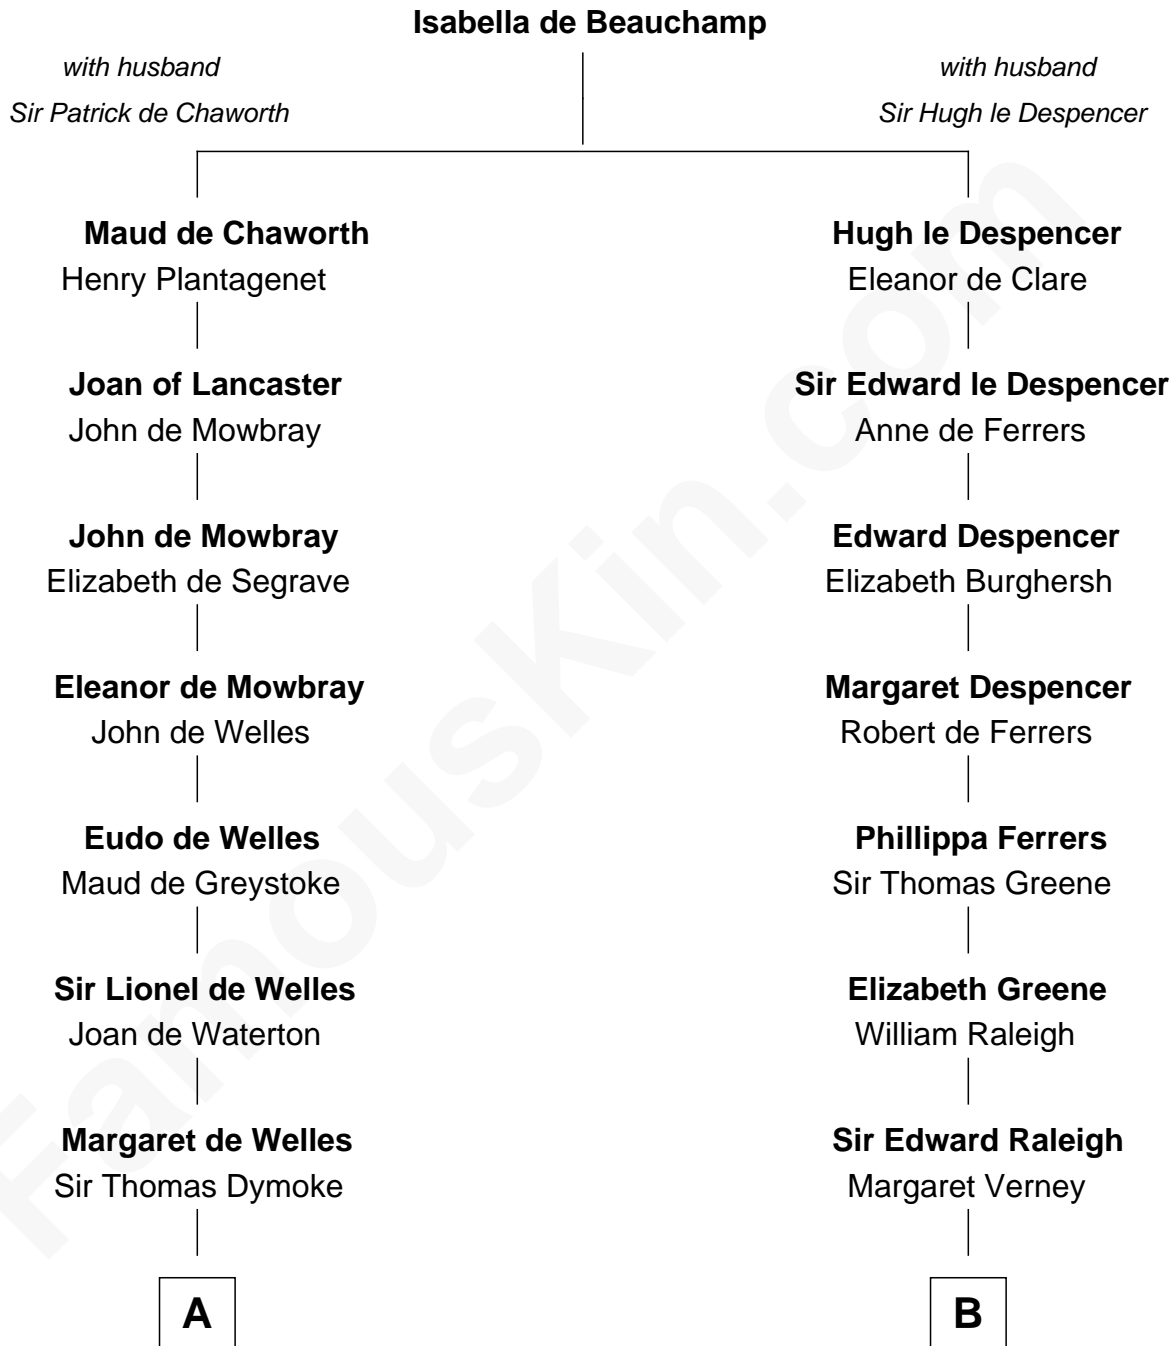

FamousKin.com Relationship Chart of

Robert Frost

Poet and Playwright

18th cousin 2 times removed of

Joseph Wharton

Founder of the Wharton School of Business

C

Samuel Abbott Frost