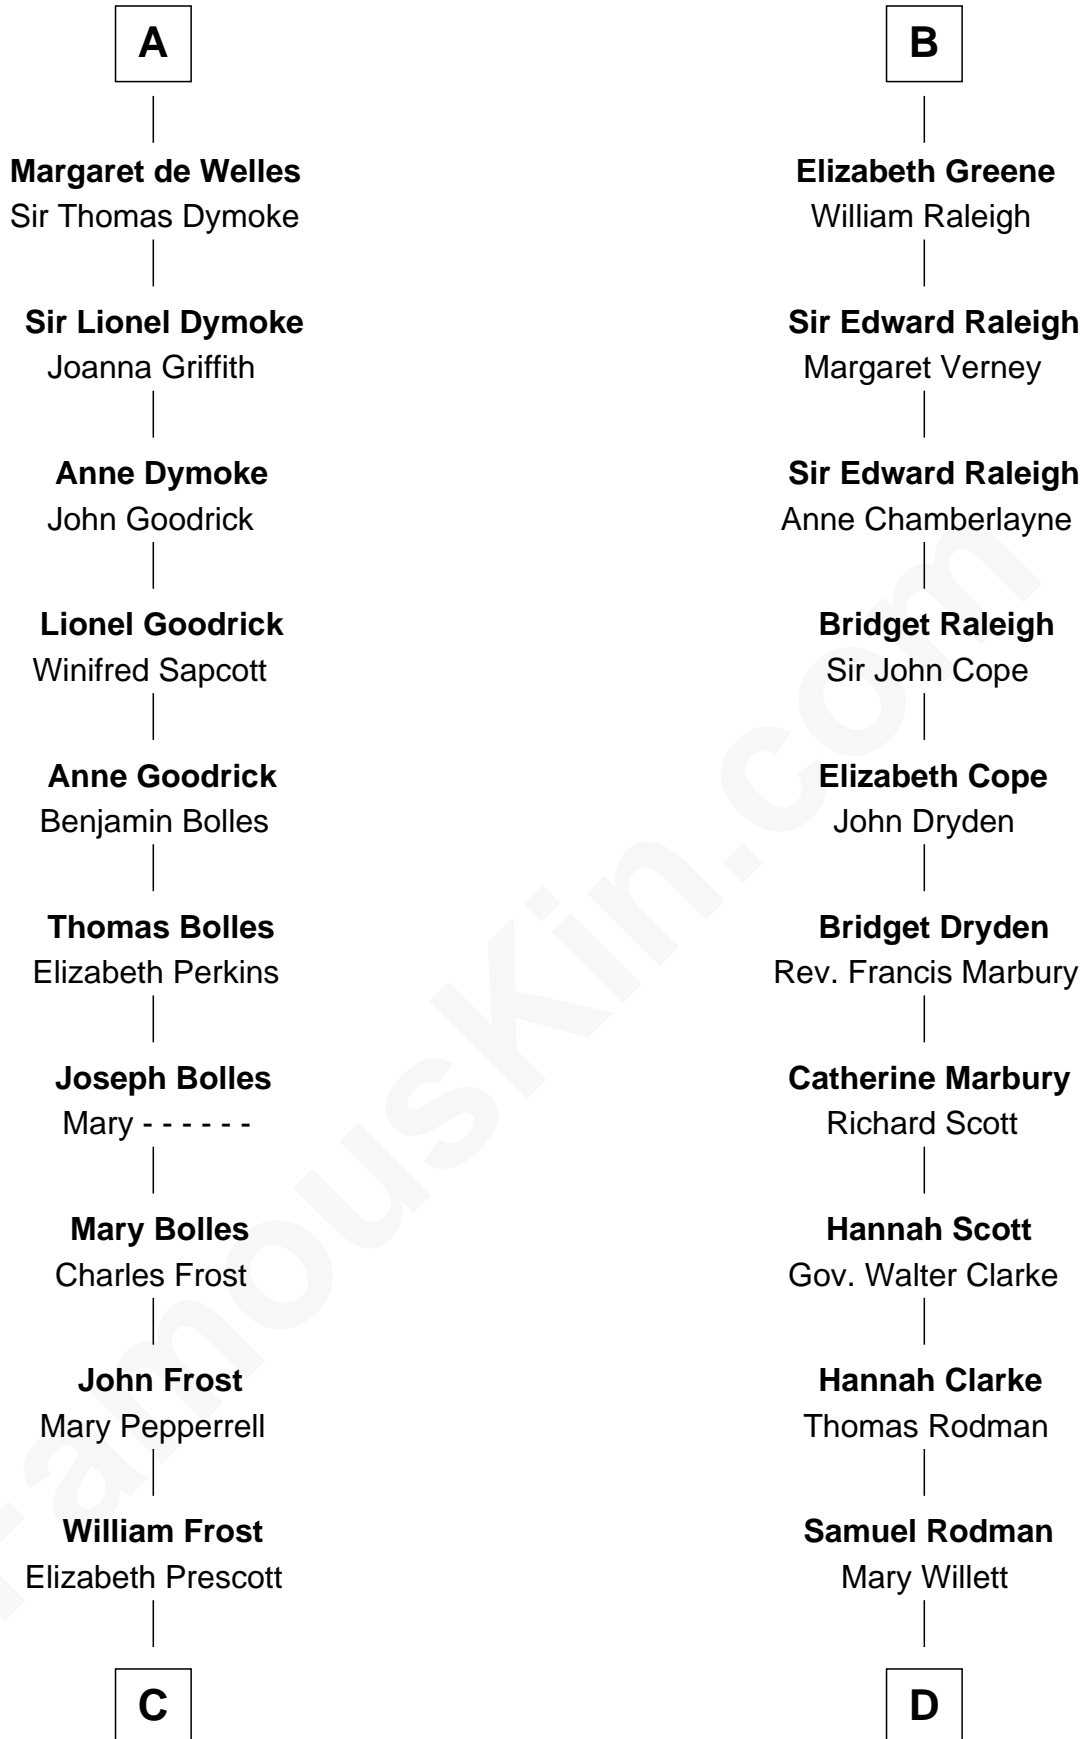

# FamousKin.com Relationship Chart of

**Robert Frost**

*Poet and Playwright*

20th cousin 1 time removed of

**Joseph Wharton**

*Founder of the Wharton School of Business*

**Sir John FitzGeoffrey**

Isabel le Bigod

**C**

**William Frost**

Sarah Holt

**Samuel Abbott Frost**

Mary Blunt

**William Prescott Frost**

Judith Colcord

**William Prescott Frost**