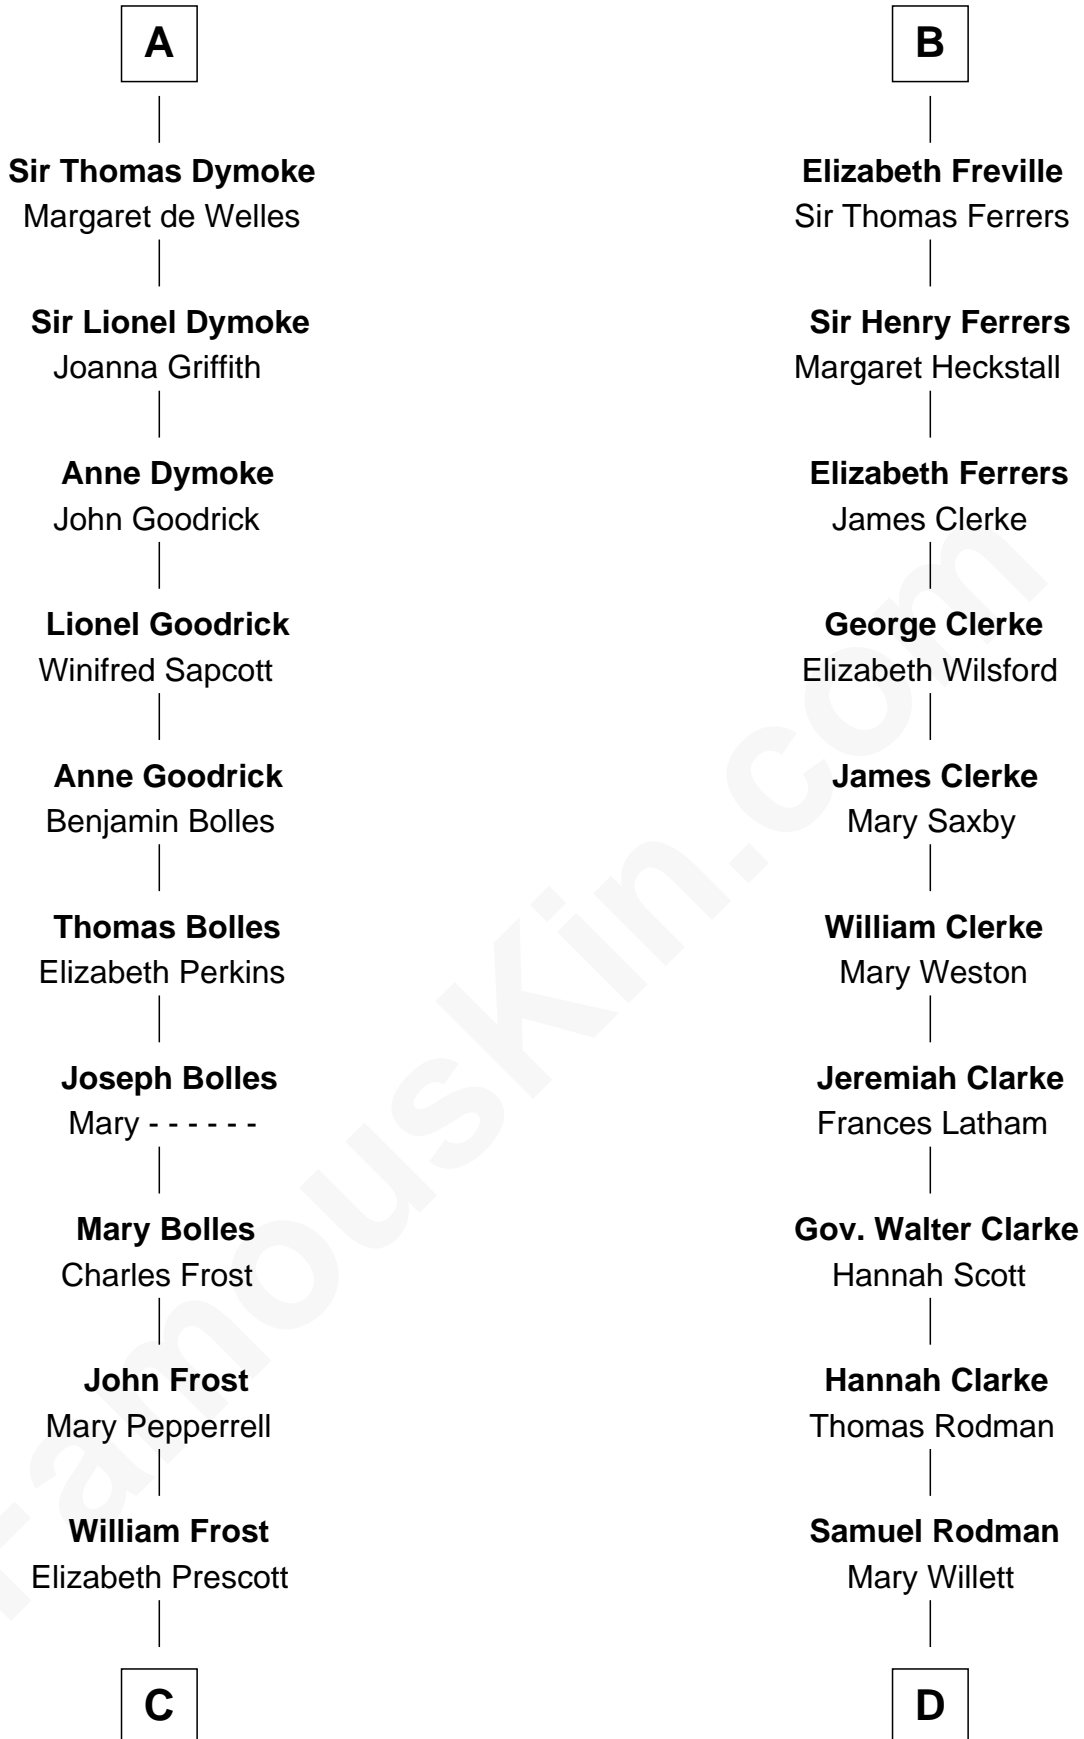

FamousKin.com Relationship Chart of

Robert Frost

Poet and Playwright

20th cousin 1 time removed of

Joseph Wharton

Founder of the Wharton School of Business

C

William Frost

Sarah Holt

Samuel Abbott Frost

Mary Blunt

William Prescott Frost

Judith Colcord

William Prescott Frost

Isabella Moodie

Robert Frost