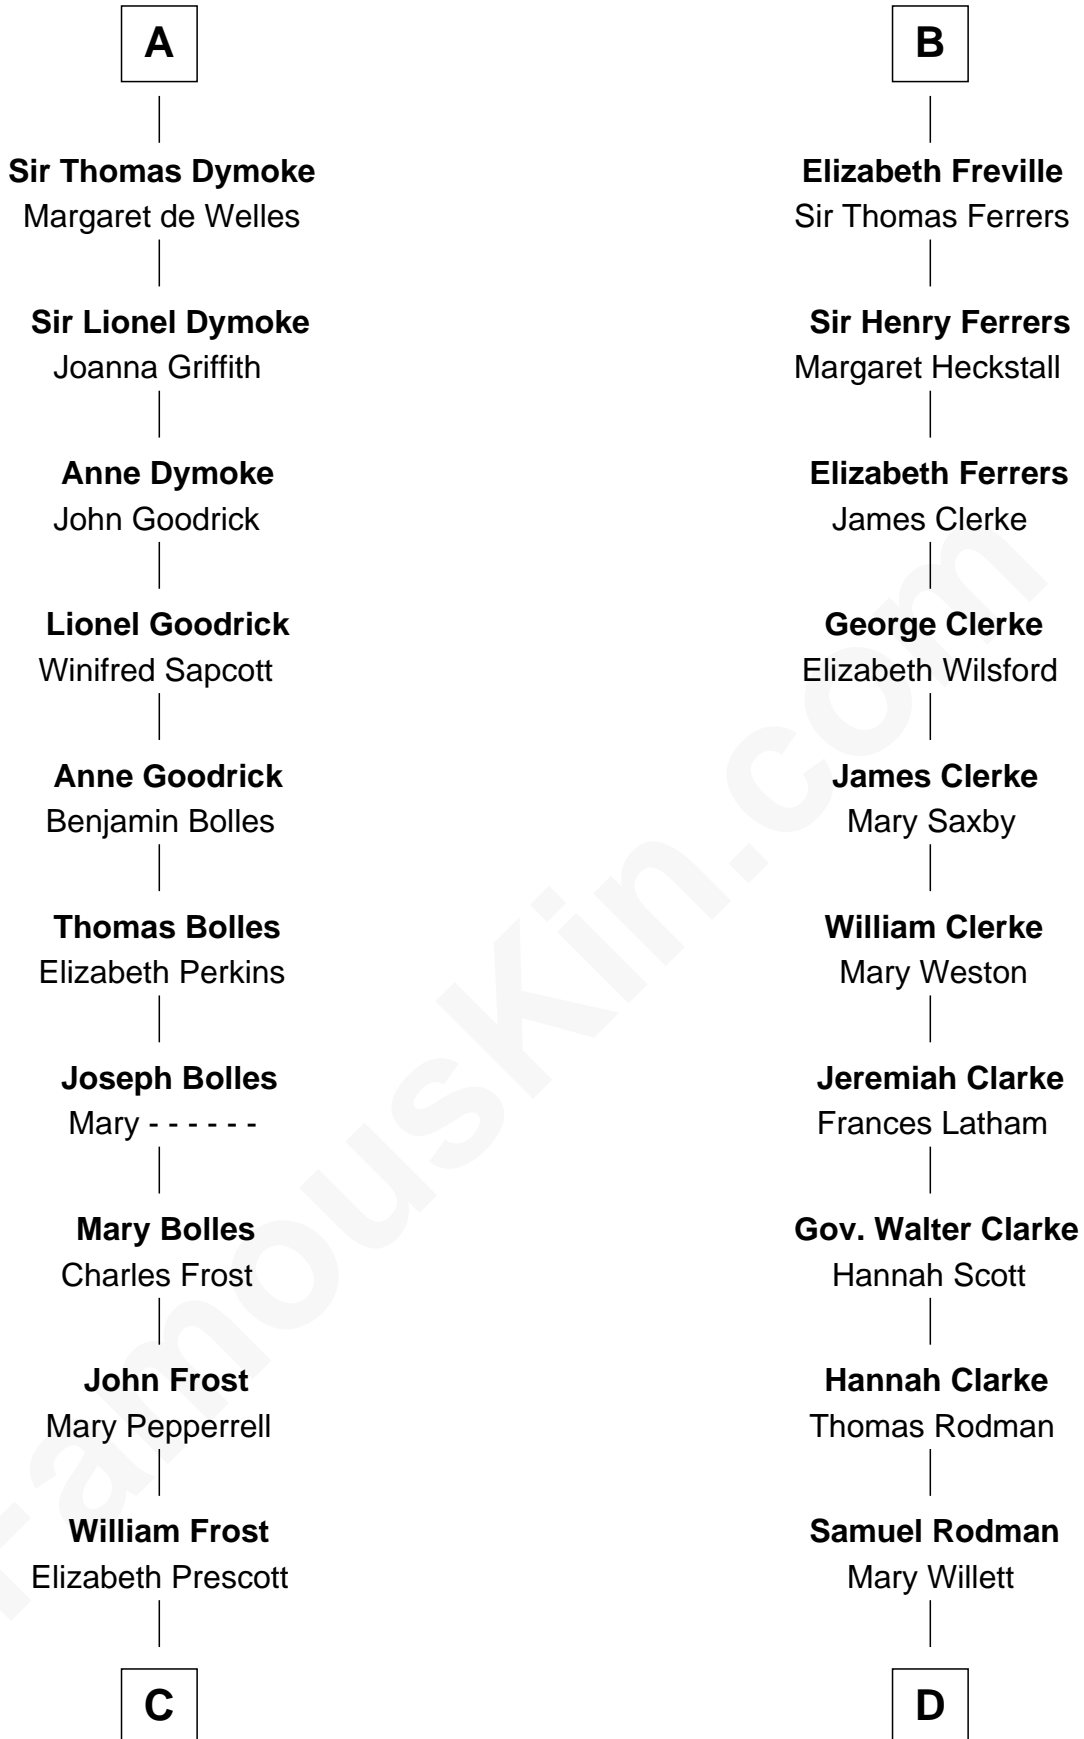

FamousKin.com Relationship Chart of

Robert Frost

Poet and Playwright

20th cousin 1 time removed of

Joseph Wharton

Founder of the Wharton School of Business

Reginald FitzPiers

C

William Frost

Sarah Holt

Samuel Abbott Frost

Mary Blunt

William Prescott Frost

Judith Colcord

William Prescott Frost

Isabella Moodie