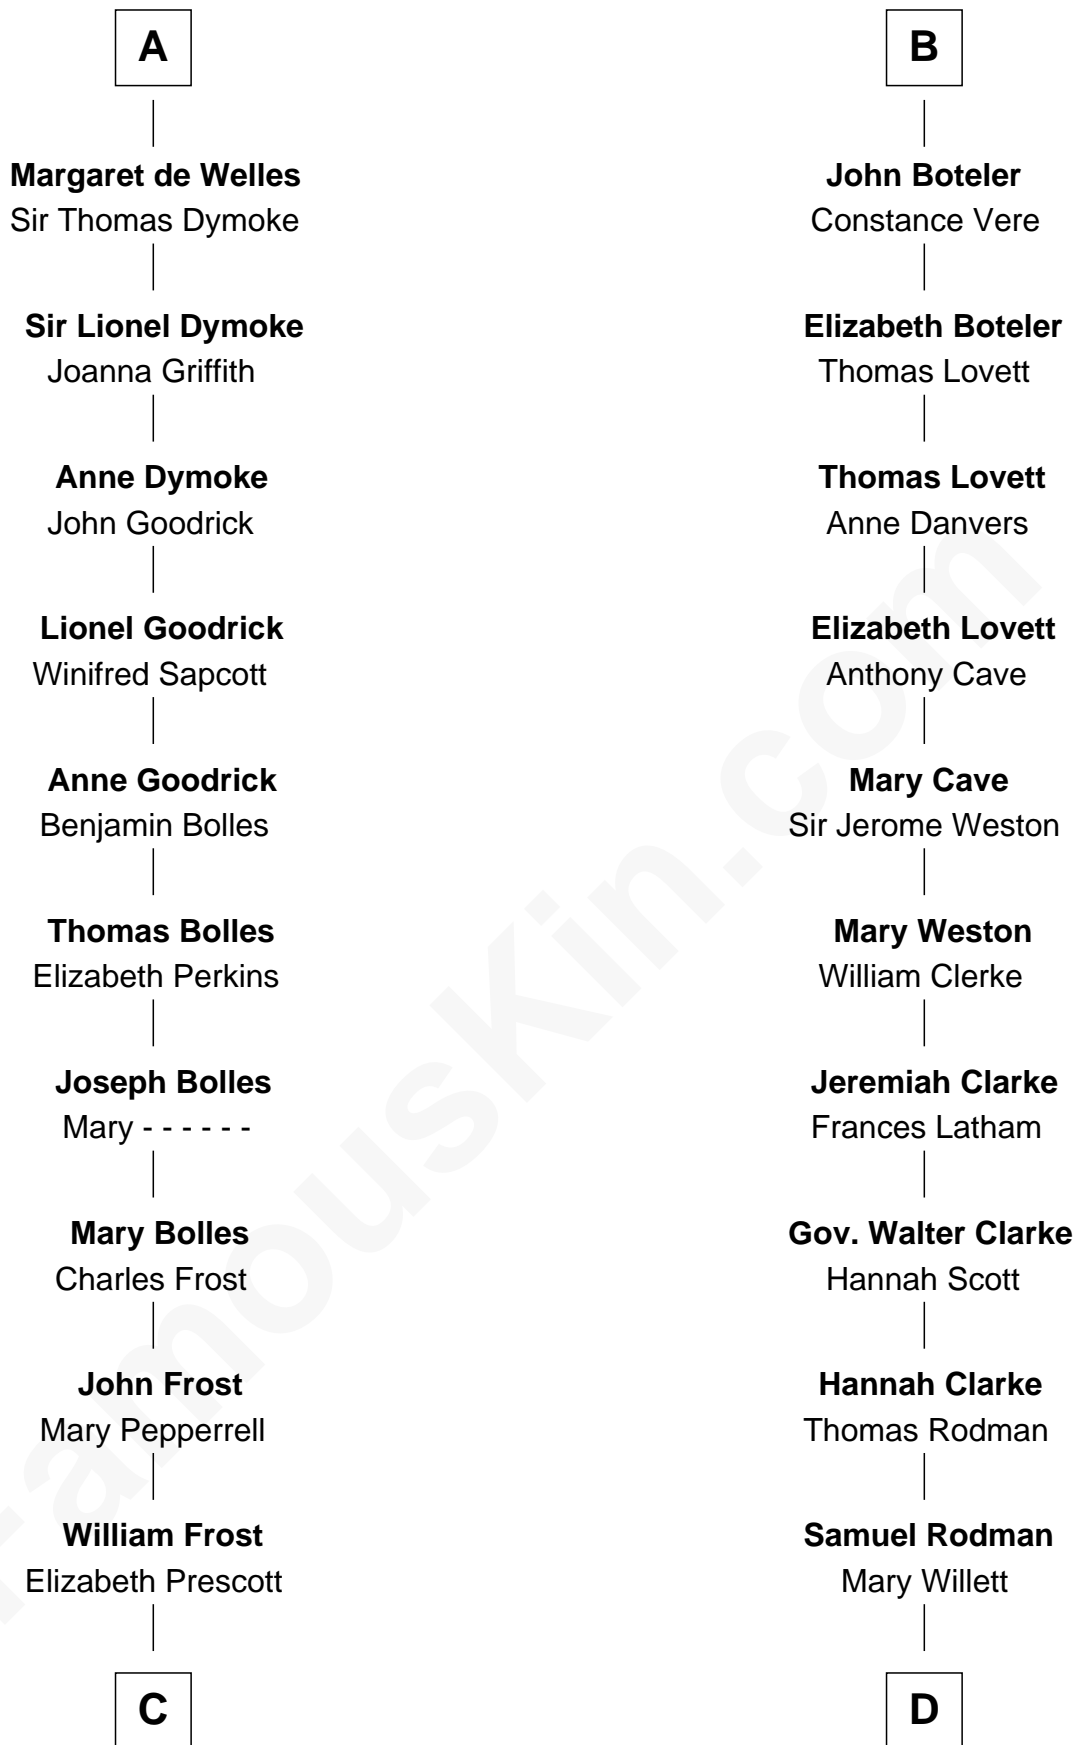

FamousKin.com Relationship Chart of

Robert Frost

Poet and Playwright

20th cousin 1 time removed of

Joseph Wharton

Founder of the Wharton School of Business

Sir William de Cantilupe

Eve de Braiose

C

William Frost

Sarah Holt

Samuel Abbott Frost

Mary Blunt

William Prescott Frost

Judith Colcord

William Prescott Frost