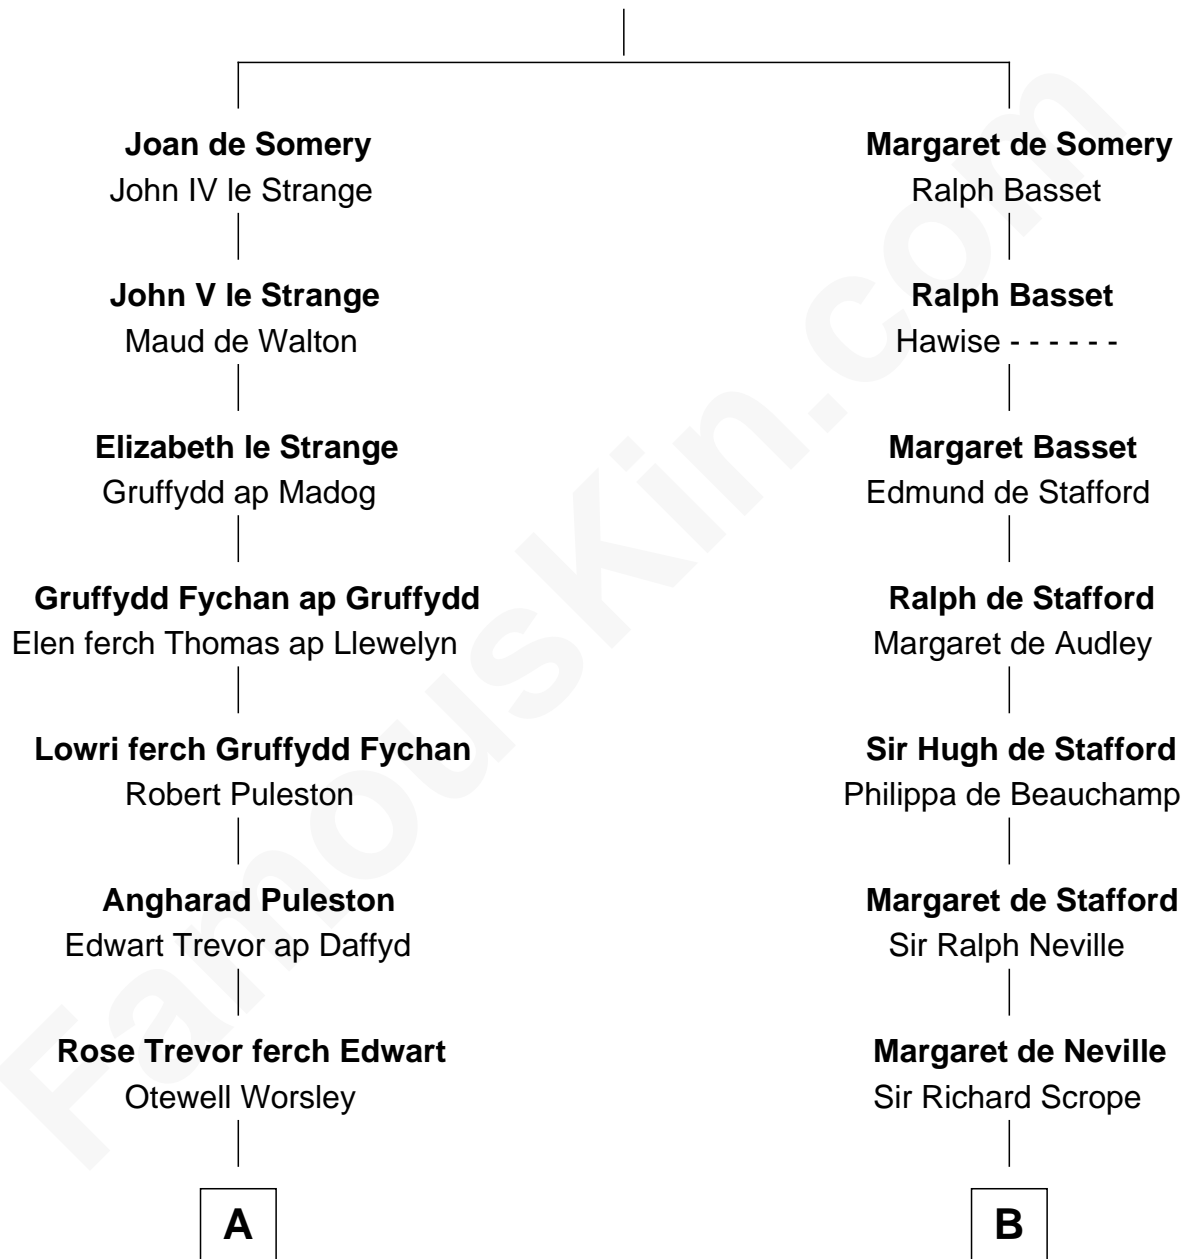

# FamousKin.com Relationship Chart of

**Robert Frost**

*Poet and Playwright*

17th cousin 3 times removed of

**Benjamin Harrison V**

*Signer of the Declaration of Independence*

**Sir Roger de Somery**

Nichole d'Aubenev

**C**

—  
**Samuel Abbott Frost**

Mary Blunt

—  
**William Prescott Frost**

Judith Colcord

—  
**William Prescott Frost**

Isabella Moodie

—  
**Robert Frost**

*Poet and Playwright*

FamousKin.com