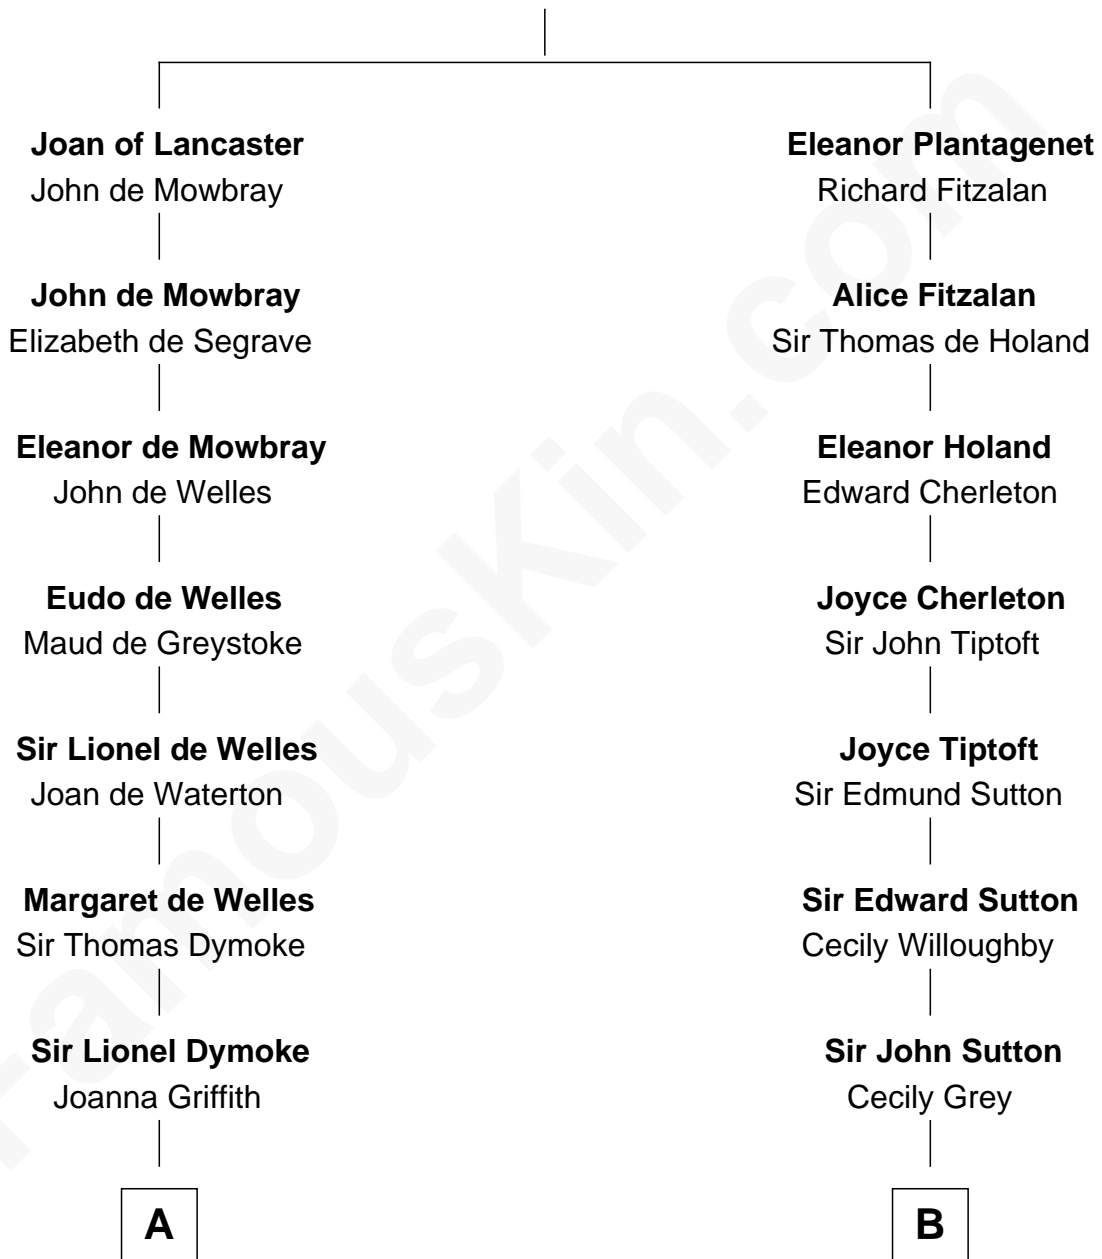

FamousKin.com Relationship Chart of

Robert Frost

Poet and Playwright

17th cousin 2 times removed of

William Marsh Rice

Founder of Rice University

Henry Plantagenet

Maud de Chaworth