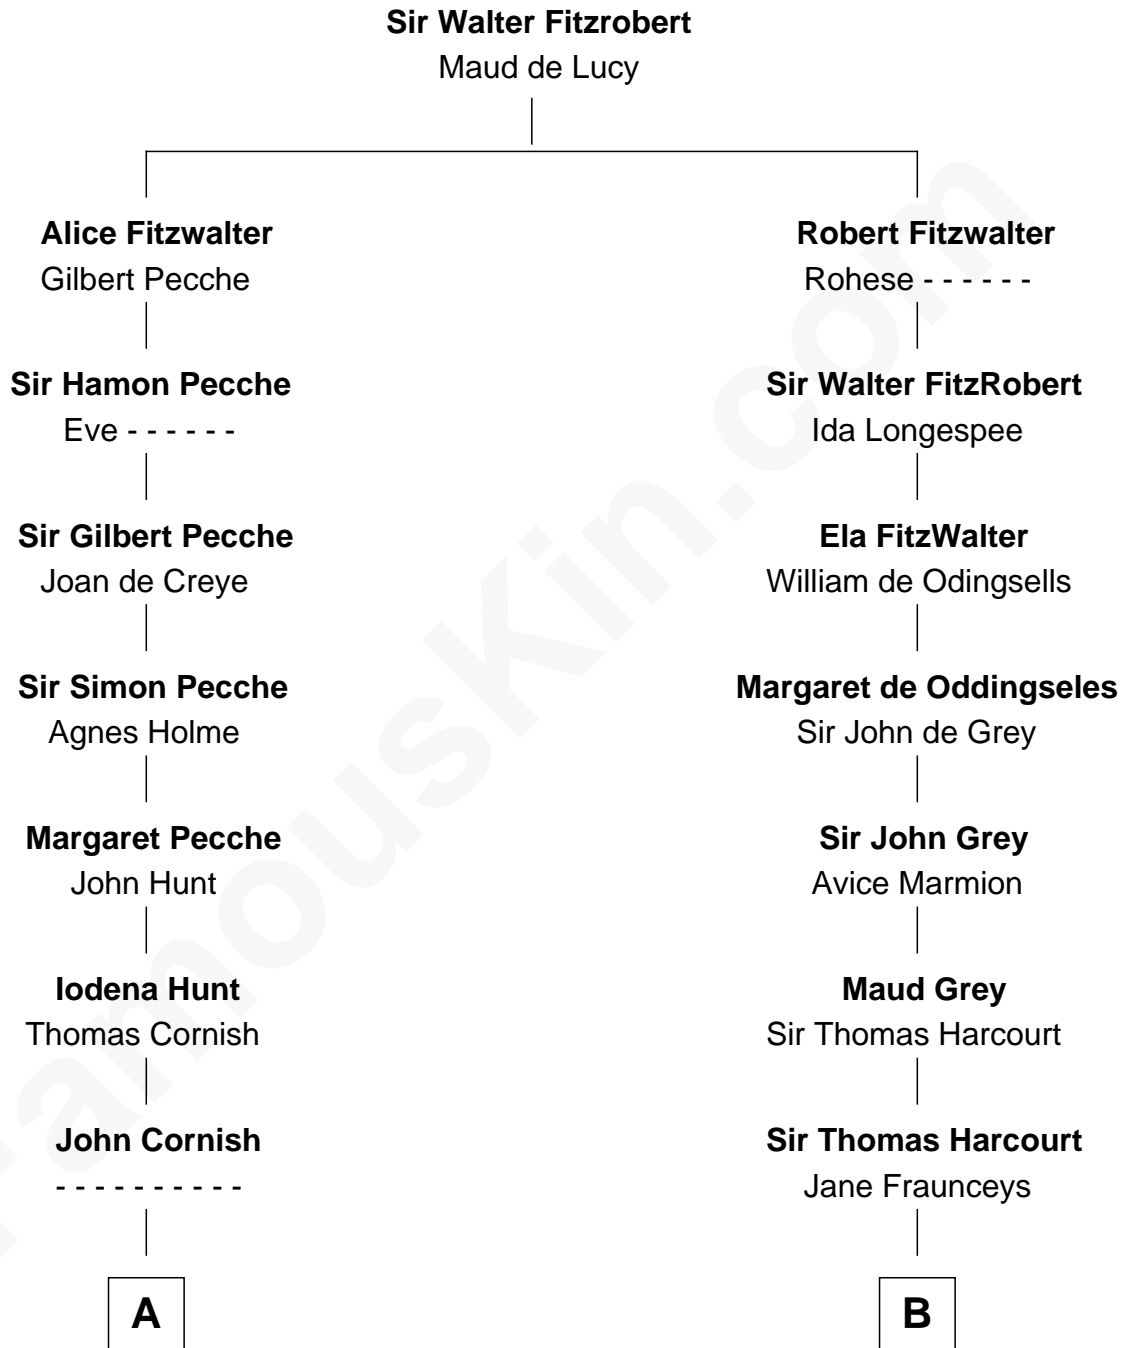

FamousKin.com Relationship Chart of

Robert Frost

Poet and Playwright

21st cousin of

William Marsh Rice

Founder of Rice University

C

Sarah Holt
William Frost

Samuel Abbott Frost
Mary Blunt

William Prescott Frost
Judith Colcord

William Prescott Frost
Isabella Moodie

Robert Frost
Poet and Playwright

D

John Holbrook
Mary Hunt

Hannah Holbrook
Urban Bates

Sarah Bates
David Rice

David Rice
Patty Hall

William Marsh Rice
Founder of Rice University